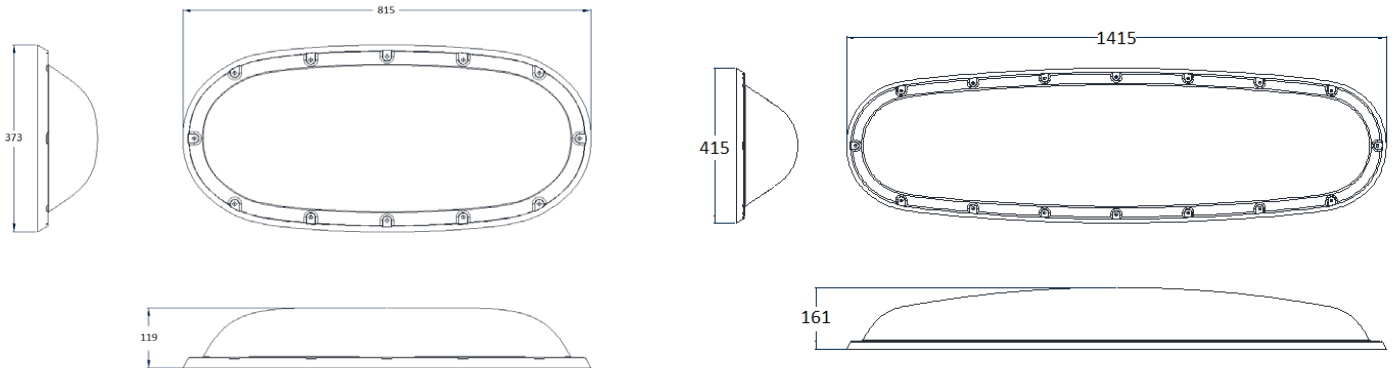

+44 (0) 1787 881191
info@lightyearshead.co.uk

lightyearshead.co.uk

Church Field Road, Sudbury, Suffolk CO10 2YA

LIGHT YEARS HEAD

Protectalux® Linear

Linear Luminaire

Product Dimensions

Lighting Data