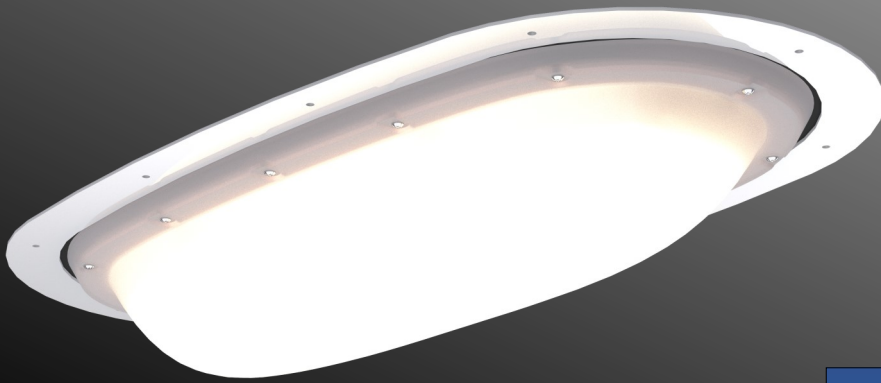

Protectalux X 815

SAFER CELL

LINEAR LUMINAIRE

IK 10++

IP 65

Introduction

Light Years Ahead Ltd (LYA) is a leading UK manufacturer of anti-ligature, vandal resistant lighting solutions for the custodial, healthcare, civil and industrial sectors.

LYA have established a leading position in the custodial sector

with thousands of luminaires installed in prisons, courts and police stations across the UK and abroad. LYA's Enduralux and Protectalux brands are renowned for their durability and include a range of Ministry of Justice approved products for use in safer and standard cells.

Primary Application – 'Safer' Cells

Custodial Prison 'Safer' Cellular accommodation as specified by the Ministry of Justice

Healthcare High risk patient accommodation

Features & Benefits

- Ministry of Justice (MoJ) approved anti-ligature vandal resistant luminaire suitable for 'Safer' Cellular accommodation
- T5 and LED versions on MoJ list of approved products tested in accordance with STD/E/SPEC/022
- Vandal resistant (IK 10++) 8mm opal polycarbonate lens secured by tamper proof TORX security screws
- 3.0mm mild steel powder coated (RAL 9003) protective cover band secured by M8 sleeve anchors
- 1.5mm zintec coated mild steel powder coated base plate, removable GearTray and LED engine plate
- Tridonic electronic componentry
- Conduit entry through centre of base plate
- Mains lighting on 2 separate circuits allowing for low, medium and high output levels
- Night-light on separate circuit

Product Dimensions

Polar Plot: PRX-815-NM-WW

Protectalux X 815 SAFER CELL LINEAR LUMINAIRE

Ordering Guide & Lighting Data

IES / LDT Files available on Request

Key

Cell Dimensions;

- Length: 3.0m
- Width: 2.5m
- Height: 2.5m