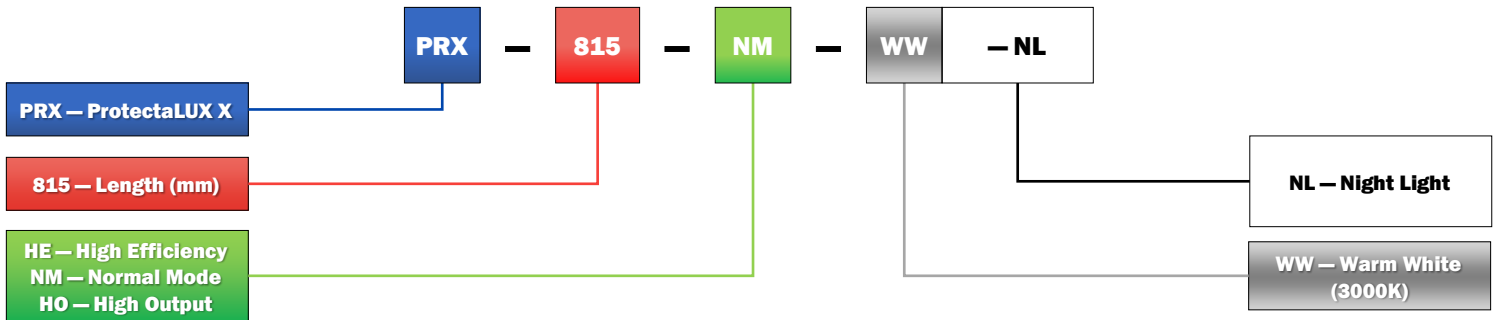

Product Dimensions

Polar Plot: PRX-815-NM-WW

Protectalux X 815 SAFER CELL LINEAR LUMINAIRE

Ordering Guide & Lighting Data

IES / LDT Files available on Request

Key

Cell Dimensions;

- Length: 3.0m
- Width: 2.5m
- Height: 2.5m

Luminaire mounting: Ceiling

Reference plane: 1.0m

Wattage : 84

Average lux: 163

Standard Features

- 3 mains output levels and separate night light circuit
- Mains and night-light outputs consistent with MoJ Safer Cellular accommodation specified lux levels
- 3000K colour temperature — as specified by the MoJ