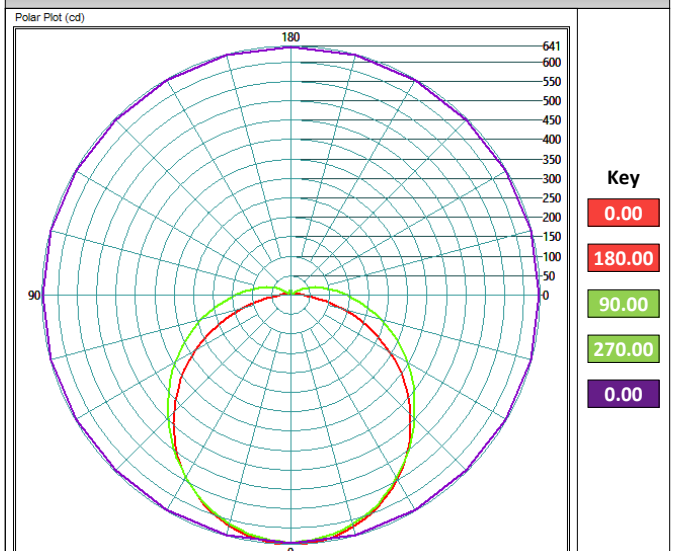

Product Dimensions

Polar Plot: PRX-815-NM-WW

Protectalux X 815 SAFER CELL LINEAR LUMINAIRE

Ordering Guide & Lighting Data

IES / LDT Files available on Request

Key

Cell Dimensions;

- Length: 3.0m
- Width: 2.5m
- Height: 2.5m

Luminaire mounting: Ceiling

Reference plane: 1.0m

Wattage : 84

Average lux: 163

Standard Features

- 3 mains output levels and separate night light circuit
- Mains and night-light outputs consistent with MoJ Safer Cellular accommodation specified lux levels
- 3000K colour temperature — as specified by the MoJ