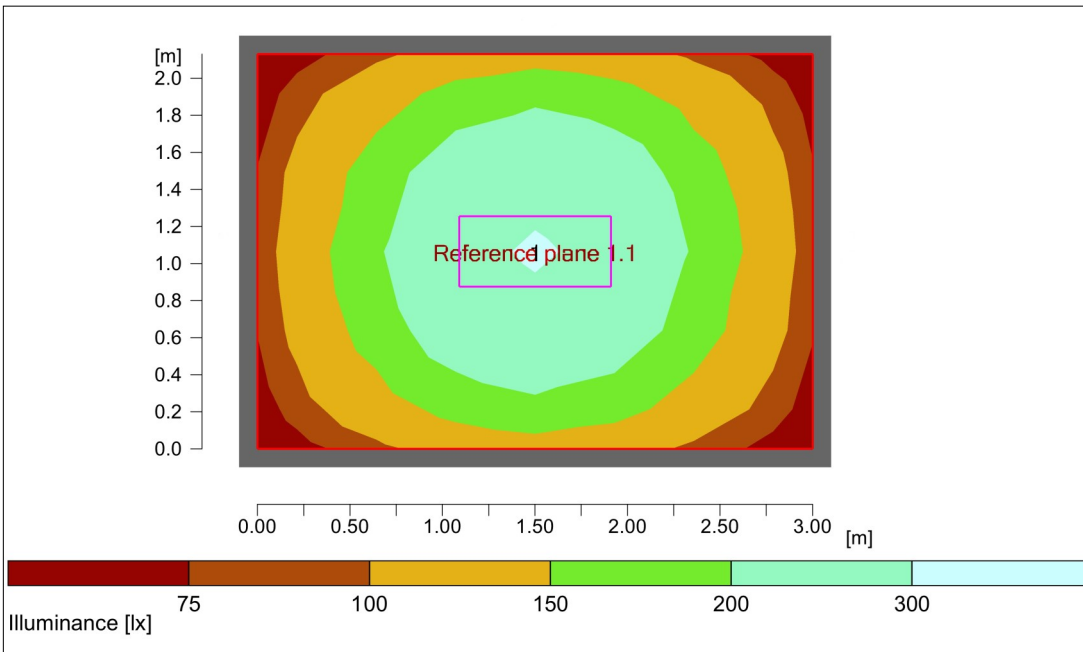

Product Dimensions

Polar Plot: PRX-815-NM-WW

Protectalux X 815 SAFER CELL LINEAR LUMINAIRE

Ordering Guide & Lighting Data

IES / LDT Files available on Request

Key

Cell Dimensions;

- Length: 3.0m
- Width: 2.5m
- Height: 2.5m

Luminaire mounting: Ceiling

Reference plane: 1.0m

Wattage : 84

Average lux: 163

Standard Features

- 3 mains output levels and separate night light circuit
- Mains and night-light outputs consistent with MoJ Safer Cellular accommodation specified lux levels
- 3000K colour temperature — as specified by the MoJ