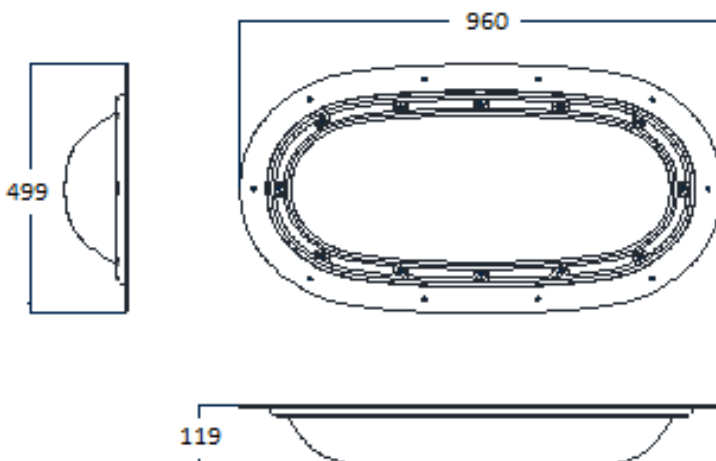

Product Dimensions

Polar Plot: PRX-815-NM-WW

Protectalux X 815 SAFER CELL LINEAR LUMINAIRE

Ordering Guide & Lighting Data

IES / LDT Files available on Request

Key

Cell Dimensions;

- Length: 3.0m
- Width: 2.5m
- Height: 2.5m