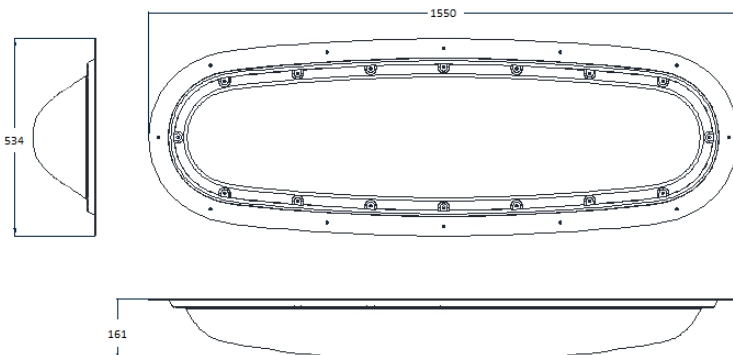

Features & Benefits

- Ministry of Justice (MoJ) approved anti-ligature vandal resistant luminaire suitable for 'Safer' Cellular accommodation
- T5 and LED versions on MoJ list of approved products tested in accordance with STD/E/SPEC/022
- Vandal resistant (IK 10++) 8mm opal polycarbonate lens secured by tamper proof TORX security screws
- 3.0mm mild steel powder coated (RAL 9003) protective cover band secured by M8 sleeve anchors
- 1.5mm zintec coated mild steel powder coated base plate, removable GearTray and LED engine plate
- Tridonic electronic componentry
- Suitable for ceiling or wall mounting
- Conduit entry through centre of base plate
- Mains and night-light on separate circuits

Primary Application – 'Safer' Cells

Custodial Prison 'Safer' Cellular accommodation as specified by the Ministry of Justice

Healthcare High risk patient accommodation

Product Dimensions

Polar Plot: PRX-1415-NM-WW

Protectalux X 1415 SAFER CELL LINEAR LUMINAIRE

Ordering Guide & Lighting Data

IES / LDT Files available on Request

Key

Cell Dimensions;

- Length: 3.0m
- Width: 2.5m
- Height: 2.5m

Luminaire mounting: ceiling