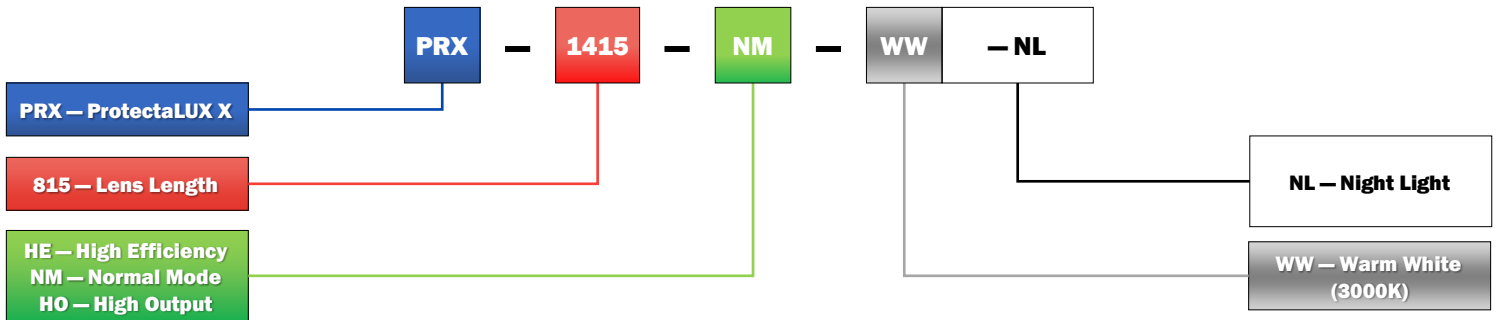

Primary Application – 'Safer' Cells

Custodial Prison 'Safer' Cellular accommodation as specified by the Ministry of Justice

Healthcare High risk patient accommodation

Product Dimensions

Polar Plot: PRX-1415-NM-WW

Protectalux X 1415 SAFER CELL LINEAR LUMINAIRE

Ordering Guide & Lighting Data

IES / LDT Files available on Request

Key

Cell Dimensions;

- Length: 3.0m
- Width: 2.5m
- Height: 2.5m

Luminaire mounting: ceiling

Reference plane: 1.0m

Wattage : 106

Average lux: 219

Standard Features

- Mains and night light on separate circuits
- Mains and night-light outputs consistent with MoJ Standard cellular accommodation specified lux levels
- 3000K colour temperature—as specified by the MoJ