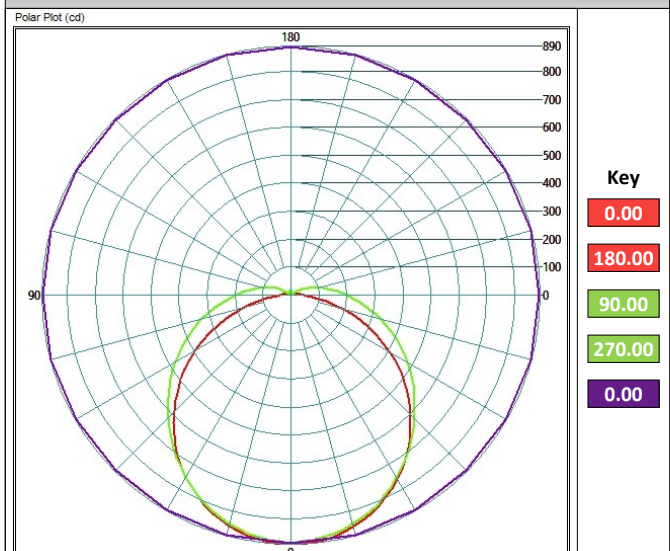

Primary Application – 'Safer' Cells

Custodial Prison 'Safer' Cellular accommodation as specified by the Ministry of Justice

Healthcare High risk patient accommodation

Product Dimensions

Polar Plot: PRX-1415-NM-WW

Protectalux X 1415 SAFER CELL LINEAR LUMINAIRE

Ordering Guide & Lighting Data

IES / LDT Files available on Request

Key

Cell Dimensions;

- Length: 3.0m
- Width: 2.5m
- Height: 2.5m

Luminaire mounting: ceiling

Reference plane: 1.0m

Wattage : 106

Average lux: 219

Standard Features

- Mains and night light on separate circuits
- Mains and night-light outputs consistent with MoJ Standard cellular accommodation specified lux levels
- 3000K colour temperature—as specified by the MoJ