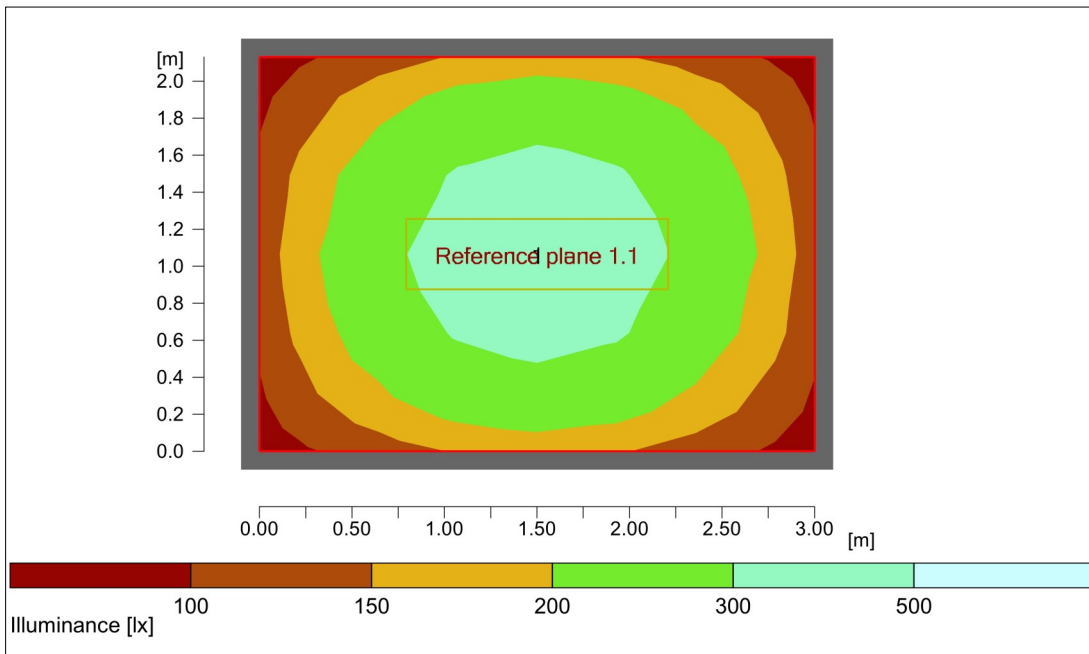

Primary Application – 'Safer' Cells

Custodial Prison 'Safer' Cellular accommodation as specified by the Ministry of Justice

Healthcare High risk patient accommodation

Product Dimensions

Polar Plot: PRX-1415-NM-WW

Protectalux X 1415 SAFER CELL LINEAR LUMINAIRE

Ordering Guide & Lighting Data

IES / LDT Files available on Request

Key

Cell Dimensions;

- Length: 3.0m
- Width: 2.5m
- Height: 2.5m

Luminaire mounting: ceiling

Reference plane: 1.0m

Wattage : 106

Average lux: 219

Standard Features

- Mains and night light on separate circuits
- Mains and night-light outputs consistent with MoJ Standard cellular accommodation specified lux levels
- 3000K colour temperature—as specified by the MoJ