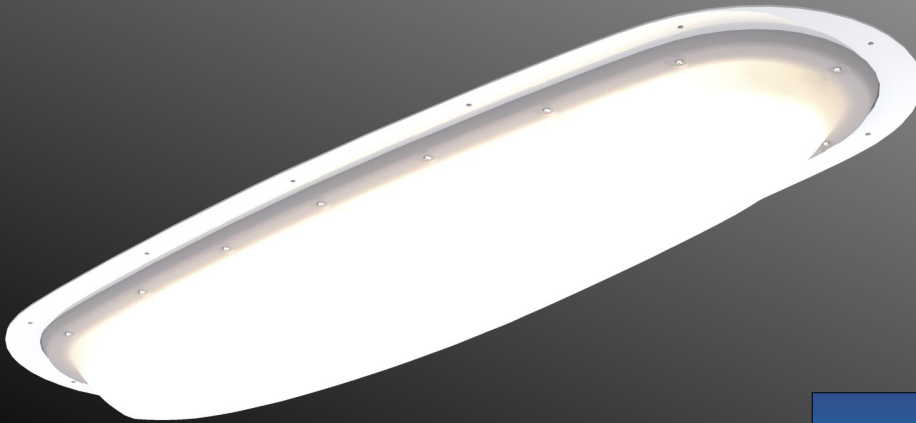

Protectalux X 1415

SAFER CELL

LINEAR LUMINAIRE

IK 10++

IP 65

Introduction

Light Years Ahead Ltd (LYA) is a leading UK manufacturer of anti-ligature, vandal resistant lighting solutions for the custodial, healthcare, civil and industrial sectors.

LYA have established a leading position in the custodial sector

with thousands of luminaires installed in prisons, courts and police stations across the UK and abroad. LYA's Enduralux and Protectalux brands are renowned for their durability and include a range of Ministry of Justice approved products for use in safer and standard cells.

Features & Benefits

- Ministry of Justice (MoJ) approved anti-ligature vandal resistant luminaire suitable for 'Safer' Cellular accommodation
- T5 and LED versions on MoJ list of approved products tested in accordance with STD/E/SPEC/022
- Vandal resistant (IK 10++) 8mm opal polycarbonate lens secured by tamper proof TORX security screws
- 3.0mm mild steel powder coated (RAL 9003) protective cover band secured by M8 sleeve anchors
- 1.5mm zintec coated mild steel powder coated base plate, removable GearTray and LED engine plate
- Tridonic electronic componentry
- Suitable for ceiling or wall mounting
- Conduit entry through centre of base plate
- Mains and night-light on separate circuits

Protectalux X 1415 SAFER CELL LINEAR LUMINAIRE

Ordering Guide & Lighting Data

IES / LDT Files available on Request

Key

Cell Dimensions;

- Length: 3.0m
- Width: 2.5m
- Height: 2.5m

Luminaire mounting: ceiling