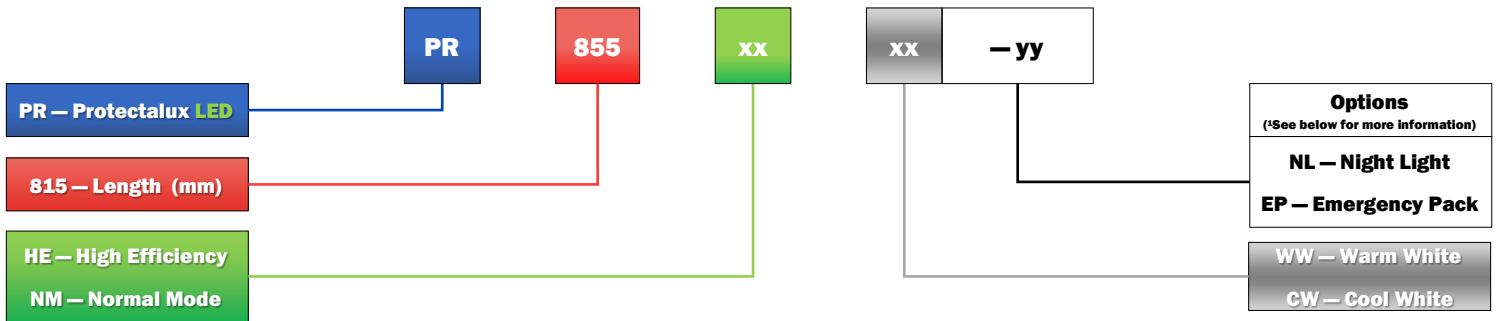

Product Dimensions

Polar Plot: PRB-NM-CW-OP/50

ProtectaLUX LED 475 BULKHEAD

Ordering Guide & Lighting Data

IES / LDT Files available on Request

LIGHTING DATA—5MM OPAL/50 LENS

Product Code	CRI	Colour Temperature	Lumens (Lum)	Wattage (W)	Lum / W	Weight (Kg)
PRB-475-HE-WW	>80	3000k	997	15	69	2.3
PRB-475-NM-WW	>80	3000k	1,417	22	66	2.3
PRB-475-HO-WW	>80	3000k	1,881	31	62	2.3
PRB-475-HE-CW	>80	4000k	1,048	15	72	2.3
PRB-475-NM-CW	>80	4000k	1,488	22	69	2.3
PRB-475-HO-CW	>80	4000k	1,976	31	65	2.3

Options

- Integral 3 hour emergency battery pack — add suffix EP
- self-Test— add suffix EPST
- Automatic Self-Test— add suffix EPDA
- Night light — add suffix NL
- Conduit mounting bracket — add suffix MB