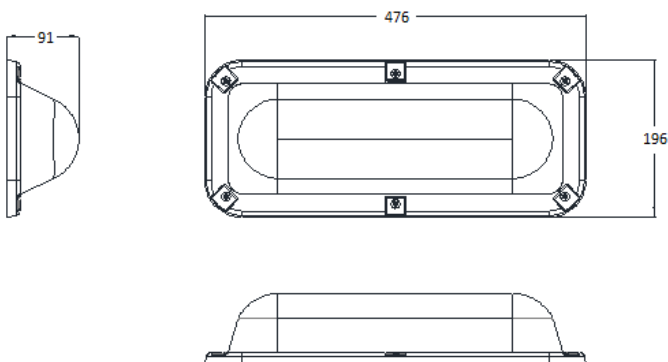

Product Dimensions

Polar Plot: PRB-NM-CW-OP/50

ProtectaLUX LED 475 BULKHEAD

Ordering Guide & Lighting Data

IES / LDT Files available on Request

LIGHTING DATA—5MM OPAL/50 LENS

Product Code	CRI	Colour Temperature	Lumens (Lum)	Wattage (W)	Lum / W	Weight (Kg)
PRB-475-HE-WW	>80	3000k	997	15	69	2.3
PRB-475-NM-WW	>80	3000k	1,417	22	66	2.3
PRB-475-HO-WW	>80	3000k	1,881	31	62	2.3
PRB-475-HE-CW	>80	4000k	1,048	15	72	2.3
PRB-475-NM-CW	>80	4000k	1,488	22	69	2.3
PRB-475-HO-CW	>80	4000k	1,976	31	65	2.3