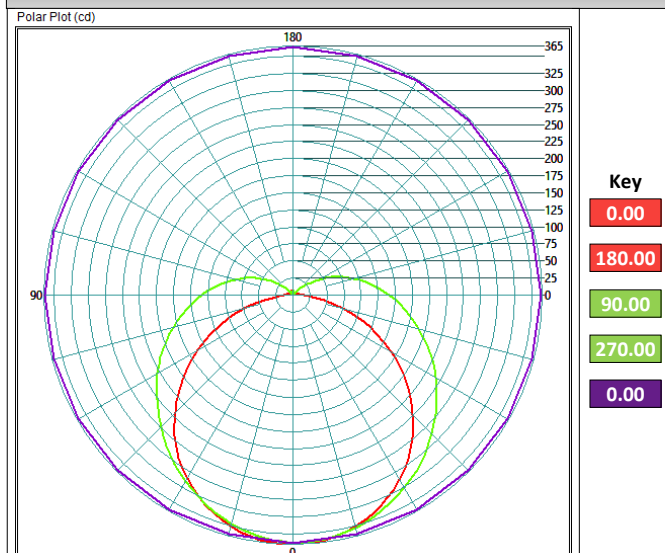

Product Dimensions

Polar Plot: PRB-NM-CW-OP/50

ProtectaLUX LED 475 BULKHEAD

Ordering Guide & Lighting Data

IES / LDT Files available on Request

LIGHTING DATA—5MM OPAL/50 LENS

Product Code	CRI	Colour Temperature	Lumens (Lum)	Wattage (W)	Lum / W	Weight (Kg)
PRB-475-HE-WW	>80	3000k	997	15	69	2.3
PRB-475-NM-WW	>80	3000k	1,417	22	66	2.3
PRB-475-HO-WW	>80	3000k	1,881	31	62	2.3
PRB-475-HE-CW	>80	4000k	1,048	15	72	2.3
PRB-475-NM-CW	>80	4000k	1,488	22	69	2.3
PRB-475-HO-CW	>80	4000k	1,976	31	65	2.3