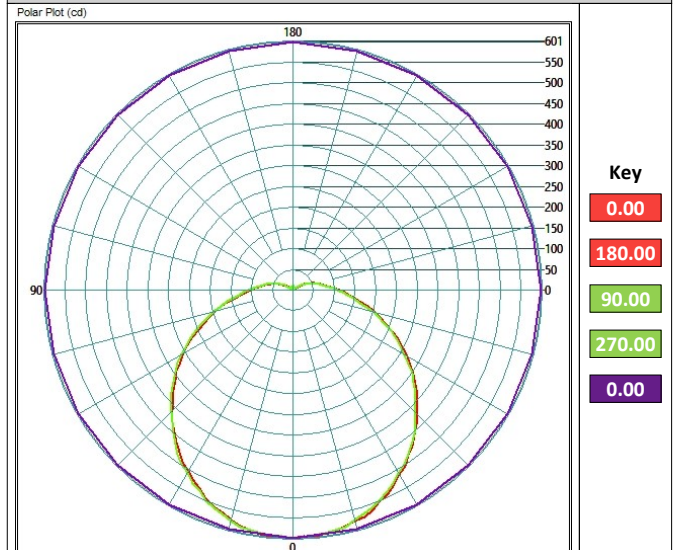

Product Dimensions

Polar Plot: PRB-NM-CW-OP/50

Protectalux LED BULKHEAD LUMINAIRE

Ordering Guide & Lighting Data

IES / LDT Files available on Request

LIGHTING DATA—5MM OPAL LENS

Product Code	CRI	Colour Temperature	Lumens (Lum)	Wattage (W)	Lum / W	Weight (Kg)
PRB-HE-WW	>80	3000k	1,671	22	77	3.5
PRB-NM-WW	>80	3000k	2,029	28	73	3.5
PRB-HO-WW	>80	3000k	2,387	34	70	3.5
PRB-HE-CW	>80	4000k	1,842	22	84	3.5
PRB-NM-CW	>80	4000k	2,236	28	80	3.5
PRB-HO-CW	>80	4000k	2,631	34	77	3.5