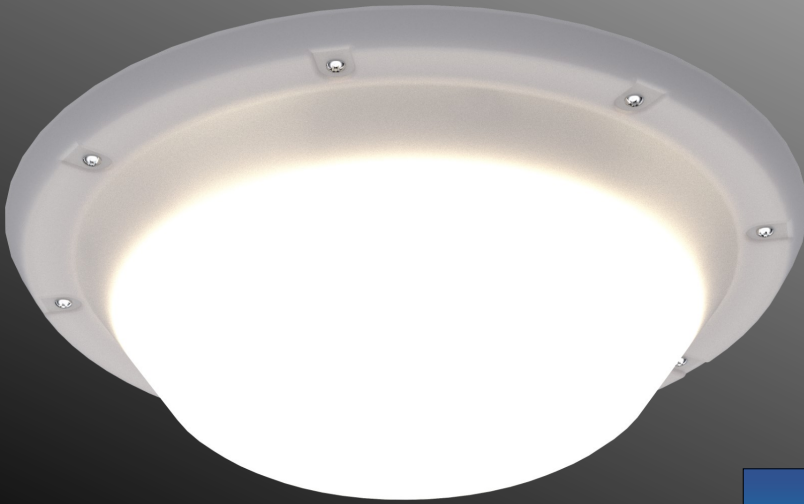

Protectalux **LED**

BULKHEAD LUMINAIRE

IK 10++

IP 65

○ ○ ○
LED
○ ○ ○

CE

Introduction

Light Years Ahead Ltd (LYA) is a leading UK manufacturer of anti-ligature, vandal resistant lighting solutions for the custodial, healthcare, civil and industrial sectors.

LYA have established a leading position in the custodial sector

with thousands of luminaires installed in prisons, courts and police stations across the UK and abroad. LYA's Enduralux and Protectalux brands are renowned for their durability and include a range of Ministry of Justice approved products for use in safer and standard cells.

Primary Applications

Custodial	Prison, police custody suite and law court stairwells, cubicles and washrooms
Healthcare	Stairwells, patient cubicles and washrooms

Features & Benefits

- Anti-ligature, vandal resistant luminaire suitable for high risk environments
- High impact resistant 5mm opal polycarbonate lens secured by tamper proof TORX security screws
- 1.5mm zintec coated mild steel powder coated (RAL 9003) base plate
- Removable GearTray and LED engine mounting plate
- Tridonic electronic componentry
- Suitable for ceiling or wall mounting
- Conduit entry through base plate
- Dimmable, night-light and integral 3-hour duration emergency battery pack options
- Various colour and light output options
- Fully compliant with BS EN 60598-1

Product Dimensions

Polar Plot: PRB-NM-CW-OP/50

Protectalux LED BULKHEAD LUMINAIRE

Ordering Guide & Lighting Data

IES / LDT Files available on Request

LIGHTING DATA—5MM OPAL LENS

Product Code	CRI	Colour Temperature	Lumens (Lum)	Wattage (W)	Lum / W	Weight (Kg)
PRB-HE-WW	>80	3000k	1,671	22	77	3.5
PRB-NM-WW	>80	3000k	2,029	28	73	3.5
PRB-HO-WW	>80	3000k	2,387	34	70	3.5
PRB-HE-CW	>80	4000k	1,842	22	84	3.5
PRB-NM-CW	>80	4000k	2,236	28	80	3.5
PRB-HO-CW	>80	4000k	2,631	34	77	3.5