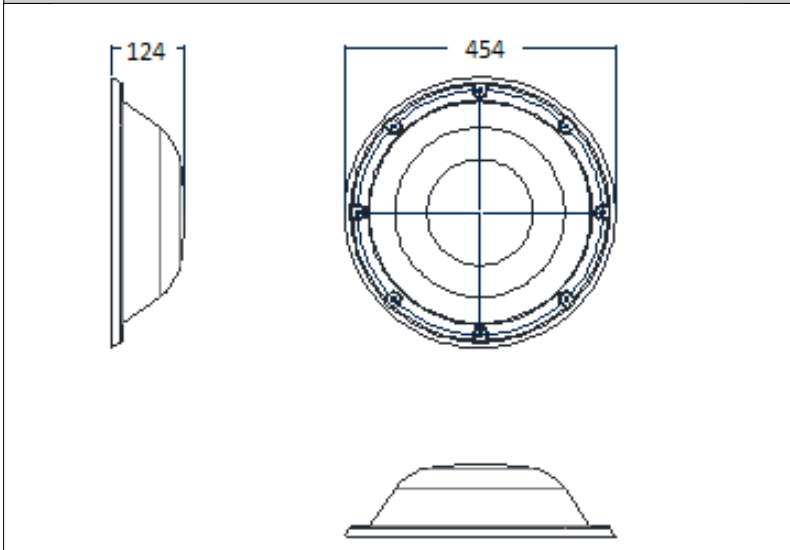

Product Dimensions

Polar Plot: PRB-NM-CW-OP/50

Protectalux LED BULKHEAD LUMINAIRE

Ordering Guide & Lighting Data

IES / LDT Files available on Request

LIGHTING DATA—5MM OPAL LENS

Product Code	CRI	Colour Temperature	Lumens (Lum)	Wattage (W)	Lum / W	Weight (Kg)
PRB-HE-WW	>80	3000k	1,671	22	77	3.5
PRB-NM-WW	>80	3000k	2,029	28	73	3.5
PRB-HO-WW	>80	3000k	2,387	34	70	3.5
PRB-HE-CW	>80	4000k	1,842	22	84	3.5
PRB-NM-CW	>80	4000k	2,236	28	80	3.5
PRB-HO-CW	>80	4000k	2,631	34	77	3.5