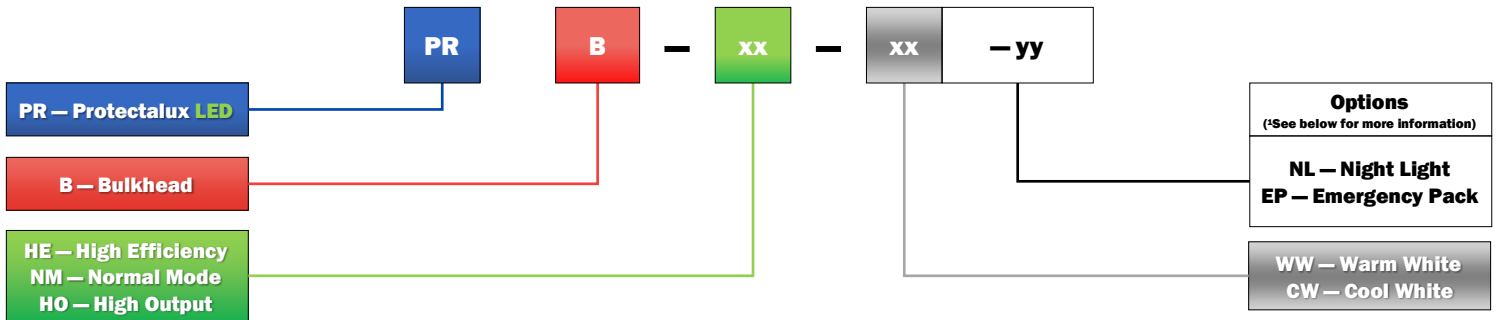

Product Dimensions

Polar Plot: PRB-NM-CW-OP/50

Protectalux LED BULKHEAD LUMINAIRE

Ordering Guide & Lighting Data

IES / LDT Files available on Request

LIGHTING DATA—5MM OPAL LENS

Product Code	CRI	Colour Temperature	Lumens (Lum)	Wattage (W)	Lum / W	Weight (Kg)
PRB-HE-WW	>80	3000k	1,671	22	77	3.5
PRB-NM-WW	>80	3000k	2,029	28	73	3.5
PRB-HO-WW	>80	3000k	2,387	34	70	3.5
PRB-HE-CW	>80	4000k	1,842	22	84	3.5
PRB-NM-CW	>80	4000k	2,236	28	80	3.5
PRB-HO-CW	>80	4000k	2,631	34	77	3.5

Options

- Integral 3 hour emergency battery pack—add suffix EP (Basic Test), EPST (Self-Test), EPAT (Automatic Test)
- DALI — add suffix DA

Installation

- Back plate secured to ceiling or wall via 8mm sleeve anchors
- GearTray and LED mounting plate secured by M4 NYLOC nuts
- Lens secured by M6 TORX security screws (TX30 BO driver)