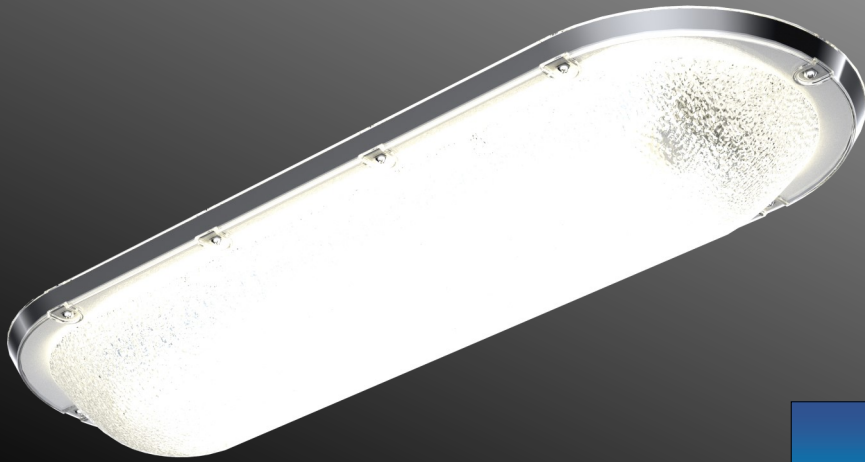

Protectalux LED

855 LINEAR

LUMINAIRE

IK 10++

IP 65

Introduction

Light Years Ahead Ltd (LYA) is a leading UK manufacturer of anti-ligature, vandal resistant lighting solutions for the custodial, healthcare, civil and industrial sectors.

LYA have established a leading position in the custodial sector

with thousands of luminaires installed in prisons, courts and police stations across the UK and abroad. LYA's Enduralux and Protectalux brands are renowned for their durability and include a range of Ministry of Justice approved products for use in safer and standard cells.

Primary Applications

Custodial	Police and custody suites cells Law court holding cells
Healthcare	Patient rooms, wards

Features & Benefits

- Anti-ligature, vandal resistant luminaire suitable for high risk environments
- High impact resistant (IK 10++) 5mm polycarbonate lens secured by tamper proof TORX security screws
- 1.5mm zintec coated mild steel powder coated (RAL 9003) base plate
- Removable GearTray and LED engine mounting plate
- Tridonic electronic componentry
- Suitable for ceiling or wall mounting
- Conduit entry through centre of base plate
- Dimmable, night-light and integral 3-hour duration emergency battery pack options
- Various colour and light output options
- Fully compliant with BS EN 60598-1

Product Dimensions

Polar Plot: PR-855-NM-CW

Protectalux LED 855 LINEAR LUMINAIRE

Ordering Guide & Lighting Data

IES / LDT Files available on Request

LIGHTING DATA—5MM CLEAR LENS

Product Code	CRI	Colour (CCT)	Lumens (Lum)	Wattage (W)	Lum / W	Weight (Kg)
PR-855-LO-WW	>80	3000k	1,966	19	104	5.1
PR-855-HE-WW	>80	3000k	2,768	26	109	5.1
PR-855-NM-WW	>80	3000k	3,932	38	105	5.1
PR-855-LO-CW	>80	4000k	2,065	19	109	5.1
PR-855-HE-CW	>80	4000k	2,908	26	114	5.1
PR-855-NM-CW	>80	4000k	4,130	38	110	5.1