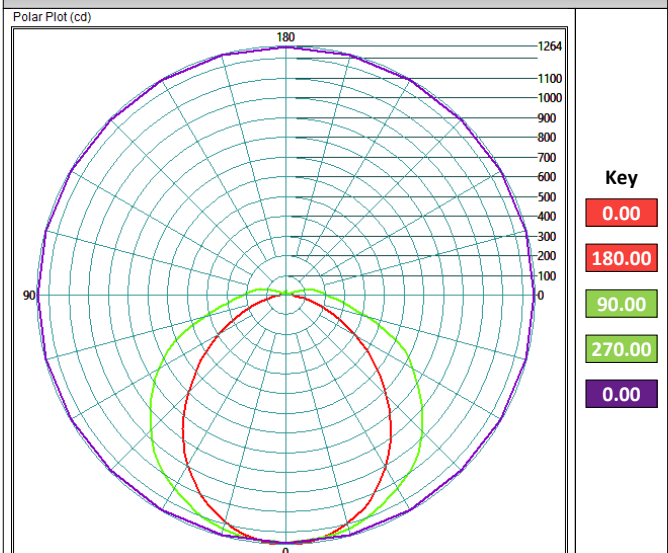

Product Dimensions

Polar Plot: PR-855-NM-CW

Protectalux LED 855 LINEAR LUMINAIRE

Ordering Guide & Lighting Data

IES / LDT Files available on Request

LIGHTING DATA—5MM CLEAR LENS

Product Code	CRI	Colour (CCT)	Lumens (Lum)	Wattage (W)	Lum / W	Weight (Kg)
PR-855-LO-WW	>80	3000k	1,966	19	104	5.1
PR-855-HE-WW	>80	3000k	2,768	26	109	5.1
PR-855-NM-WW	>80	3000k	3,932	38	105	5.1
PR-855-LO-CW	>80	4000k	2,065	19	109	5.1
PR-855-HE-CW	>80	4000k	2,908	26	114	5.1
PR-855-NM-CW	>80	4000k	4,130	38	110	5.1