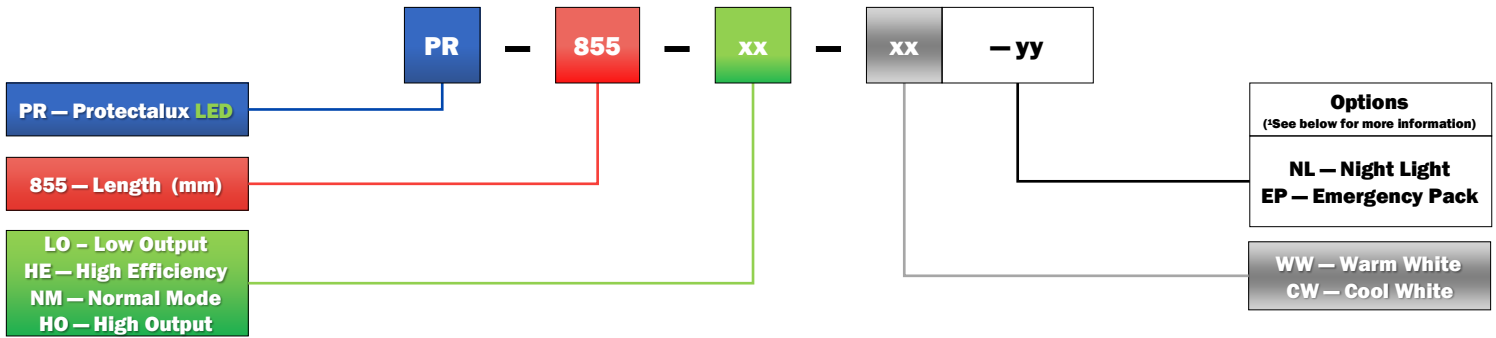

Product Dimensions

Polar Plot: PR-855-NM-CW

Protectalux LED 855 LINEAR LUMINAIRE

Ordering Guide & Lighting Data

IES / LDT Files available on Request

LIGHTING DATA—5MM CLEAR LENS

Product Code	CRI	Colour (CCT)	Lumens (Lum)	Wattage (W)	Lum / W	Weight (Kg)
PR-855-LO-WW	>80	3000k	1,966	19	104	5.1
PR-855-HE-WW	>80	3000k	2,768	26	109	5.1
PR-855-NM-WW	>80	3000k	3,932	38	105	5.1
PR-855-HO-WW	>80	3000k	5,222	54	97	5.1
PR-855-LO-CW	>80	4000k	2,065	19	109	5.1
PR-855-HE-CW	>80	4000k	2,908	26	114	5.1
PR-855-NM-CW	>80	4000k	4,130	38	110	5.1
PR-855-HO-CW	>80	4000k	5,485	54	102	5.1

Options

- Night-light—add suffix NL
- Integral 3 hour emergency battery pack—add suffix EP
- DALI — add suffix DA

Installation

- Back plate secured to ceiling or wall via 8mm sleeve anchors
- GearTray and LED mounting plate secured by M4 NYLOC nuts
- Lens secured by M6 TORX security screws (TX30 BO driver)