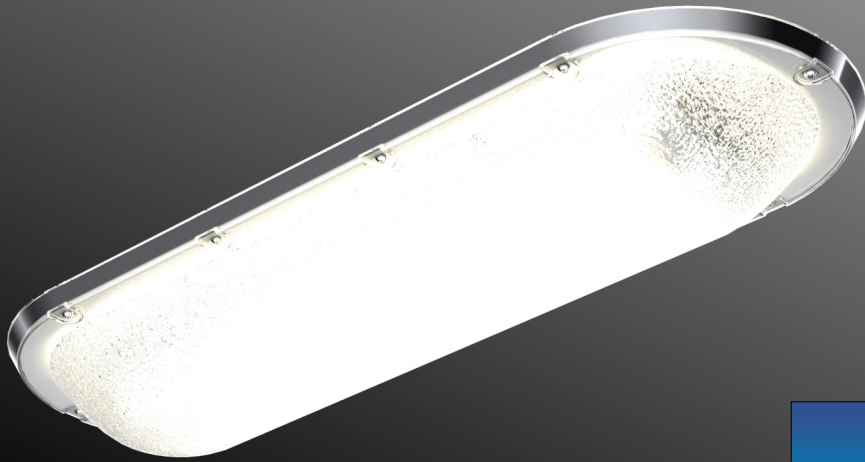

Protectalux LED

855 LINEAR

LUMINAIRE

IK 10++

IP 65

Introduction

Light Years Ahead Ltd (LYA) is a leading UK manufacturer of anti-ligature, vandal resistant lighting solutions for the custodial, healthcare, civil and industrial sectors.

LYA have established a leading position in the custodial sector

with thousands of luminaires installed in prisons, courts and police stations across the UK and abroad. LYA's Enduralux and Protectalux brands are renowned for their durability and include a range of Ministry of Justice approved products for use in safer and standard cells.

Primary Applications

Custodial	Police and custody suites cells Law court holding cells
Healthcare	Patient rooms, wards

Features & Benefits

- Anti-ligature, vandal resistant luminaire suitable for high risk environments
- High impact resistant (IK 10++) 5mm polycarbonate lens secured by tamper proof TORX security screws
- 1.5mm zintec coated mild steel powder coated (RAL 9003) base plate
- Removable GearTray and LED engine mounting plate
- Tridonic electronic componentry
- Suitable for ceiling or wall mounting
- Conduit entry through centre of base plate
- Dimmable, night-light and integral 3-hour duration emergency battery pack options
- Various colour and light output options
- Fully compliant with BS EN 60598-1

Product Dimensions

Polar Plot: PR-855-NM-CW

Protectalux LED 855 LINEAR LUMINAIRE

Ordering Guide & Lighting Data

IES / LDT Files available on Request

LIGHTING DATA—5MM CLEAR LENS

Product Code	CRI	Colour (CCT)	Lumens (Lum)	Wattage (W)	Lum / W	Weight (Kg)
PR-855-LO-WW	>80	3000k	1,966	19	104	5.1
PR-855-HE-WW	>80	3000k	2,768	26	109	5.1
PR-855-NM-WW	>80	3000k	3,932	38	105	5.1
PR-855-HO-WW	>80	3000k	5,222	54	97	5.1
PR-855-LO-CW	>80	4000k	2,065	19	109	5.1
PR-855-HE-CW	>80	4000k	2,908	26	114	5.1
PR-855-NM-CW	>80	4000k	4,130	38	110	5.1
PR-855-HO-CW	>80	4000k	5,485	54	102	5.1