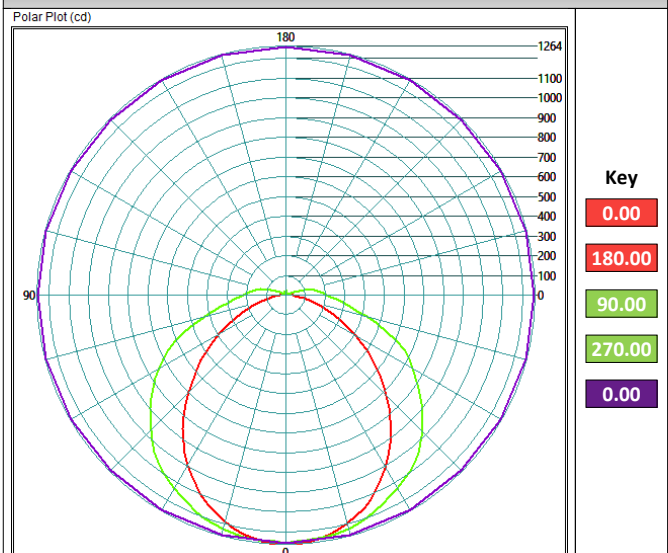

Product Dimensions

Polar Plot: PR-855-NM-CW

Protectalux LED 855 LINEAR LUMINAIRE

Ordering Guide & Lighting Data

IES / LDT Files available on Request

LIGHTING DATA—5MM CLEAR LENS

Product Code	CRI	Colour (CCT)	Lumens (Lum)	Wattage (W)	Lum / W	Weight (Kg)
PR-855-LO-WW	>80	3000k	1,966	19	104	5.1
PR-855-HE-WW	>80	3000k	2,768	26	109	5.1
PR-855-NM-WW	>80	3000k	3,932	38	105	5.1
PR-855-HO-WW	>80	3000k	5,222	54	97	5.1
PR-855-LO-CW	>80	4000k	2,065	19	109	5.1
PR-855-HE-CW	>80	4000k	2,908	26	114	5.1
PR-855-NM-CW	>80	4000k	4,130	38	110	5.1
PR-855-HO-CW	>80	4000k	5,485	54	102	5.1