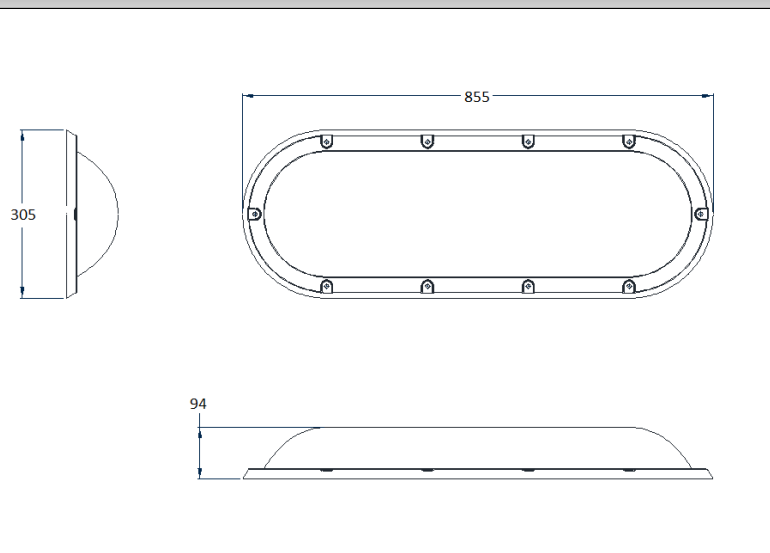

Product Dimensions

Polar Plot: PR-855-NM-CW

Protectalux LED 855 LINEAR LUMINAIRE

Ordering Guide & Lighting Data

IES / LDT Files available on Request

LIGHTING DATA—5MM CLEAR LENS

Product Code	CRI	Colour (CCT)	Lumens (Lum)	Wattage (W)	Lum / W	Weight (Kg)
PR-855-LO-WW	>80	3000k	1,966	19	104	5.1
PR-855-HE-WW	>80	3000k	2,768	26	109	5.1
PR-855-NM-WW	>80	3000k	3,932	38	105	5.1
PR-855-HO-WW	>80	3000k	5,222	54	97	5.1
PR-855-LO-CW	>80	4000k	2,065	19	109	5.1
PR-855-HE-CW	>80	4000k	2,908	26	114	5.1
PR-855-NM-CW	>80	4000k	4,130	38	110	5.1
PR-855-HO-CW	>80	4000k	5,485	54	102	5.1