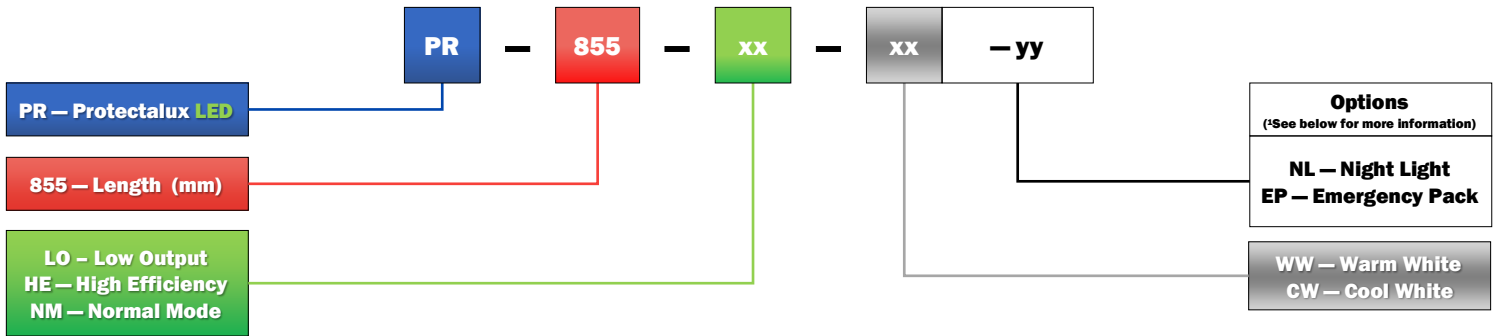

Product Dimensions

Polar Plot: PR-855-NM-CW

Protectalux LED 855 LINEAR LUMINAIRE

Ordering Guide & Lighting Data

IES / LDT Files available on Request

LIGHTING DATA—5MM CLEAR LENS

Product Code	CRI	Colour (CCT)	Lumens (Lum)	Wattage (W)	Lum / W	Weight (Kg)
PR-855-LO-WW	>80	3000k	1,966	19	104	5.1
PR-855-HE-WW	>80	3000k	2,768	26	109	5.1
PR-855-NM-WW	>80	3000k	3,932	38	105	5.1
PR-855-LO-CW	>80	4000k	2,065	19	109	5.1
PR-855-HE-CW	>80	4000k	2,908	26	114	5.1
PR-855-NM-CW	>80	4000k	4,130	38	110	5.1

Options

- Night-light—add suffix NL
- Integral 3 hour emergency battery pack—add suffix EP
- DALI — add suffix DA

Installation

- Back plate secured to ceiling or wall via 8mm sleeve anchors
- GearTray and LED mounting plate secured by M4 NYLOC nuts
- Lens secured by M6 TORX security screws (TX30 BO driver)