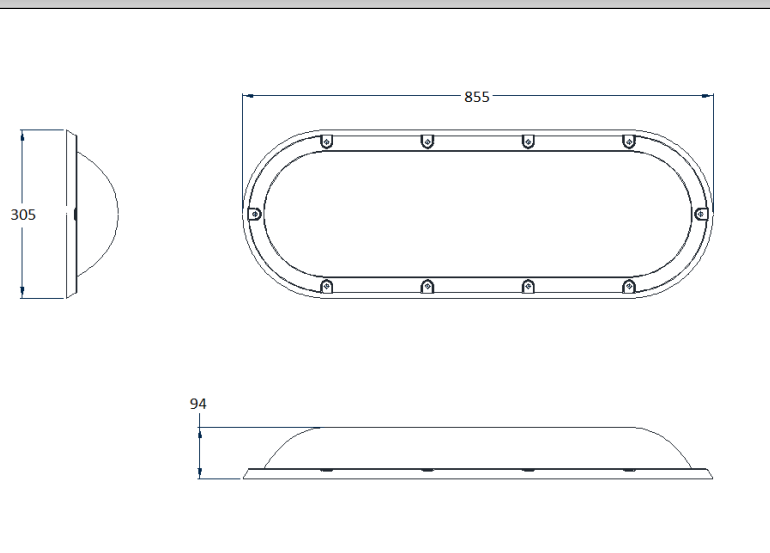

Product Dimensions

Polar Plot: PR-855-NM-CW

Protectalux LED 855 LINEAR LUMINAIRE

Ordering Guide & Lighting Data

IES / LDT Files available on Request

LIGHTING DATA—5MM CLEAR LENS

Product Code	CRI	Colour (CCT)	Lumens (Lum)	Wattage (W)	Lum / W	Weight (Kg)
PR-855-LO-WW	>80	3000k	1,966	19	104	5.1
PR-855-HE-WW	>80	3000k	2,768	26	109	5.1
PR-855-NM-WW	>80	3000k	3,932	38	105	5.1
PR-855-LO-CW	>80	4000k	2,065	19	109	5.1
PR-855-HE-CW	>80	4000k	2,908	26	114	5.1
PR-855-NM-CW	>80	4000k	4,130	38	110	5.1