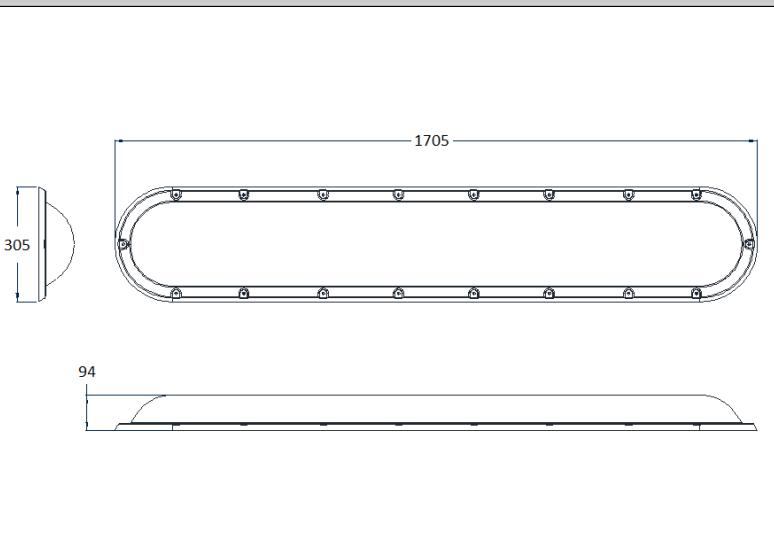

Product Dimensions

Polar Plot: PR-1715-NM-CW

Protectalux LED 1705 LINEAR LUMINAIRE

Ordering Guide & Lighting Data

IES / LDT Files available on Request

LIGHTING DATA—5MM CLEAR LENS

Product Code	CRI	Colour (CCT)	Lumens (Lum)	Wattage (W)	Lum / W	Weight (Kg)
PR-1705-LO-WW	>80	3000k	4,928	47	105	12.6
PR-1705-HE-WW	>80	3000k	6,856	64	113	12.6
PR-1705-NM-WW	>80	3000k	9,829	94	105	12.6
PR-1705-LO-CW	>80	4000k	5,176	47	110	12.6
PR-1705-HE-CW	>80	4000k	7,201	64	108	12.6
PR-1705-NM-CW	>80	4000k	10,325	94	110	12.6