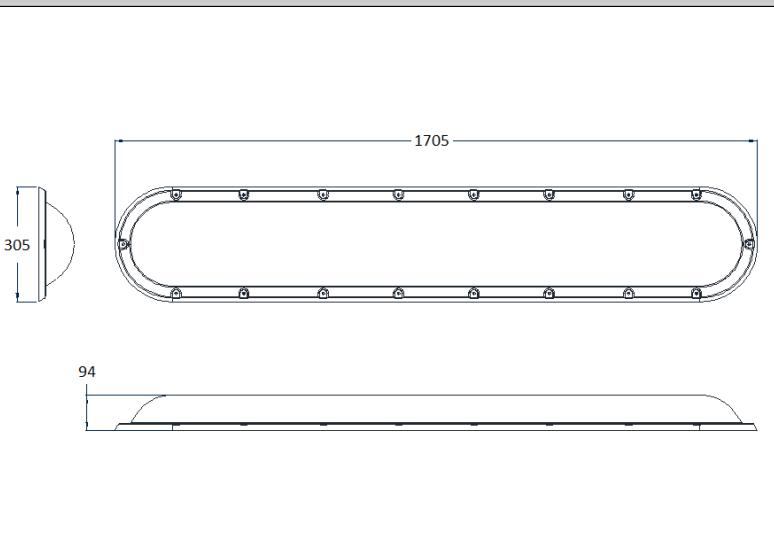

Product Dimensions

Polar Plot: PR-1715-NM-CW

Protectalux LED 1705 LINEAR LUMINAIRE

Ordering Guide & Lighting Data

IES / LDT Files available on Request

LIGHTING DATA—5MM CLEAR LENS

Product Code	CRI	Colour (CCT)	Lumens (Lum)	Wattage (W)	Lum / W	Weight (Kg)
PR-1705-LO-WW	>80	3000k	4,928	47	105	12.6
PR-1705-HE-WW	>80	3000k	6,856	64	113	12.6
PR-1705-NM-WW	>80	3000k	9,829	94	105	12.6
PR-1705-HO-WW	>80	3000k	13,053	134	98	12.6
PR-1705-LO-CW	>80	4000k	5,176	47	110	12.6
PR-1705-HE-CW	>80	4000k	7,201	64	108	12.6
PR-1705-NM-CW	>80	4000k	10,325	94	110	12.6
PR-1705-HO-CW	>80	4000k	13,712	134	103	12.6