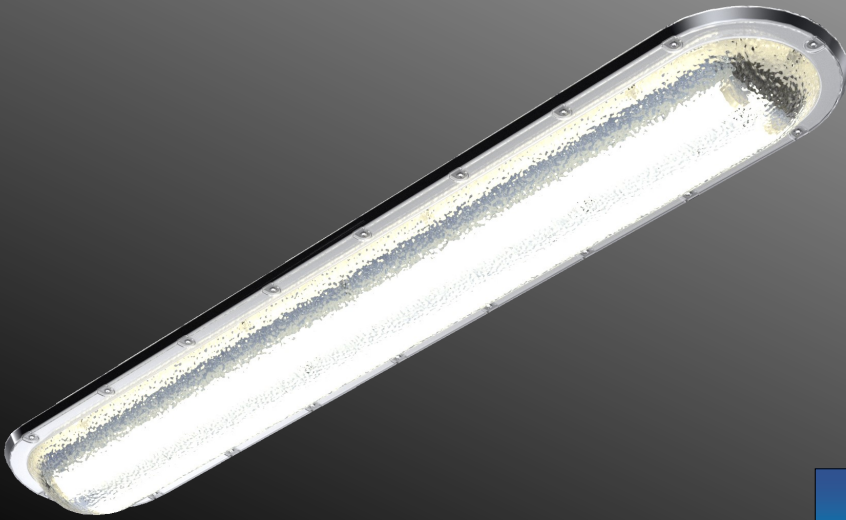

Protectalux LED

1705 LINEAR

LUMINAIRE

IK 10++

IP 65

Introduction

Light Years Ahead Ltd (LYA) is a leading UK manufacturer of anti-ligature, vandal resistant lighting solutions for the custodial, healthcare, civil and industrial sectors.

LYA have established a leading position in the custodial sector

with thousands of luminaires installed in prisons, courts and police stations across the UK and abroad. LYA's Enduralux and Protectalux brands are renowned for their durability and include a range of Ministry of Justice approved products for use in safer and standard cells.

Primary Applications

Custodial	Police and custody suite cells, corridors
Healthcare	Corridors, hospital wards
Civil / Industrial	Transport hubs, factories, warehousing

Features & Benefits

- Anti-ligature, vandal resistant luminaire suitable for high risk environments
- High impact resistant (IK 10++) 5mm polycarbonate lens secured by tamper proof TORX security screws
- 1.5mm zintec coated mild steel powder coated (RAL 9003) base plate
- Removable GearTray and LED engine mounting plate
- Tridonic electronic componentry
- Suitable for ceiling or wall mounting
- Conduit entry through centre of base plate
- Dimmable, night-light and integral 3-hour duration emergency battery pack options
- Various colour and light output options
- Fully compliant with BS EN 60598-1

Product Dimensions

Polar Plot: PR-1715-NM-CW

Protectalux LED 1705 LINEAR LUMINAIRE

Ordering Guide & Lighting Data

IES / LDT Files available on Request

LIGHTING DATA—5MM CLEAR LENS

Product Code	CRI	Colour (CCT)	Lumens (Lum)	Wattage (W)	Lum / W	Weight (Kg)
PR-1705-LO-WW	>80	3000k	4,928	47	105	12.6
PR-1705-HE-WW	>80	3000k	6,856	64	113	12.6
PR-1705-NM-WW	>80	3000k	9,829	94	105	12.6
PR-1705-LO-CW	>80	4000k	5,176	47	110	12.6
PR-1705-HE-CW	>80	4000k	7,201	64	108	12.6
PR-1705-NM-CW	>80	4000k	10,325	94	110	12.6