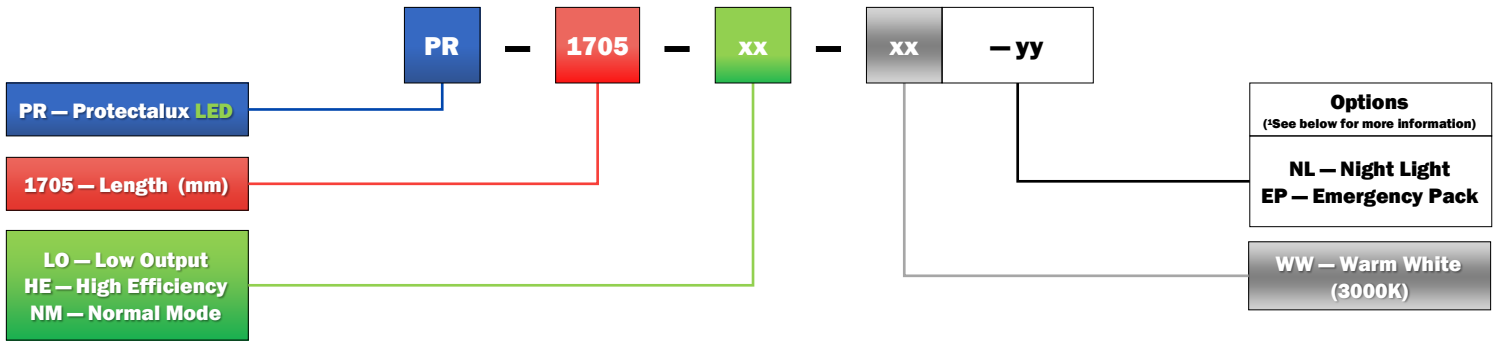

Product Dimensions

Polar Plot: PR-1715-NM-CW

Protectalux LED 1705 LINEAR LUMINAIRE

Ordering Guide & Lighting Data

IES / LDT Files available on Request

LIGHTING DATA—5MM CLEAR LENS

Product Code	CRI	Colour (CCT)	Lumens (Lum)	Wattage (W)	Lum / W	Weight (Kg)
PR-1705-LO-WW	>80	3000k	4,928	47	105	12.6
PR-1705-HE-WW	>80	3000k	6,856	64	113	12.6
PR-1705-NM-WW	>80	3000k	9,829	94	105	12.6
PR-1705-LO-CW	>80	4000k	5,176	47	110	12.6
PR-1705-HE-CW	>80	4000k	7,201	64	108	12.6
PR-1705-NM-CW	>80	4000k	10,325	94	110	12.6

Options

- Night-light — add suffix NL
- Integral 3 hour emergency battery pack — add suffix EP
- DALI — add suffix DA

Installation

- Back plate secured to ceiling or wall via 8mm sleeve anchors
- GearTray and LED mounting plate secured by M4 NYLOC nuts
- Lens secured by M6 TORX security screws (TX30 BO driver)