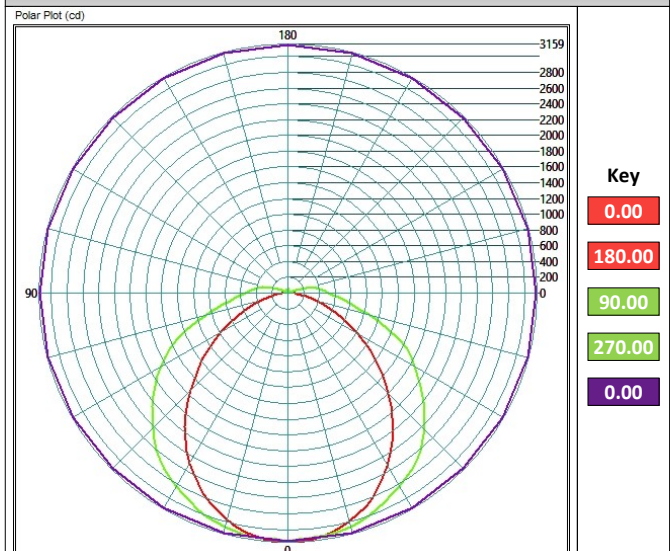

Product Dimensions

Polar Plot: PR-1715-NM-CW

Protectalux LED 1705 LINEAR LUMINAIRE

Ordering Guide & Lighting Data

IES / LDT Files available on Request

LIGHTING DATA—5MM CLEAR LENS

Product Code	CRI	Colour (CCT)	Lumens (Lum)	Wattage (W)	Lum / W	Weight (Kg)
PR-1705-LO-WW	>80	3000k	4,928	47	105	12.6
PR-1705-HE-WW	>80	3000k	6,856	64	113	12.6
PR-1705-NM-WW	>80	3000k	9,829	94	105	12.6
PR-1705-LO-CW	>80	4000k	5,176	47	110	12.6
PR-1705-HE-CW	>80	4000k	7,201	64	108	12.6
PR-1705-NM-CW	>80	4000k	10,325	94	110	12.6