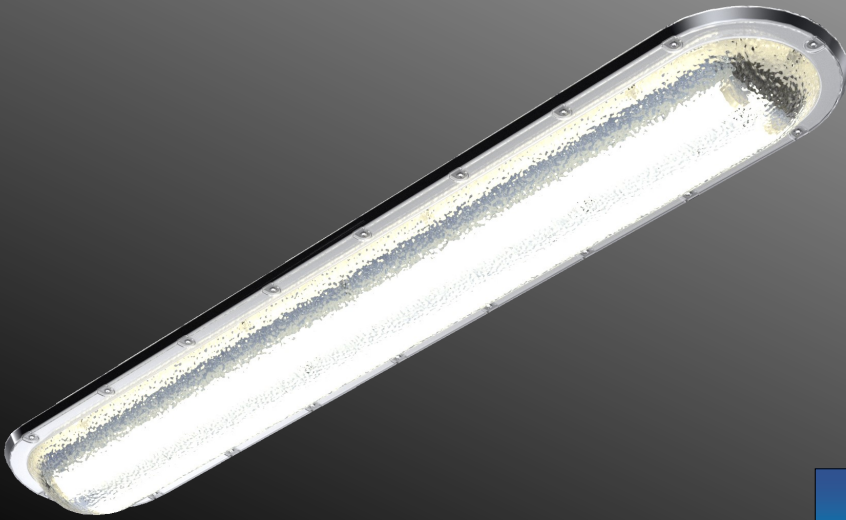

Protectalux LED

1705 LINEAR

LUMINAIRE

IK 10++

IP 65

Introduction

Light Years Ahead Ltd (LYA) is a leading UK manufacturer of anti-ligature, vandal resistant lighting solutions for the custodial, healthcare, civil and industrial sectors.

LYA have established a leading position in the custodial sector

with thousands of luminaires installed in prisons, courts and police stations across the UK and abroad. LYA's Enduralux and Protectalux brands are renowned for their durability and include a range of Ministry of Justice approved products for use in safer and standard cells.

Primary Applications

Custodial	Police and custody suite cells, corridors
Healthcare	Corridors, hospital wards
Civil / Industrial	Transport hubs, factories, warehousing

Features & Benefits

- Anti-ligature, vandal resistant luminaire suitable for high risk environments
- High impact resistant (IK 10++) 5mm polycarbonate lens secured by tamper proof TORX security screws
- 1.5mm zintec coated mild steel powder coated (RAL 9003) base plate
- Removable GearTray and LED engine mounting plate
- Tridonic electronic componentry
- Suitable for ceiling or wall mounting
- Conduit entry through centre of base plate
- Dimmable, night-light and integral 3-hour duration emergency battery pack options
- Various colour and light output options
- Fully compliant with BS EN 60598-1

Product Dimensions

Polar Plot: PR-1715-NM-CW

Protectalux LED 1705 LINEAR LUMINAIRE

Ordering Guide & Lighting Data

IES / LDT Files available on Request

LIGHTING DATA—5MM CLEAR LENS

Product Code	CRI	Colour (CCT)	Lumens (Lum)	Wattage (W)	Lum / W	Weight (Kg)
PR-1705-LO-WW	>80	3000k	4,928	47	105	12.6
PR-1705-HE-WW	>80	3000k	6,856	64	113	12.6
PR-1705-NM-WW	>80	3000k	9,829	94	105	12.6
PR-1705-HO-WW	>80	3000k	13,053	134	98	12.6
PR-1705-LO-CW	>80	4000k	5,176	47	110	12.6
PR-1705-HE-CW	>80	4000k	7,201	64	108	12.6
PR-1705-NM-CW	>80	4000k	10,325	94	110	12.6
PR-1705-HO-CW	>80	4000k	13,712	134	103	12.6