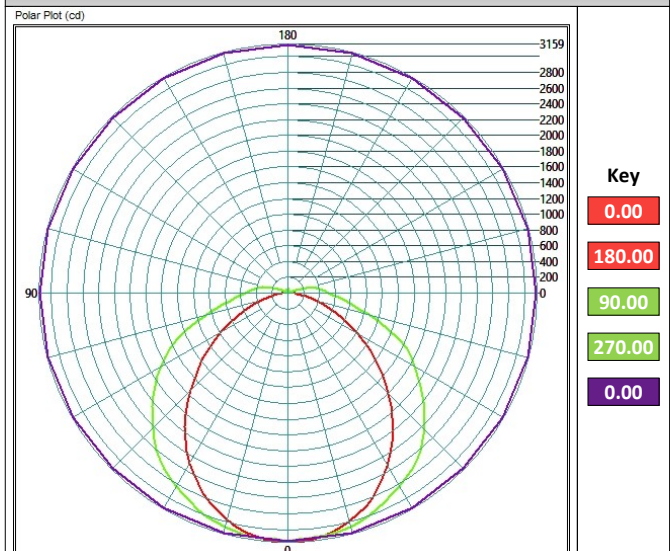

Product Dimensions

Polar Plot: PR-1715-NM-CW

Protectalux LED 1705 LINEAR LUMINAIRE

Ordering Guide & Lighting Data

IES / LDT Files available on Request

LIGHTING DATA—5MM CLEAR LENS

Product Code	CRI	Colour (CCT)	Lumens (Lum)	Wattage (W)	Lum / W	Weight (Kg)
PR-1705-LO-WW	>80	3000k	4,928	47	105	12.6
PR-1705-HE-WW	>80	3000k	6,856	64	113	12.6
PR-1705-NM-WW	>80	3000k	9,829	94	105	12.6
PR-1705-HO-WW	>80	3000k	13,053	134	98	12.6
PR-1705-LO-CW	>80	4000k	5,176	47	110	12.6
PR-1705-HE-CW	>80	4000k	7,201	64	108	12.6
PR-1705-NM-CW	>80	4000k	10,325	94	110	12.6
PR-1705-HO-CW	>80	4000k	13,712	134	103	12.6