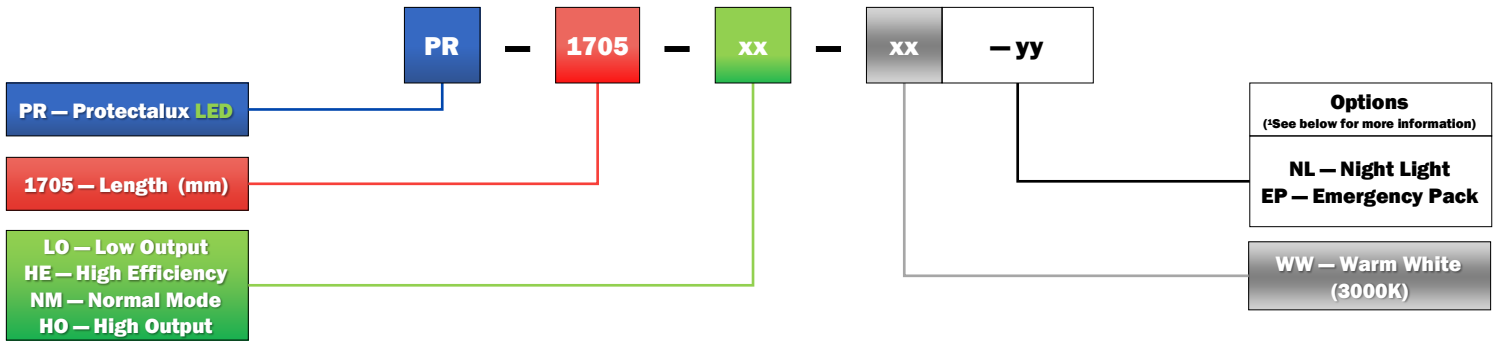

Product Dimensions

Polar Plot: PR-1715-NM-CW

Protectalux LED 1705 LINEAR LUMINAIRE

Ordering Guide & Lighting Data

IES / LDT Files available on Request

LIGHTING DATA—5MM CLEAR LENS

Product Code	CRI	Colour (CCT)	Lumens (Lum)	Wattage (W)	Lum / W	Weight (Kg)
PR-1705-LO-WW	>80	3000k	4,928	47	105	12.6
PR-1705-HE-WW	>80	3000k	6,856	64	113	12.6
PR-1705-NM-WW	>80	3000k	9,829	94	105	12.6
PR-1705-HO-WW	>80	3000k	13,053	134	98	12.6
PR-1705-LO-CW	>80	4000k	5,176	47	110	12.6
PR-1705-HE-CW	>80	4000k	7,201	64	108	12.6
PR-1705-NM-CW	>80	4000k	10,325	94	110	12.6
PR-1705-HO-CW	>80	4000k	13,712	134	103	12.6

Options

- Night-light—add suffix NL
- Integral 3 hour emergency battery pack—add suffix EP
- DALI — add suffix DA

Installation

- Back plate secured to ceiling or wall via 8mm sleeve anchors
- GearTray and LED mounting plate secured by M4 NYLOC nuts
- Lens secured by M6 TORX security screws (TX30 BO driver)