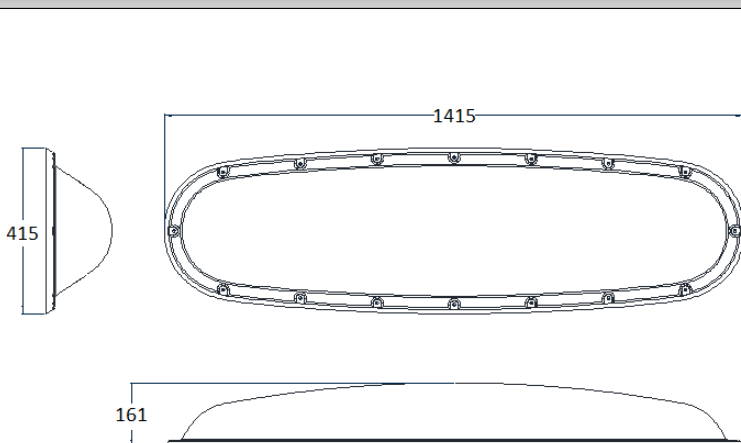

Product Dimensions

Polar Plot: PR-1415-NM-CW

Protectalux LED 1415 LINEAR LUMINAIRE

Ordering Guide & Lighting Data

IES / LDT Files available on Request

LIGHTING DATA—5MM CLEAR LENS

| Product Code | CRI | Colour (CCT) | Lumens (Lum) | Wattage (W) | Lum / W | Weight (Kg) |
|---------------|-----|--------------|--------------|-------------|---------|-------------|
| PR-1415-LO-WW | >80 | 3000k | 3,932 | 38 | 104 | 12.2 |
| PR-1415-HE-WW | >80 | 3000k | 5,584 | 51 | 109 | 12.2 |
| PR-1415-NM-WW | >80 | 3000k | 7,864 | 75 | 105 | 12.2 |
| PR-1415-HO-WW | >80 | 3000k | 10,443 | 107 | 98 | 12.2 |
| PR-1415-LO-CW | >80 | 4000k | 4,130 | 38 | 109 | 12.2 |
| PR-1415-HE-CW | >80 | 4000k | 5,815 | 51 | 114 | 12.2 |
| PR-1415-NM-CW | >80 | 4000k | 8,260 | 75 | 110 | 12.2 |
| PR-1415-HO-CW | >80 | 4000k | 10,969 | 107 | 102 | 12.2 |