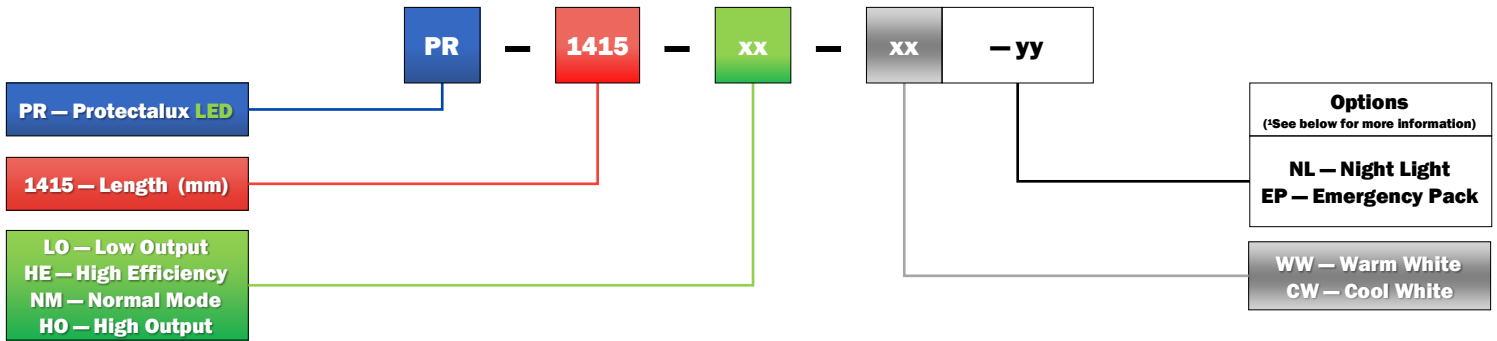

Product Dimensions

Polar Plot: PR-1415-NM-CW

Protectalux LED 1415 LINEAR LUMINAIRE

Ordering Guide & Lighting Data

IES / LDT Files available on Request

LIGHTING DATA—5MM CLEAR LENS

| Product Code | CRI | Colour (CCT) | Lumens (Lum) | Wattage (W) | Lum / W | Weight (Kg) |
|---------------|-----|--------------|--------------|-------------|---------|-------------|
| PR-1415-LO-WW | >80 | 3000k | 3,932 | 38 | 104 | 12.2 |
| PR-1415-HE-WW | >80 | 3000k | 5,584 | 51 | 109 | 12.2 |
| PR-1415-NM-WW | >80 | 3000k | 7,864 | 75 | 105 | 12.2 |
| PR-1415-HO-WW | >80 | 3000k | 10,443 | 107 | 98 | 12.2 |
| PR-1415-LO-CW | >80 | 4000k | 4,130 | 38 | 109 | 12.2 |
| PR-1415-HE-CW | >80 | 4000k | 5,815 | 51 | 114 | 12.2 |
| PR-1415-NM-CW | >80 | 4000k | 8,260 | 75 | 110 | 12.2 |
| PR-1415-HO-CW | >80 | 4000k | 10,969 | 107 | 102 | 12.2 |

Options

- Night-light—add suffix NL
- Integral 3 hour emergency battery pack—add suffix EP
- DALI — add suffix DA

Installation

- Back plate secured to ceiling or wall via 8mm sleeve anchors
- GearTray and LED mounting plate secured by M4 NYLOC nuts
- Lens secured by M6 TORX security screws (TX30 BO driver)