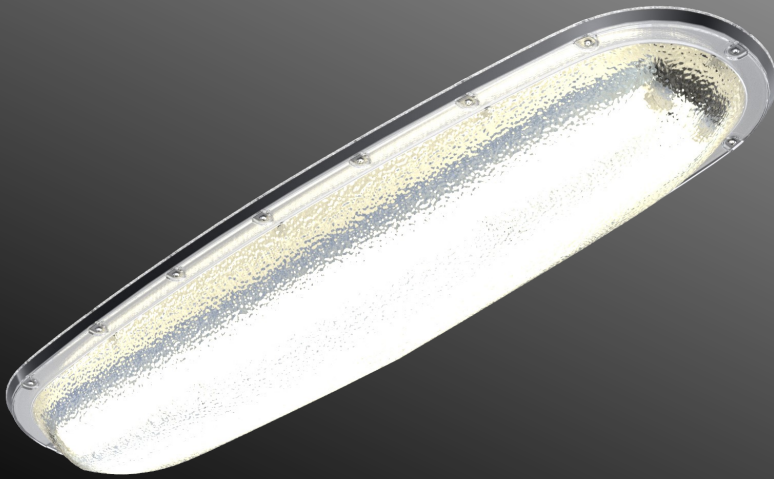

Protectalux LED

1415 LINEAR

LUMINAIRE

IK 10++

IP 65

Introduction

Light Years Ahead Ltd (LYA) is a leading UK manufacturer of anti-ligature, vandal resistant lighting solutions for the custodial, healthcare, civil and industrial sectors.

LYA have established a leading position in the custodial sector

with thousands of luminaires installed in prisons, courts and police stations across the UK and abroad. LYA's Enduralux and Protectalux brands are renowned for their durability and include a range of Ministry of Justice approved products for use in safer and standard cells.

Primary Applications

| | |
|-------------------|---|
| Custodial | Police and custody suite cells, law court holding cells, exercise yards |
| Healthcare | Patient rooms, wards |

Features & Benefits

- Anti-ligature, vandal resistant luminaire suitable for high risk environments
- High impact resistant (IK 10++) 5mm polycarbonate lens secured by tamper proof TORX security screws
- 1.5mm zintec coated mild steel powder coated (RAL 9003) base plate
- Removable GearTray and LED engine mounting plate
- Tridonic electronic componentry
- Suitable for ceiling or wall mounting
- Conduit entry through centre of base plate
- Dimmable, night-light and integral 3-hour duration emergency battery pack options
- Various colour and light output options
- Fully compliant with BS EN 60598-1