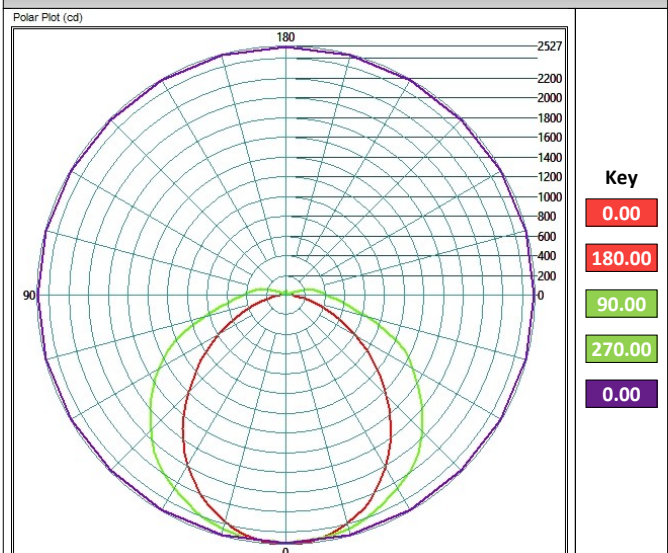

Product Dimensions

Polar Plot: PR-1415-NM-CW

Protectalux LED 1415 LINEAR LUMINAIRE

Ordering Guide & Lighting Data

IES / LDT Files available on Request

LIGHTING DATA—5MM CLEAR LENS

| Product Code | CRI | Colour (CCT) | Lumens (Lum) | Wattage (W) | Lum / W | Weight (Kg) |
|---------------|-----|--------------|--------------|-------------|---------|-------------|
| PR-1415-LO-WW | >80 | 3000k | 3,932 | 38 | 104 | 12.2 |
| PR-1415-HE-WW | >80 | 3000k | 5,584 | 51 | 109 | 12.2 |
| PR-1415-NM-WW | >80 | 3000k | 7,864 | 75 | 105 | 12.2 |
| PR-1415-HO-WW | >80 | 3000k | 10,443 | 107 | 98 | 12.2 |
| PR-1415-LO-CW | >80 | 4000k | 4,130 | 38 | 109 | 12.2 |
| PR-1415-HE-CW | >80 | 4000k | 5,815 | 51 | 114 | 12.2 |
| PR-1415-NM-CW | >80 | 4000k | 8,260 | 75 | 110 | 12.2 |
| PR-1415-HO-CW | >80 | 4000k | 10,969 | 107 | 102 | 12.2 |