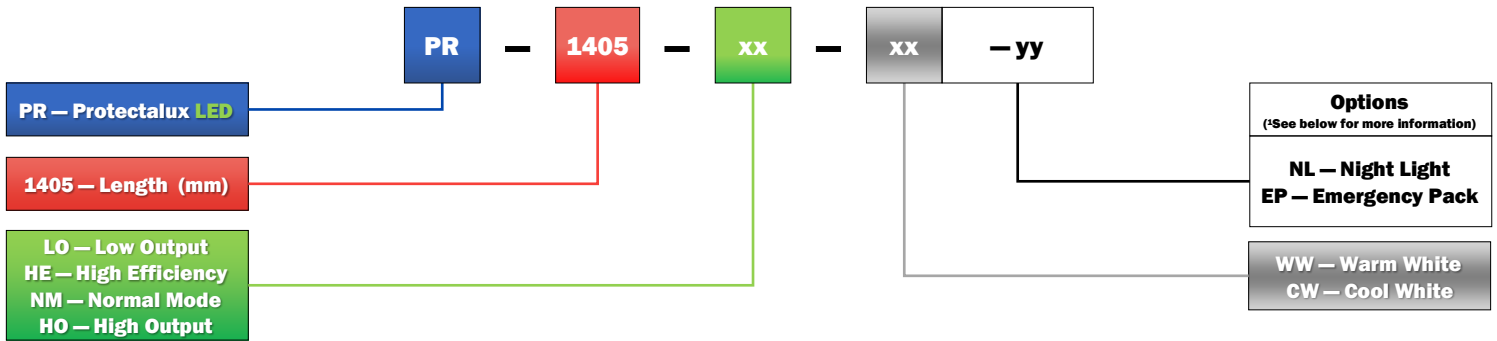

- Anti-ligature, vandal resistant luminaire suitable for high risk environments
- High impact resistant (IK 10++) 5mm polycarbonate lens secured by tamper proof TORX security screws
- 1.5mm zintec coated mild steel powder coated (RAL 9003) base plate
- Removable GearTray and LED engine mounting plate
- Tridonic electronic componentry
- Suitable for ceiling or wall mounting
- Conduit entry through centre of base plate
- Dimmable, night-light and integral 3-hour duration emergency battery pack options
- Various colour and light output options
- Fully compliant with BS EN 60598-1

Product Dimensions

Polar Plot: PR-1405-NM-CW

Protectalux LED 1405 LINEAR LUMINAIRE

Ordering Guide & Lighting Data

IES / LDT Files available on Request

LIGHTING DATA—5MM CLEAR LENS

Product Code	CRI	Colour (CCT)	Lumens (Lum)	Wattage (W)	Lum / W	Weight (Kg)
PR-1405-LO-WW	>80	3000k	3,885	38	105	10.1
PR-1405-HE-WW	>80	3000k	5,584	51	109	10.1
PR-1405-NM-WW	>80	3000k	7,864	75	105	10.1
PR-1405-HO-WW	>80	3000k	10,443	107	98	10.1
PR-1405-LO-CW	>80	4000k	4,081	38	105	10.1
PR-1405-HE-CW	>80	4000k	5,815	51	109	10.1
PR-1405-NM-CW	>80	4000k	8,260	75	110	10.1
PR-1405-HO-CW	>80	4000k	10,969	107	102	10.1

Options

- Night-light—add suffix NL
- Integral 3 hour emergency battery pack—add suffix EP
- DALI — add suffix DA

Installation

- Back plate secured to ceiling or wall via 8mm sleeve anchors
- GearTray and LED mounting plate secured by M4 NYLOC nuts
- Lens secured by M6 TORX security screws (TX30 BO driver)