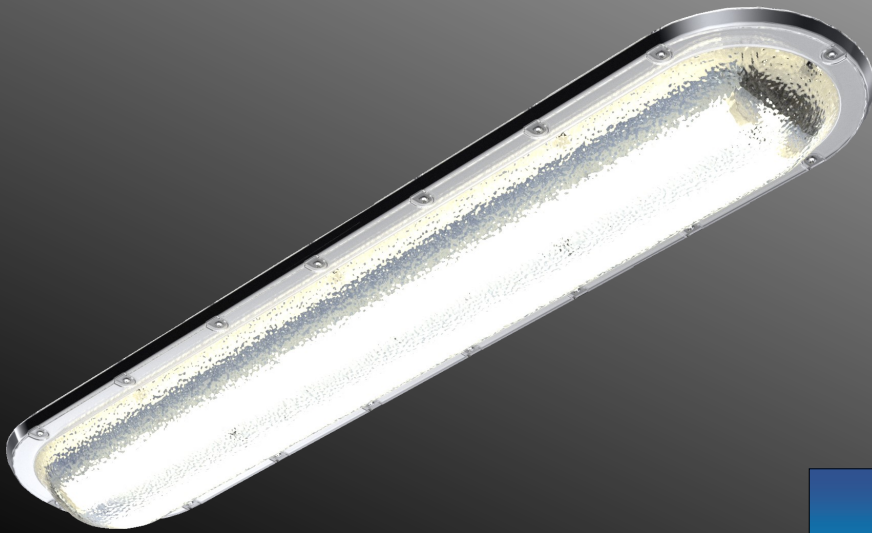

Protectalux **LED**

1405 LINEAR

LUMINAIRE

IK 10++

IP 65

Introduction

Light Years Ahead Ltd (LYA) is a leading UK manufacturer of anti-ligature, vandal resistant lighting solutions for the custodial, healthcare, civil and industrial sectors.

LYA have established a leading position in the custodial sector

with thousands of luminaires installed in prisons, courts and police stations across the UK and abroad. LYA's Enduralux and Protectalux brands are renowned for their durability and include a range of Ministry of Justice approved products for use in safer and standard cells.

- Anti-ligature, vandal resistant luminaire suitable for high risk environments
- High impact resistant (IK 10++) 5mm polycarbonate lens secured by tamper proof TORX security screws
- 1.5mm zintec coated mild steel powder coated (RAL 9003) base plate
- Removable GearTray and LED engine mounting plate
- Tridonic electronic componentry
- Suitable for ceiling or wall mounting
- Conduit entry through centre of base plate
- Dimmable, night-light and integral 3-hour duration emergency battery pack options
- Various colour and light output options
- Fully compliant with BS EN 60598-1

Product Dimensions

Polar Plot: PR-1405-NM-CW

Protectalux LED 1405 LINEAR LUMINAIRE

Ordering Guide & Lighting Data

IES / LDT Files available on Request

LIGHTING DATA—5MM CLEAR LENS

Product Code	CRI	Colour (CCT)	Lumens (Lum)	Wattage (W)	Lum / W	Weight (Kg)
PR-1405-LO-WW	>80	3000k	3,885	38	105	10.1
PR-1405-HE-WW	>80	3000k	5,584	51	109	10.1
PR-1405-NM-WW	>80	3000k	7,864	75	105	10.1
PR-1405-HO-WW	>80	3000k	10,443	107	98	10.1
PR-1405-LO-CW	>80	4000k	4,081	38	105	10.1
PR-1405-HE-CW	>80	4000k	5,815	51	109	10.1
PR-1405-NM-CW	>80	4000k	8,260	75	110	10.1
PR-1405-HO-CW	>80	4000k	10,969	107	102	10.1