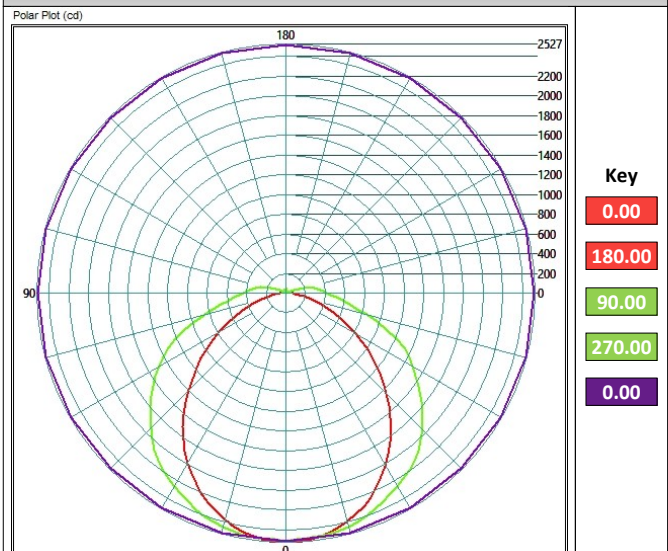

Product Dimensions

Polar Plot: PR-1405-NM-CW

Protectalux LED 1405 LINEAR LUMINAIRE

Ordering Guide & Lighting Data

IES / LDT Files available on Request

LIGHTING DATA—5MM CLEAR LENS

Product Code	CRI	Colour (CCT)	Lumens (Lum)	Wattage (W)	Lum / W	Weight (Kg)
PR-1405-LO-WW	>80	3000k	3,885	38	105	10.1
PR-1405-HE-WW	>80	3000k	5,584	51	109	10.1
PR-1405-NM-WW	>80	3000k	7,864	75	105	10.1
PR-1405-HO-WW	>80	3000k	10,443	107	98	10.1
PR-1405-LO-CW	>80	4000k	4,081	38	105	10.1
PR-1405-HE-CW	>80	4000k	5,815	51	109	10.1
PR-1405-NM-CW	>80	4000k	8,260	75	110	10.1
PR-1405-HO-CW	>80	4000k	10,969	107	102	10.1