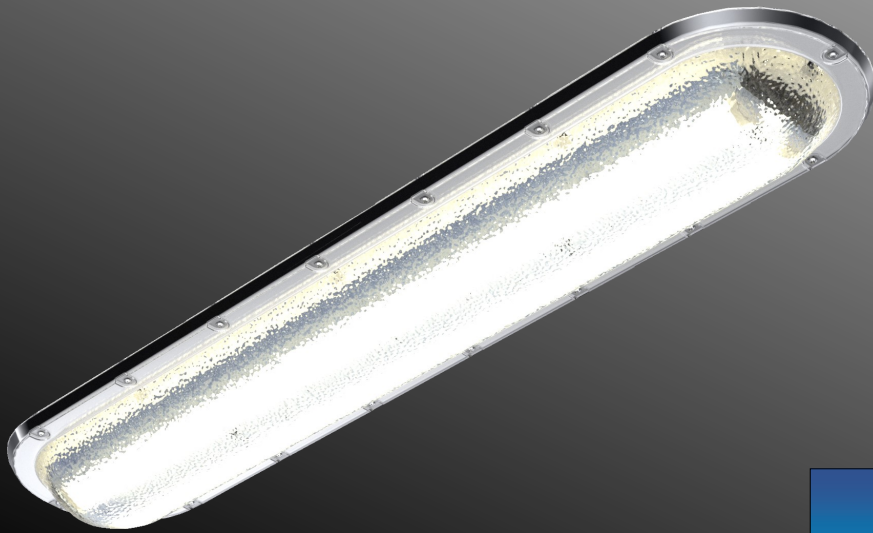

# Protectalux LED

## 1405 LINEAR

### LUMINAIRE

IK 10++

IP 65

### Features & Benefits

- Anti-ligature, vandal resistant luminaire suitable for high risk environments
- High impact resistant (IK 10++) 5mm polycarbonate lens secured by tamper proof TORX security screws
- 1.5mm zintec coated mild steel powder coated (RAL 9003) base plate
- Removable GearTray and LED engine mounting plate
- Tridonic electronic componentry
- Suitable for ceiling or wall mounting
- Conduit entry through centre of base plate
- Dimmable, night-light and integral 3-hour duration emergency battery pack options
- Various colour and light output options
- Fully compliant with BS EN 60598-1