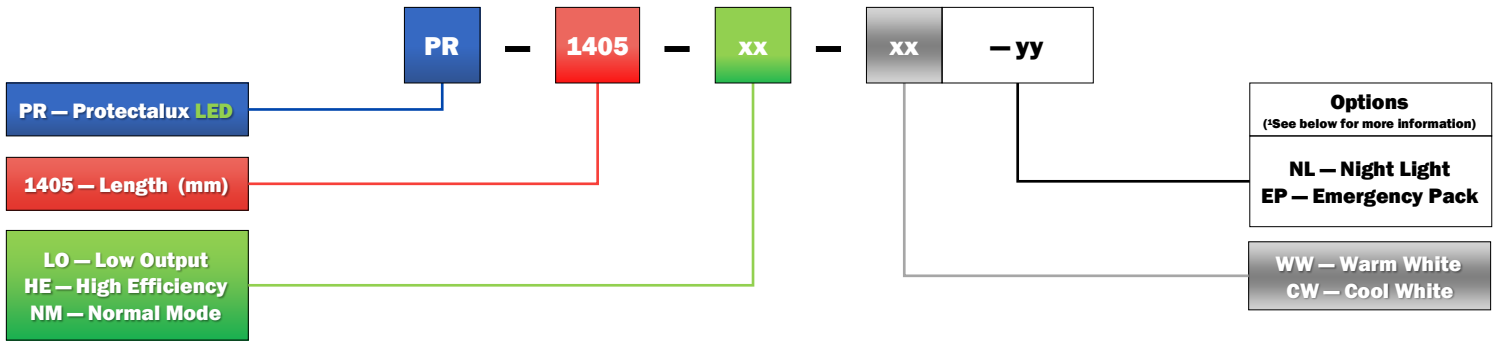

Protectalux LED 1405 LINEAR LUMINAIRE

Ordering Guide & Lighting Data

IES / LDT Files available on Request