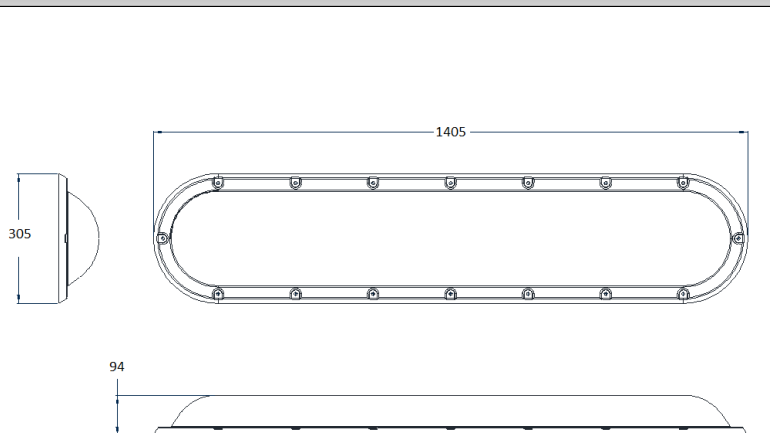

Product Dimensions

Polar Plot: PR-1405-NM-CW

Protectalux LED 1405 LINEAR LUMINAIRE

Ordering Guide & Lighting Data

IES / LDT Files available on Request

LIGHTING DATA—5MM CLEAR LENS

Product Code	CRI	Colour (CCT)	Lumens (Lum)	Wattage (W)	Lum / W	Weight (Kg)
PR-1405-LO-WW	>80	3000k	3,885	38	105	10.1
PR-1405-HE-WW	>80	3000k	5,584	51	109	10.1
PR-1405-NM-WW	>80	3000k	7,864	75	105	10.1
PR-1405-HO-WW	>80	3000k	10,443	107	98	10.1
PR-1405-LO-CW	>80	4000k	4,081	38	105	10.1
PR-1405-HE-CW	>80	4000k	5,815	51	109	10.1
PR-1405-NM-CW	>80	4000k	8,260	75	110	10.1
PR-1405-HO-CW	>80	4000k	10,969	107	102	10.1