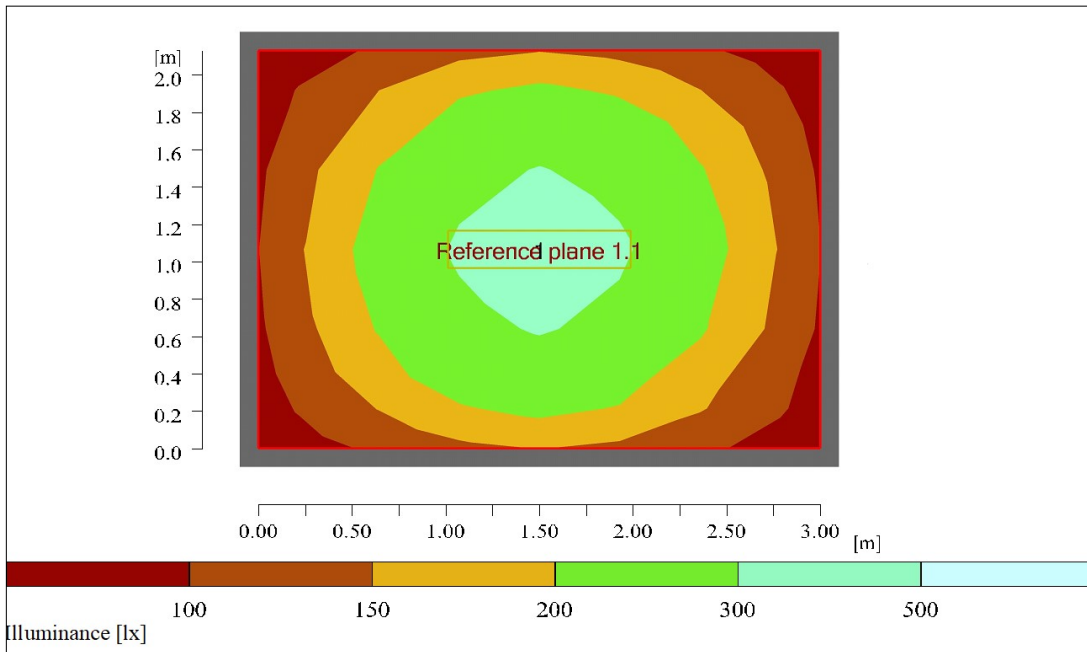

Product Dimensions

Polar Plot: ENX-975-NM-WW

Enduralux X 975 STANDARD CELL

LINEAR LUMINAIRE

Ordering Guide & Lighting Data

IES / LDT Files available on Request

Key

Cell Dimensions;

- Length: 3.0m
- Width: 2.5m
- Height: 2.5m

Luminaire mounting: ceiling

Reference plane: 1.0m

Wattage : 37

Average lux: 190

Standard Features

- Mains and night light on separate circuits
- Mains and night-light outputs consistent with MoJ Standard cellular accommodation specified lux levels
- 3000K colour temperature—as specified by the MoJ