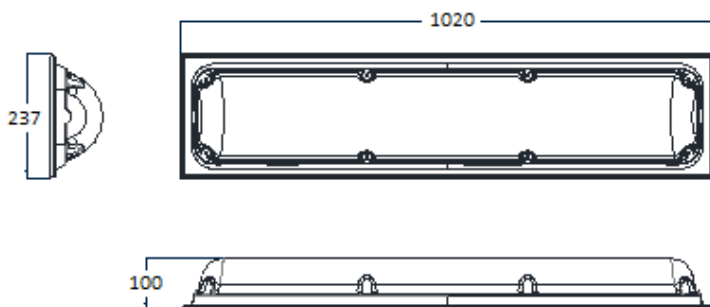

Product Dimensions

Polar Plot: ENX-975-NM-WW

Enduralux X 975 STANDARD CELL

LINEAR LUMINAIRE

Ordering Guide & Lighting Data

IES / LDT Files available on Request

Key

Cell Dimensions;

- Length: 3.0m
- Width: 2.5m
- Height: 2.5m

Luminaire mounting: ceiling

Reference plane: 1.0m

Wattage : 37

Average lux: 190

Standard Features

- Mains and night light on separate circuits
- Mains and night-light outputs consistent with MoJ Standard cellular accommodation specified lux levels
- 3000K colour temperature—as specified by the MoJ