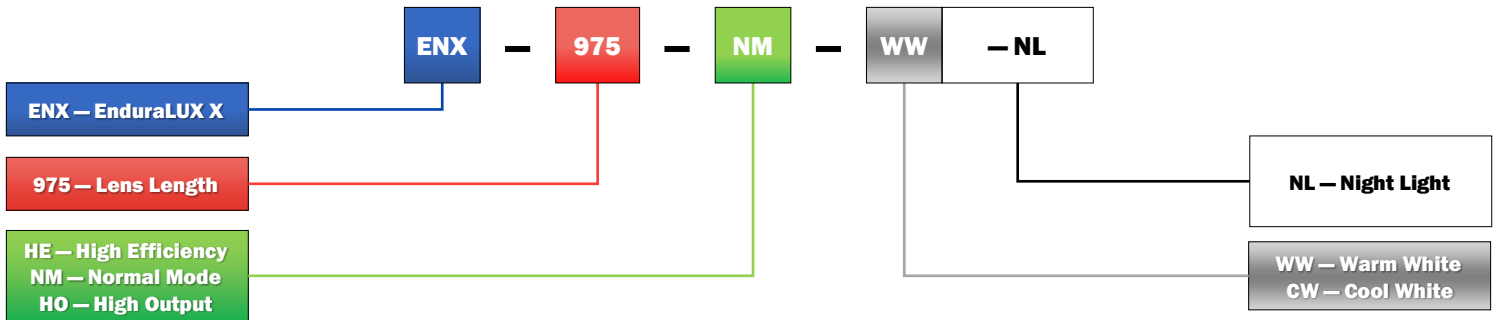

Product Dimensions

Polar Plot: ENX-975-NM-WW

Enduralux X 975 STANDARD CELL

LINEAR LUMINAIRE

Ordering Guide & Lighting Data

IES / LDT Files available on Request

Key

Cell Dimensions;

- Length: 3.0m
- Width: 2.5m
- Height: 2.5m

Luminaire mounting: ceiling

Reference plane: 1.0m

Wattage : 37

Average lux: 190

Standard Features

- Mains and night light on separate circuits
- Mains and night-light outputs consistent with MoJ Standard cellular accommodation specified lux levels
- 3000K colour temperature—as specified by the MoJ