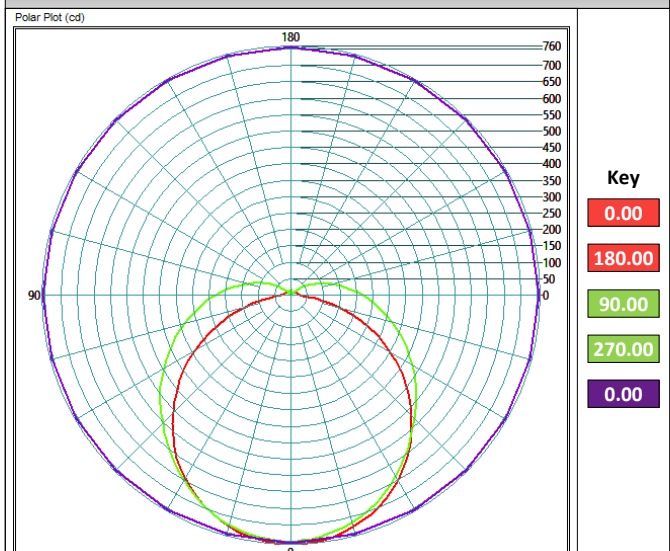

Product Dimensions

Polar Plot: ENX-975-NM-WW

Enduralux X 975 STANDARD CELL

LINEAR LUMINAIRE

Ordering Guide & Lighting Data

IES / LDT Files available on Request

Key

Cell Dimensions;

- Length: 3.0m
- Width: 2.5m
- Height: 2.5m

Luminaire mounting: ceiling

Reference plane: 1.0m

Wattage : 37

Average lux: 190

Standard Features

- Mains and night light on separate circuits
- Mains and night-light outputs consistent with MoJ Standard cellular accommodation specified lux levels
- 3000K colour temperature—as specified by the MoJ