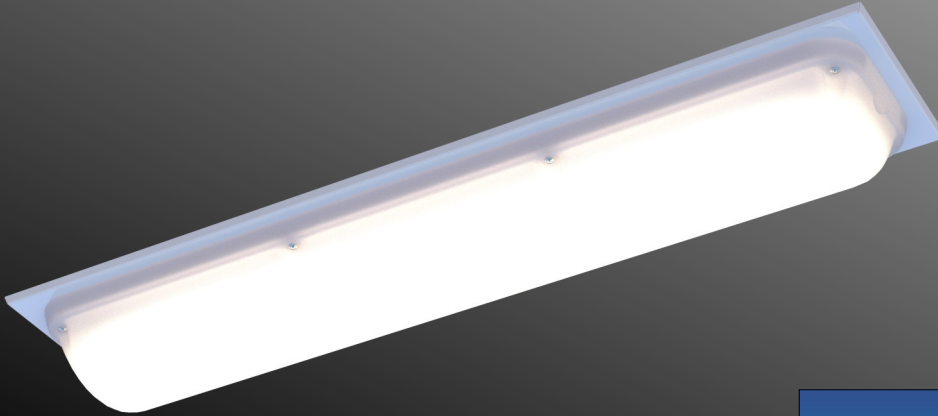

Enduralux X 975

STANDARD CELL

LINEAR LUMINAIRE

IK 10++

IP 54

Introduction

Light Years Ahead Ltd (LYA) is a leading UK manufacturer of anti-ligature, vandal resistant lighting solutions for the custodial, healthcare, civil and industrial sectors.

LYA have established a leading position in the custodial sector

with thousands of luminaires installed in prisons, courts and police stations across the UK and abroad. LYA's Enduralux and Protectalux brands are renowned for their durability and include a range of Ministry of Justice approved products for use in safer and standard cells.

Primary Application – 'Standard' Cells

Custodial	Prison 'Standard' Cellular accommodation as specified by the Ministry of Justice
Healthcare	High risk patient accommodation

Features & Benefits

- Ministry of Justice (MoJ) approved anti-ligature vandal resistant luminaire suitable for 'Standard' Cellular accommodation
- T5 and LED versions on MoJ list of approved products tested in accordance with STD/E/SPEC/021
- Vandal resistant (IK 10++) 5mm opal polycarbonate lens secured by tamper proof TORX security screws
- 1.5mm zintec coated mild steel powder coated (RAL 9003) mounting plate and base plate
- Removable GearTray and LED engine plate
- Tridonic electronic componentry
- Suitable for ceiling or wall mounting
- Conduit entry through centre of base plate
- Mains and night-light on separate circuits

- Length: 3.0m
- Width: 2.5m
- Height: 2.5m

Luminaire mounting: ceiling

Reference plane: 1.0m

Wattage : 37

Average lux: 190

Standard Features

- Mains and night light on separate circuits
- Mains and night-light outputs consistent with MoJ Standard cellular accommodation specified lux levels
- 3000K colour temperature—as specified by the MoJ