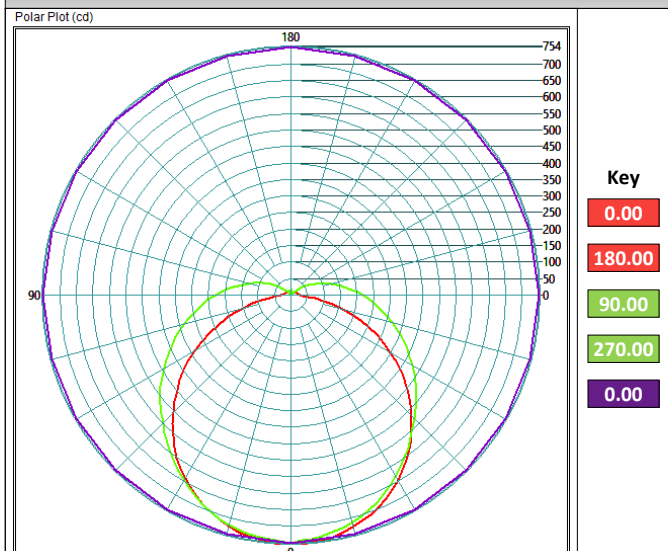

Product Dimensions

Polar Plot: ENX-675-NM-WW

Enduralux X 675

STANDARD CELL

LINEAR LUMINAIRE

Ordering Guide & Lighting Data

IES / LDT Files available on Request

Key

Cell Dimensions;

- Length: 3.0m
- Width: 2.5m
- Height: 2.5m

Luminaire mounting: ceiling

Reference plane: 1.0m

Wattage : 35

Average lux: 163

Standard Features

- Mains and night light on separate circuits
- Mains and night-light outputs consistent with MoJ Standard cellular accommodation specified lux levels
- 3000K colour temperature—as specified by the MoJ