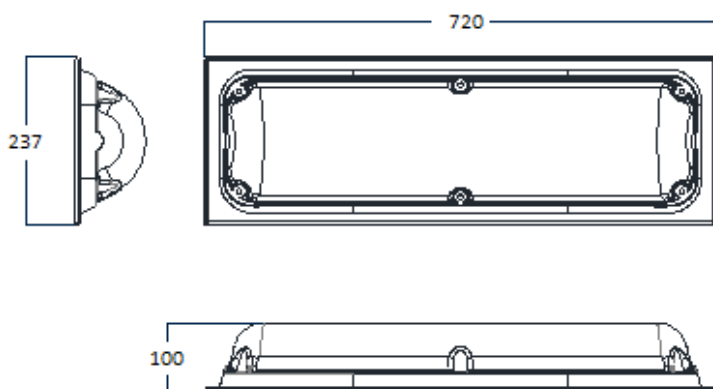

Product Dimensions

Polar Plot: ENX-675-NM-WW

Enduralux X 675

STANDARD CELL

LINEAR LUMINAIRE

Ordering Guide & Lighting Data

IES / LDT Files available on Request

Key

Cell Dimensions;

- Length: 3.0m
- Width: 2.5m
- Height: 2.5m

Luminaire mounting: ceiling

Reference plane: 1.0m

Wattage : 35

Average lux: 163

Standard Features

- Mains and night light on separate circuits
- Mains and night-light outputs consistent with MoJ Standard cellular accommodation specified lux levels
- 3000K colour temperature—as specified by the MoJ