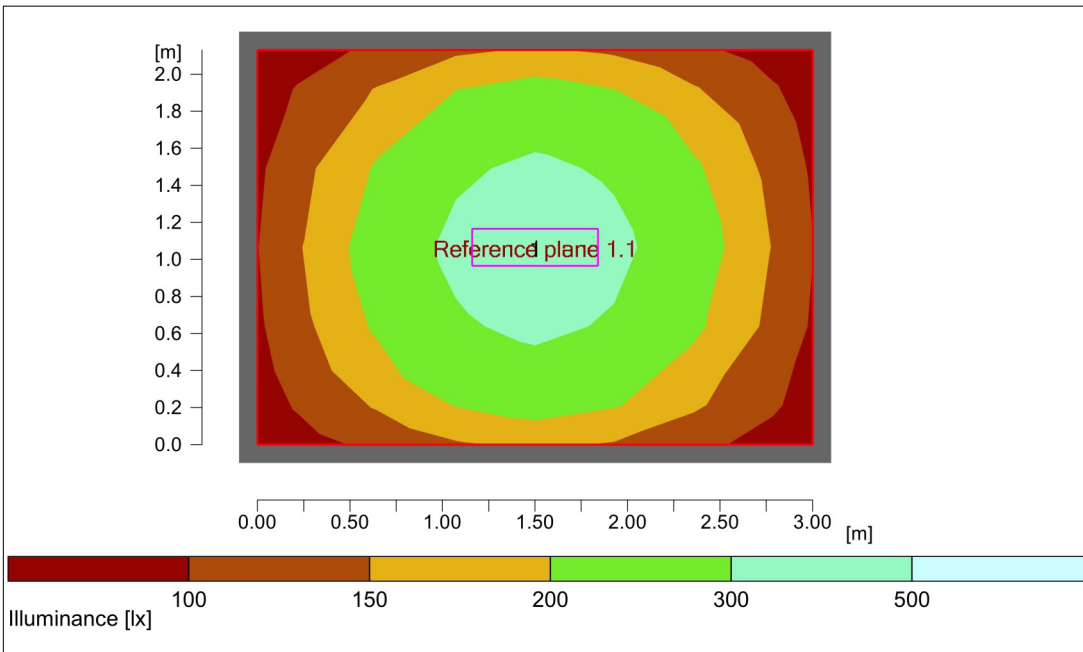

Product Dimensions

Polar Plot: ENX-675-NM-WW

Enduralux X 675

STANDARD CELL

LINEAR LUMINAIRE

Ordering Guide & Lighting Data

IES / LDT Files available on Request

Key

Cell Dimensions;

- Length: 3.0m
- Width: 2.5m
- Height: 2.5m

Luminaire mounting: ceiling

Reference plane: 1.0m

Wattage : 35

Average lux: 163

Standard Features

- Mains and night light on separate circuits
- Mains and night-light outputs consistent with MoJ Standard cellular accommodation specified lux levels
- 3000K colour temperature—as specified by the MoJ