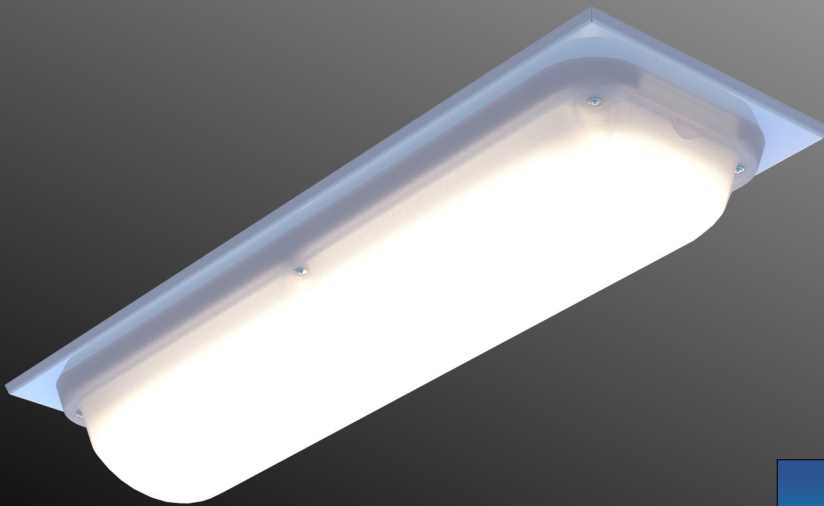

Enduralux X 675

STANDARD CELL

LINEAR LUMINAIRE

IK 10++

IP 54

Introduction

Light Years Ahead Ltd (LYA) is a leading UK manufacturer of anti-ligature, vandal resistant lighting solutions for the custodial, healthcare, civil and industrial sectors.

LYA have established a leading position in the custodial sector

with thousands of luminaires installed in prisons, courts and police stations across the UK and abroad. LYA's Enduralux and Protectalux brands are renowned for their durability and include a range of Ministry of Justice approved products for use in safer and standard cells.

Features & Benefits

- Ministry of Justice (MoJ) approved anti-ligature vandal resistant luminaire suitable for 'Standard' Cellular accommodation
- T5 and LED versions on MoJ list of approved products tested in accordance with STD/E/SPEC/021
- Vandal resistant (IK 10++) 5mm opal polycarbonate lens secured by tamper proof TORX security screws
- 1.5mm zintec coated mild steel powder coated (RAL 9003) mounting plate and base plate
- Removable GearTray and LED engine plate
- Tridonic electronic componentry
- Suitable for ceiling or wall mounting
- Conduit entry through centre of base plate
- Mains and night-light on separate circuits

Cell Dimensions;

- Length: 3.0m
- Width: 2.5m
- Height: 2.5m

Luminaire mounting: ceiling

Reference plane: 1.0m

Wattage : 35

Average lux: 163

Standard Features

- Mains and night light on separate circuits
- Mains and night-light outputs consistent with MoJ Standard cellular accommodation specified lux levels
- 3000K colour temperature—as specified by the MoJ