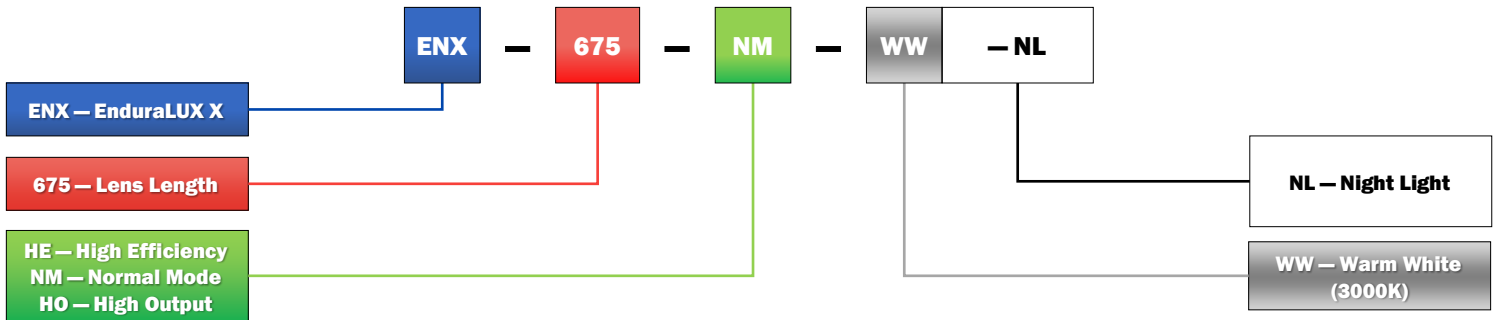

Product Dimensions

Polar Plot: ENX-675-NM-WW

Enduralux X 675

STANDARD CELL

LINEAR LUMINAIRE

Ordering Guide & Lighting Data

IES / LDT Files available on Request

Key

Cell Dimensions;

- Length: 3.0m
- Width: 2.5m
- Height: 2.5m

Luminaire mounting: ceiling

Reference plane: 1.0m

Wattage : 35

Average lux: 163

Standard Features

- Mains and night light on separate circuits
- Mains and night-light outputs consistent with MoJ Standard cellular accommodation specified lux levels
- 3000K colour temperature—as specified by the MoJ