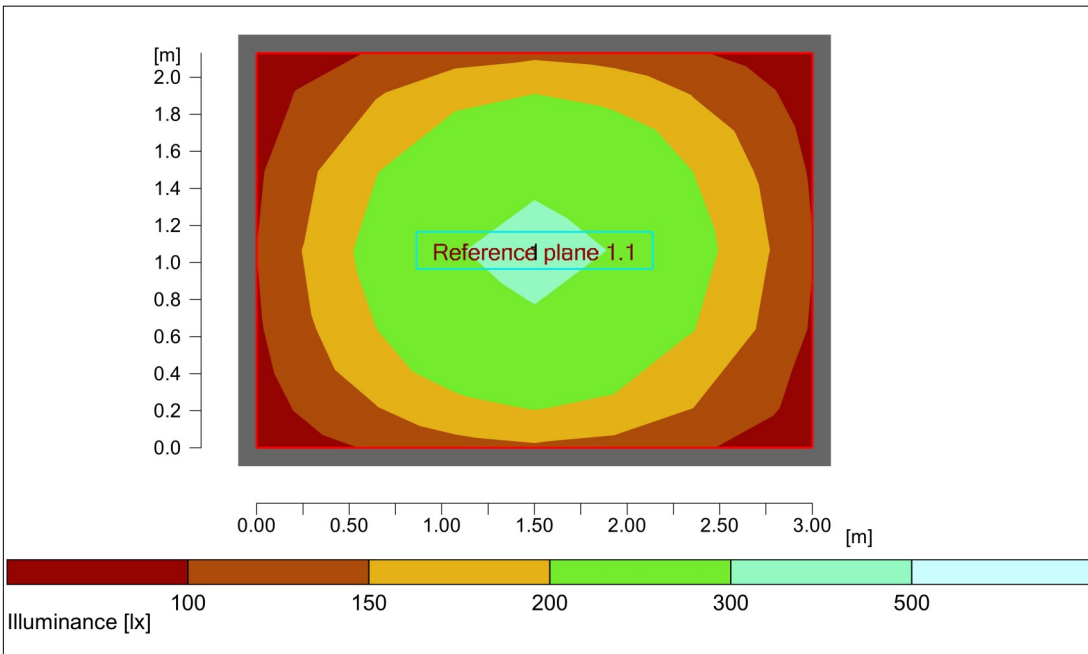

Primary Application – 'Standard' Cells

Custodial	Prison 'Standard' Cellular accommodation as specified by the Ministry of Justice
Healthcare	High risk patient accommodation

Product Dimensions

Polar Plot: ENX-1275-NM-WW

Enduralux X 1275 STANDARD CELL

LINEAR LUMINAIRE

Ordering Guide & Lighting Data

IES / LDT Files available on Request

Key

Cell Dimensions;

- Length: 3.0m
- Width: 2.5m
- Height: 2.5m

Luminaire mounting: ceiling

Reference plane: 1.0m

Wattage : 35

Average lux: 183

Standard Features

- Mains and night light on separate circuits
- Mains and night-light outputs consistent with MoJ Standard cellular accommodation specified lux levels
- 3000K colour temperature—as specified by the MoJ