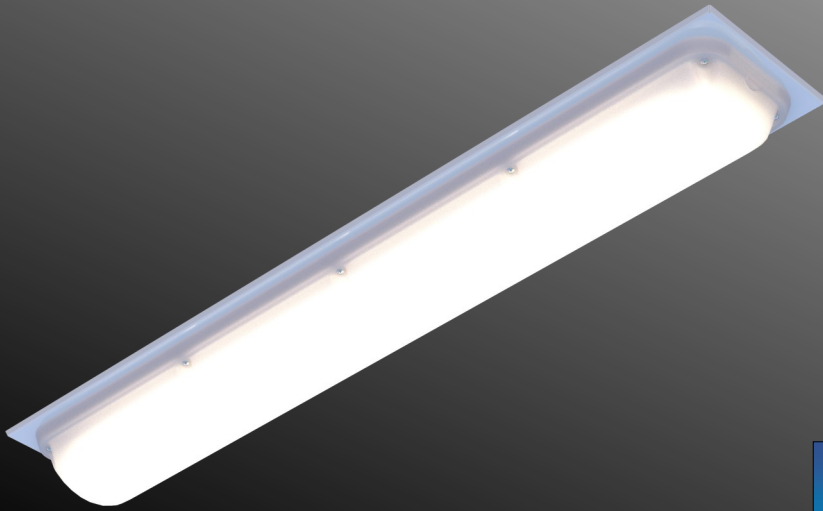

Enduralux X 1275

STANDARD CELL

LINEAR LUMINAIRE

IK 10++

IP 54

Introduction

Light Years Ahead Ltd (LYA) is a leading UK manufacturer of anti-ligature, vandal resistant lighting solutions for the custodial, healthcare, civil and industrial sectors.

LYA have established a leading position in the custodial sector

with thousands of luminaires installed in prisons, courts and police stations across the UK and abroad. LYA's Enduralux and Protectalux brands are renowned for their durability and include a range of Ministry of Justice approved products for use in safer and standard cells.

Features & Benefits

- Ministry of Justice (MoJ) approved anti-ligature vandal resistant luminaire suitable for 'Standard' Cellular accommodation
- T5 and LED versions on MoJ list of approved products tested in accordance with STD/E/SPEC/021
- Vandal resistant (IK 10++) 5mm opal polycarbonate lens secured by tamper proof TORX security screws
- 1.5mm zintec coated mild steel powder coated (RAL 9003) mounting plate and base plate
- Removable GearTray and LED engine plate
- Tridonic electronic componentry
- Suitable for ceiling or wall mounting
- Conduit entry through centre of base plate
- Mains and night-light on separate circuits

Enduralux X 1275 STANDARD CELL

LINEAR LUMINAIRE

Ordering Guide & Lighting Data

IES / LDT Files available on Request

Key

Cell Dimensions;

- Length: 3.0m
- Width: 2.5m
- Height: 2.5m

Luminaire mounting: ceiling