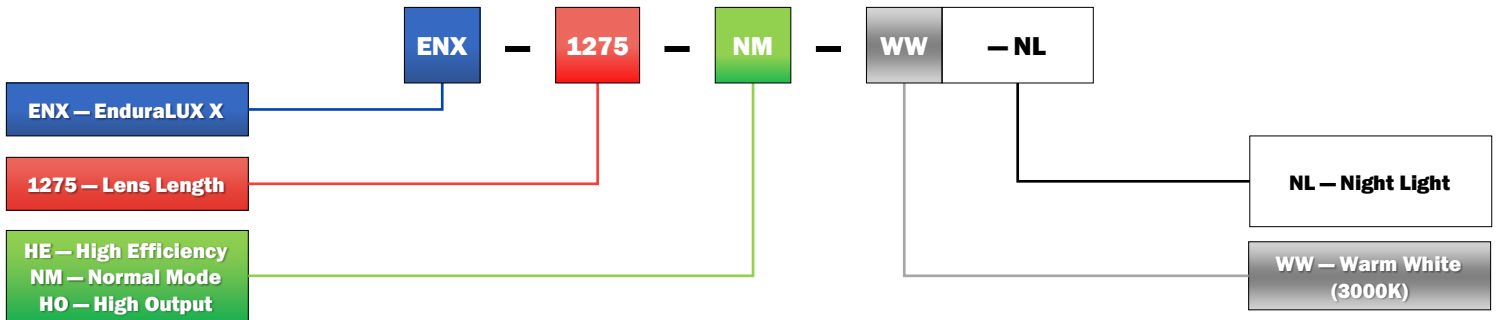

Primary Application – 'Standard' Cells

Custodial	Prison 'Standard' Cellular accommodation as specified by the Ministry of Justice
Healthcare	High risk patient accommodation

Product Dimensions

Polar Plot: ENX-1275-NM-WW

Enduralux X 1275 STANDARD CELL

LINEAR LUMINAIRE

Ordering Guide & Lighting Data

IES / LDT Files available on Request

Key

Cell Dimensions;

- Length: 3.0m
- Width: 2.5m
- Height: 2.5m

Luminaire mounting: ceiling

Reference plane: 1.0m

Wattage : 35

Average lux: 183

Standard Features

- Mains and night light on separate circuits
- Mains and night-light outputs consistent with MoJ Standard cellular accommodation specified lux levels
- 3000K colour temperature—as specified by the MoJ