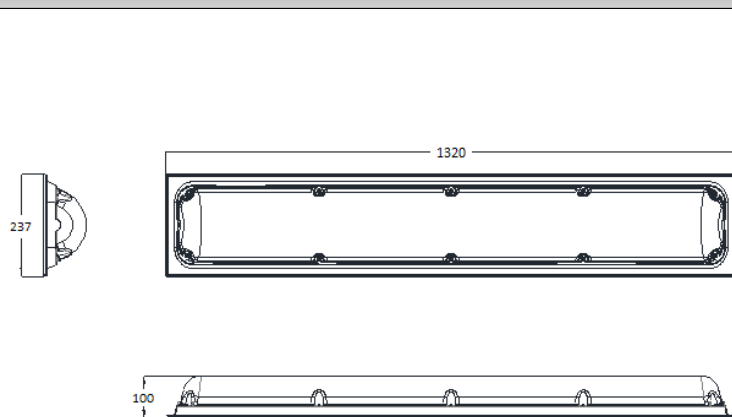

Features & Benefits

- Ministry of Justice (MoJ) approved anti-ligature vandal resistant luminaire suitable for 'Standard' Cellular accommodation
- T5 and LED versions on MoJ list of approved products tested in accordance with STD/E/SPEC/021
- Vandal resistant (IK 10++) 5mm opal polycarbonate lens secured by tamper proof TORX security screws
- 1.5mm zintec coated mild steel powder coated (RAL 9003) mounting plate and base plate
- Removable GearTray and LED engine plate
- Tridonic electronic componentry
- Suitable for ceiling or wall mounting
- Conduit entry through centre of base plate
- Mains and night-light on separate circuits

Primary Application – 'Standard' Cells

Custodial	Prison 'Standard' Cellular accommodation as specified by the Ministry of Justice
Healthcare	High risk patient accommodation

Product Dimensions

Polar Plot: ENX-1275-NM-WW

Enduralux X 1275 STANDARD CELL

LINEAR LUMINAIRE

Ordering Guide & Lighting Data

IES / LDT Files available on Request

Key

Cell Dimensions;

- Length: 3.0m
- Width: 2.5m
- Height: 2.5m

Luminaire mounting: ceiling