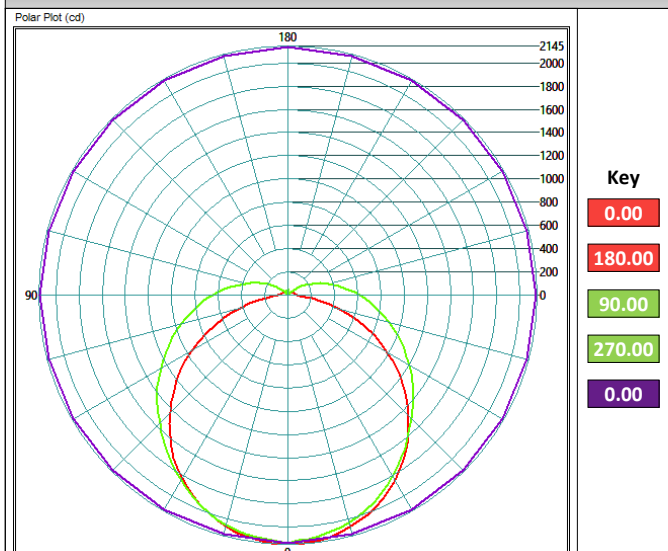

Primary Application – 'Standard' Cells

Custodial	Prison 'Standard' Cellular accommodation as specified by the Ministry of Justice
Healthcare	High risk patient accommodation

Product Dimensions

Polar Plot: ENX-1275-NM-WW

Enduralux X 1275 STANDARD CELL

LINEAR LUMINAIRE

Ordering Guide & Lighting Data

IES / LDT Files available on Request

Key

Cell Dimensions;

- Length: 3.0m
- Width: 2.5m
- Height: 2.5m

Luminaire mounting: ceiling

Reference plane: 1.0m

Wattage : 35

Average lux: 183

Standard Features

- Mains and night light on separate circuits
- Mains and night-light outputs consistent with MoJ Standard cellular accommodation specified lux levels
- 3000K colour temperature—as specified by the MoJ