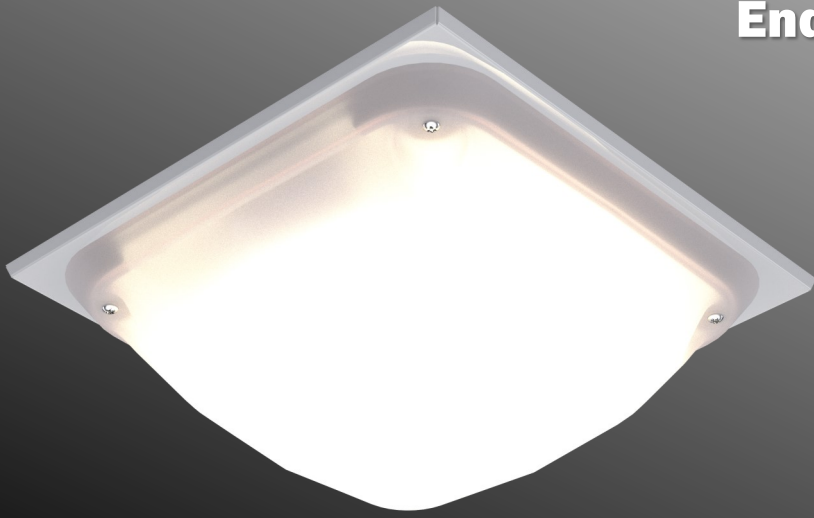

Enduralux X STANDARD CELL BULKHEAD LUMINAIRE

IK 10++

IP 54

Introduction

Light Years Ahead Ltd (LYA) is a leading UK manufacturer of anti-ligature, vandal resistant lighting solutions for the custodial, healthcare, civil and industrial sectors.

Primary Application – 'Standard' Cells

Custodial	Prison 'Standard' Cellular accommodation as specified by the Ministry of Justice
Healthcare	High risk patient accommodation

Features & Benefits

- Ministry of Justice (MoJ) approved anti-ligature vandal resistant luminaire suitable for 'Standard' Cellular accommodation
- T5 and LED versions on MoJ list of approved products tested in accordance with STD/E/SPEC/021
- Vandal resistant (IK 10++) 5mm opal polycarbonate lens secured by tamper proof TORX security screws
- 1.5mm zintec coated mild steel powder coated (RAL 9003) mounting plate and base plate
- Removable GearTray and LED engine plate
- Tridonic electronic componentry
- Suitable for ceiling or wall mounting
- Conduit entry through centre of base plate
- Mains and night-light on separate circuits

Product Dimensions

Polar Plot: ENBX-NM-WW

Enduralux X STANDARD CELL BULKHEAD LUMINAIRE

Ordering Guide (Code: ENBX) & Lighting Data

IES / LDT Files available on Request

Key

Cell Dimensions;

- Length: 3.0m
- Width: 2.5m
- Height: 2.5m

Luminaire mounting: ceiling

Reference plane: 1.0m

Enduralux X Standard Cell

Bulkhead: 20 Watts

Standard Features

- Mains and night light on separate circuits
- Mains and night-light outputs consistent with MoJ Standard cellular accommodation specified lux levels
- 3000K colour temperature—as specified by the MoJ