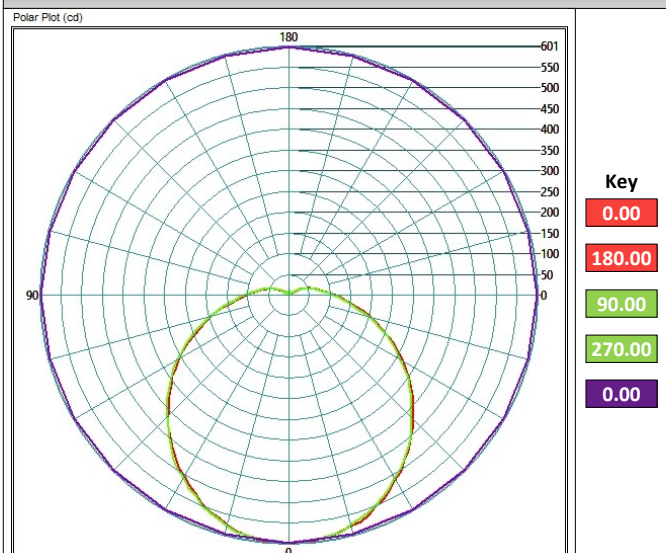

Product Dimensions

Polar Plot: ENBX-NM-WW

Enduralux X STANDARD CELL BULKHEAD LUMINAIRE

Ordering Guide (Code: ENBX) & Lighting Data

IES / LDT Files available on Request

Key

Cell Dimensions;

- Length: 3.0m
- Width: 2.5m
- Height: 2.5m

Luminaire mounting: ceiling

Reference plane: 1.0m

Enduralux X Standard Cell

Bulkhead: 20 Watts

Standard Features

- Mains and night light on separate circuits
- Mains and night-light outputs consistent with MoJ Standard cellular accommodation specified lux levels
- 3000K colour temperature—as specified by the MoJ