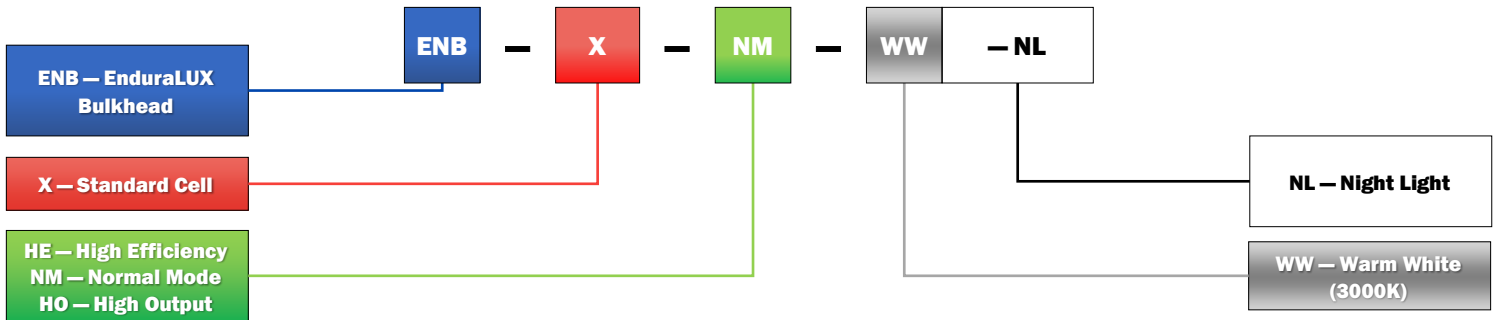

Product Dimensions

Polar Plot: ENBX-NM-WW

Enduralux X STANDARD CELL BULKHEAD LUMINAIRE

Ordering Guide (Code: ENBX) & Lighting Data

IES / LDT Files available on Request

Key

Cell Dimensions;

- Length: 3.0m
- Width: 2.5m
- Height: 2.5m

Luminaire mounting: ceiling

Reference plane: 1.0m

Enduralux X Standard Cell

Bulkhead: 20 Watts

Standard Features

- Mains and night light on separate circuits
- Mains and night-light outputs consistent with MoJ Standard cellular accommodation specified lux levels
- 3000K colour temperature—as specified by the MoJ