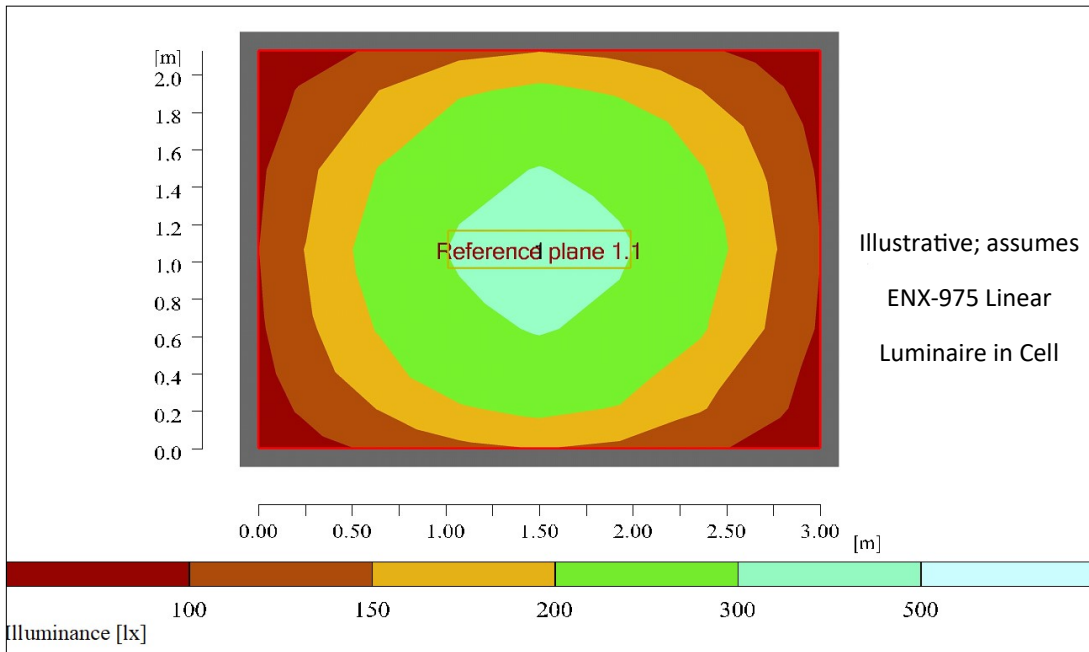

Product Dimensions

Polar Plot: ENBX-NM-WW

Enduralux X STANDARD CELL BULKHEAD LUMINAIRE

Ordering Guide (Code: ENBX) & Lighting Data

IES / LDT Files available on Request

Key

Cell Dimensions;

- Length: 3.0m
- Width: 2.5m
- Height: 2.5m

Luminaire mounting: ceiling

Reference plane: 1.0m

Enduralux X Standard Cell

Bulkhead: 20 Watts

Standard Features

- Mains and night light on separate circuits
- Mains and night-light outputs consistent with MoJ Standard cellular accommodation specified lux levels
- 3000K colour temperature—as specified by the MoJ