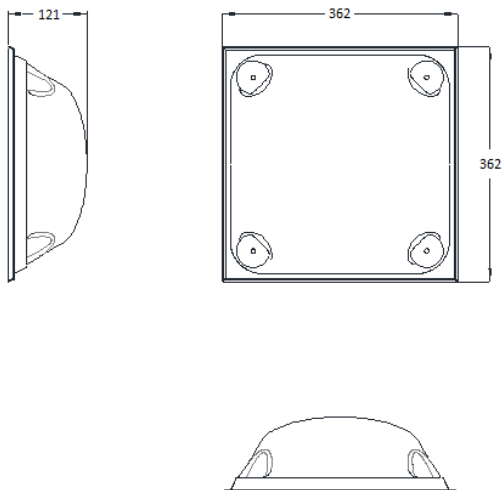

Product Dimensions

Polar Plot: ENBX-NM-WW

Enduralux X STANDARD CELL BULKHEAD LUMINAIRE

Ordering Guide (Code: ENBX) & Lighting Data

IES / LDT Files available on Request

Key

Cell Dimensions;

- Length: 3.0m
- Width: 2.5m
- Height: 2.5m

Luminaire mounting: ceiling

Reference plane: 1.0m

Enduralux X Standard Cell

Bulkhead: 20 Watts

Standard Features

- Mains and night light on separate circuits
- Mains and night-light outputs consistent with MoJ Standard cellular accommodation specified lux levels
- 3000K colour temperature—as specified by the MoJ