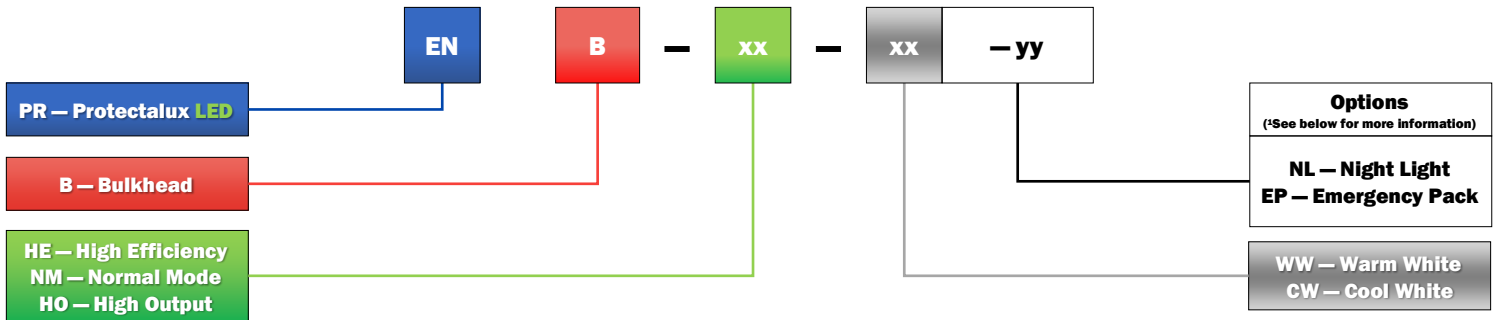

Product Dimensions

Polar Plot: ENB-NM-WW-OP/50

Enduralux LED BULKHEAD LUMINAIRE

Ordering Guide & Lighting Data

IES / LDT Files available on Request

LIGHTING DATA—5MM OPAL LENS

Product Code	CRI	Colour Temperature	Lumens (Lum)	Wattage (W)	Lum / W	Weight (Kg)
ENB-HE-WW	>80	3000k	756	9	87	2.5
ENB-NM-WW	>80	3000k	1,094	14	79	2.5
ENB-HO-WW	>80	3000k	1,384	19	71	2.5
ENB-HE-CW	>80	4000k	778	9	89	2.5
ENB-NM-CW	>80	4000k	1,126	14	81	2.5
ENB-HO-CW	>80	4000k	1,424	19	73	2.5

Options

- Integral 3 hour emergency battery pack—add suffix EP (Basic Test), EPST (Self-Test), EPAT (Automatic Test)
- DALI — add suffix DA

Installation

- Back plate secured to ceiling or wall via 8mm sleeve anchors
- GearTray and LED mounting plate secured by M4 NYLOC nuts
- Lens secured by M6 TORX security screws (TX30 BO driver)