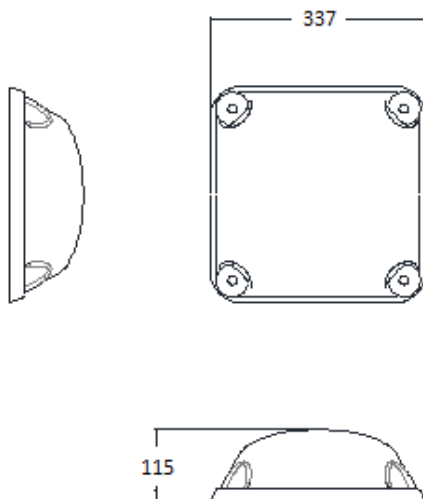

Product Dimensions

Polar Plot: ENB-NM-WW-OP/50

Enduralux LED BULKHEAD LUMINAIRE

Ordering Guide & Lighting Data

IES / LDT Files available on Request

LIGHTING DATA—5MM OPAL LENS

Product Code	CRI	Colour Temperature	Lumens (Lum)	Wattage (W)	Lum / W	Weight (Kg)
ENB-HE-WW	>80	3000k	756	9	87	2.5
ENB-NM-WW	>80	3000k	1,094	14	79	2.5
ENB-HO-WW	>80	3000k	1,384	19	71	2.5
ENB-HE-CW	>80	4000k	778	9	89	2.5
ENB-NM-CW	>80	4000k	1,126	14	81	2.5
ENB-HO-CW	>80	4000k	1,424	19	73	2.5