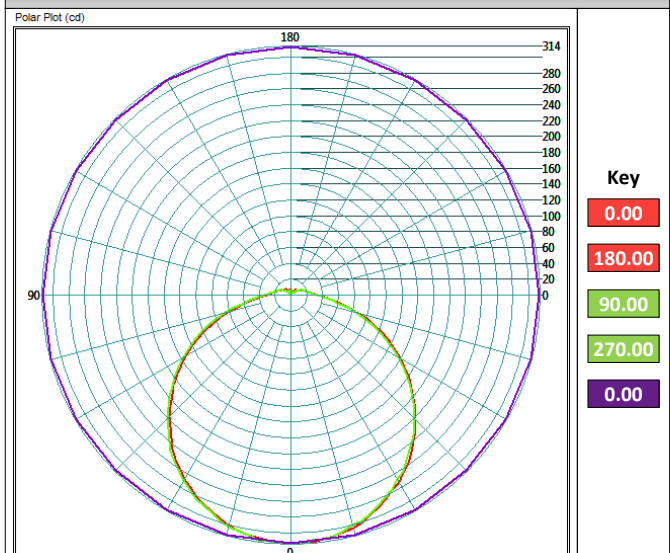

Product Dimensions

Polar Plot: ENB-NM-WW-OP/50

Enduralux LED BULKHEAD LUMINAIRE

Ordering Guide & Lighting Data

IES / LDT Files available on Request

LIGHTING DATA—5MM OPAL LENS

Product Code	CRI	Colour Temperature	Lumens (Lum)	Wattage (W)	Lum / W	Weight (Kg)
ENB-HE-WW	>80	3000k	756	9	87	2.5
ENB-NM-WW	>80	3000k	1,094	14	79	2.5
ENB-HO-WW	>80	3000k	1,384	19	71	2.5
ENB-HE-CW	>80	4000k	778	9	89	2.5
ENB-NM-CW	>80	4000k	1,126	14	81	2.5
ENB-HO-CW	>80	4000k	1,424	19	73	2.5