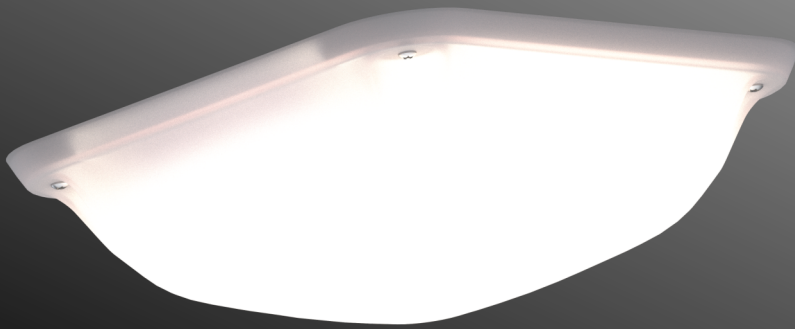

Enduralux **LED**

BULKHEAD LUMINAIRE

IK 10++

IP 54

Introduction

Light Years Ahead Ltd (LYA) is a leading UK manufacturer of anti-ligature, vandal resistant lighting solutions for the custodial, healthcare, civil and industrial sectors.

LYA have established a leading position in the custodial sector

with thousands of luminaires installed in prisons, courts and police stations across the UK and abroad. LYA's Enduralux and Protectalux brands are renowned for their durability and include a range of Ministry of Justice approved products for use in safer and standard cells.

Primary Applications

Custodial	Prison, police custody suite and law court stairwells, cubicles and store rooms
Healthcare	Stairwells, patient cubicles and store rooms

Features & Benefits

- Anti-ligature, vandal resistant luminaire suitable for high risk environments
- High impact resistant 5mm opal polycarbonate lens secured by tamper proof TORX security screws
- 1.5mm zintec coated mild steel powder coated (RAL 9003) base plate
- Removable GearTray and LED engine mounting plate
- Tridonic electronic componentry
- Suitable for ceiling or wall mounting
- Conduit entry through base plate
- Dimmable, night-light and integral 3-hour duration emergency battery pack options
- Various colour and light output options
- Fully compliant with BS EN 60598-1