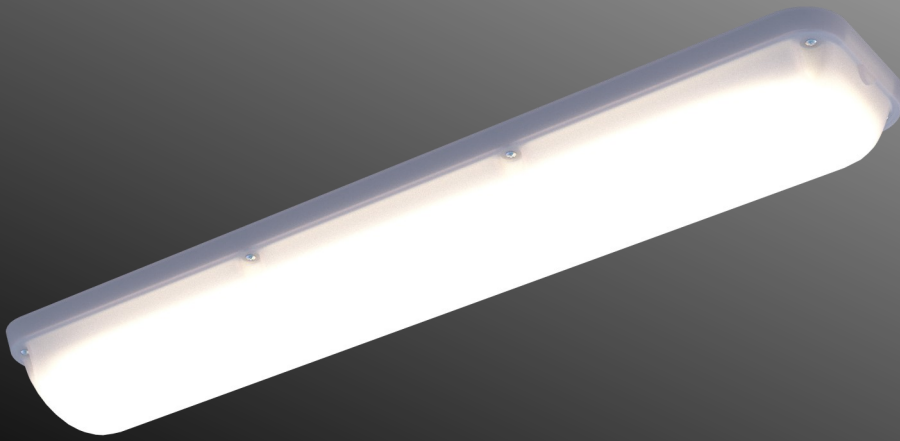

Enduralux LED 975

LINEAR LUMINAIRE

- OPAL

IK 10++

IP 54

Introduction

Light Years Ahead Ltd (LYA) is a leading UK manufacturer of anti-ligature, vandal resistant lighting solutions for the custodial, healthcare, civil and industrial sectors.

LYA have established a leading position in the custodial sector

with thousands of luminaires installed in prisons, courts and police stations across the UK and abroad. LYA's Enduralux and Protectalux brands are renowned for their durability and include a range of Ministry of Justice approved products for use in safer and standard cells.

Primary Applications

Custodial	Cells, corridors, communal areas
Healthcare	Patient rooms, hospital wards, corridors
Civil / Industrial	Car parks, railways stations, subways

Features & Benefits

- Anti-ligature, vandal resistant luminaire suitable for high risk environments
- High impact resistant (IK 10++) 5mm polycarbonate lens secured by tamper proof TORX security screws
- 1.5mm zintec coated mild steel powder coated (RAL 9003) base plate
- Removable GearTray and LED engine mounting plate
- Tridonic electronic componentry
- Suitable for ceiling or wall mounting
- Conduit entry through centre of base plate
- Dimmable, night-light and integral 3-hour duration emergency battery pack options
- Various colour and light output options
- Fully compliant with BS EN 60598-1

Product Dimensions

Polar Plot: EN-975-NM-CW-OP

Enduralux LED 975

LINEAR LUMINAIRE

- OPAL

Ordering Guide & Lighting Data

IES / LDT Files available on Request

LIGHTING DATA—5MM OPAL LENS