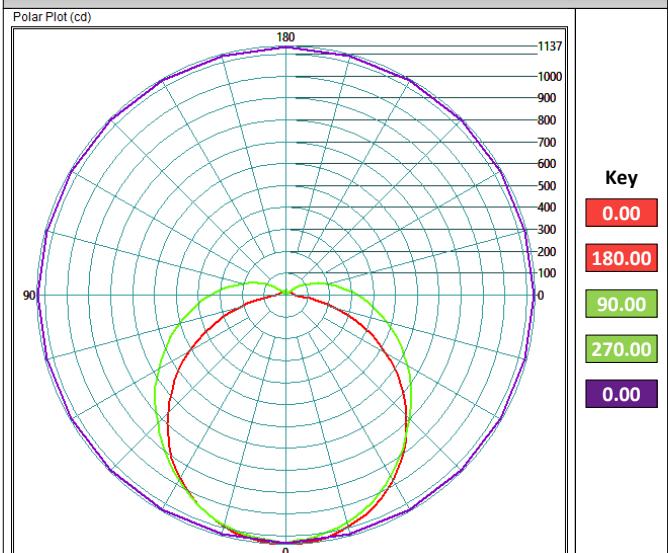

Product Dimensions

Polar Plot: EN-975-NM-CW-OP

Enduralux LED 975

LINEAR LUMINAIRE

- OPAL

Ordering Guide & Lighting Data

IES / LDT Files available on Request

LIGHTING DATA—5MM OPAL LENS

Product Code	CRI	Colour (CCT)	Lumens (Lum)	Wattage (W)	Lum / W	Weight (Kg)
EN-975-LO-WW-OP	>80	3000k	2,054	27	75	4.9
EN-975-HE-WW-OP	>80	3000k	2,858	37	75	4.9
EN-975-NM-WW-OP	>80	3000k	4,098	55	75	4.9
EN-975-HO-WW-OP	>80	3000k	5,475	78	70	4.9
EN-975-LO-CW-OP	>80	4000k	2,144	27	78	4.9
EN-975-HE-CW-OP	>80	4000k	2,983	37	81	4.9
EN-975-NM-CW-OP	>80	4000k	4,277	55	78	4.9
EN-975-HO-CW-OP	>80	4000k	5,715	78	74	4.9