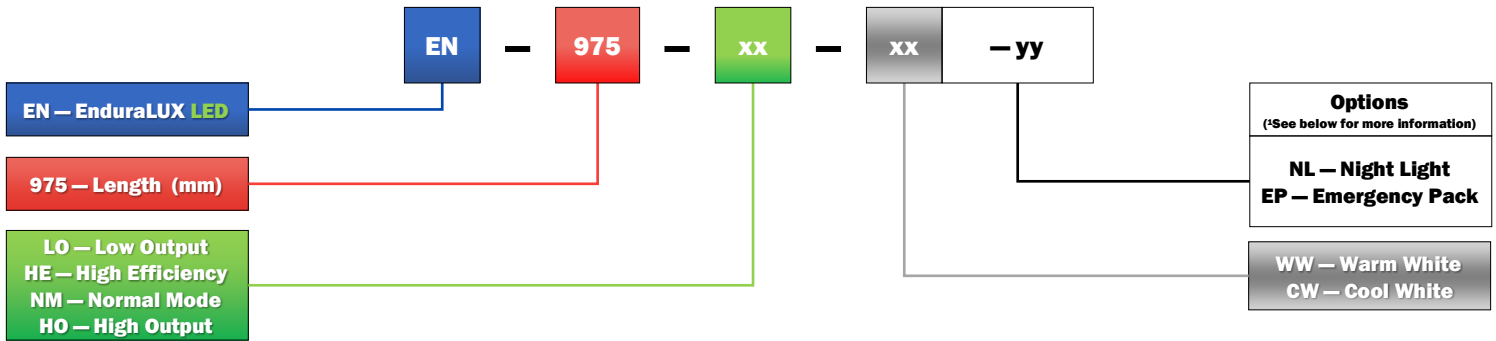

Product Dimensions

Polar Plot: EN-975-NM-CW-OP

Enduralux LED 975

LINEAR LUMINAIRE

- OPAL

Ordering Guide & Lighting Data

IES / LDT Files available on Request

LIGHTING DATA—5MM OPAL LENS

Product Code	CRI	Colour (CCT)	Lumens (Lum)	Wattage (W)	Lum / W	Weight (Kg)
EN-975-LO-WW-OP	>80	3000k	2,054	27	75	4.9
EN-975-HE-WW-OP	>80	3000k	2,858	37	75	4.9
EN-975-NM-WW-OP	>80	3000k	4,098	55	75	4.9
EN-975-HO-WW-OP	>80	3000k	5,475	78	70	4.9
EN-975-LO-CW-OP	>80	4000k	2,144	27	78	4.9
EN-975-HE-CW-OP	>80	4000k	2,983	37	81	4.9
EN-975-NM-CW-OP	>80	4000k	4,277	55	78	4.9
EN-975-HO-CW-OP	>80	4000k	5,715	78	74	4.9

Options

- Night-light—add suffix NL
- Integral 3 hour emergency battery pack—add suffix EP
- DALI — add suffix DA

Installation

- Back plate secured to ceiling or wall via 8mm sleeve anchors
- GearTray and LED mounting plate secured by M4 NYLOC nuts
- Lens secured by M6 TORX security screws (TX30 BO driver)