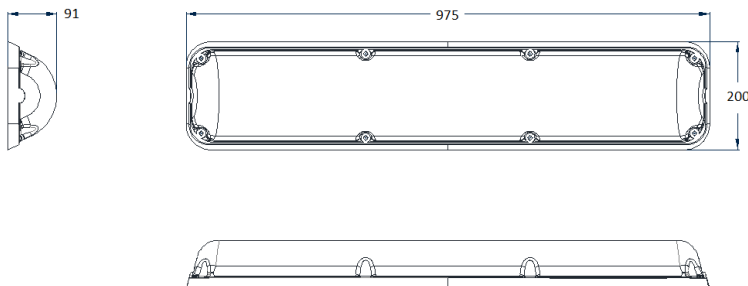

Product Dimensions

Polar Plot: EN-975-NM-CW-OP

Enduralux LED 975

LINEAR LUMINAIRE

- OPAL

Ordering Guide & Lighting Data

IES / LDT Files available on Request

LIGHTING DATA—5MM OPAL LENS