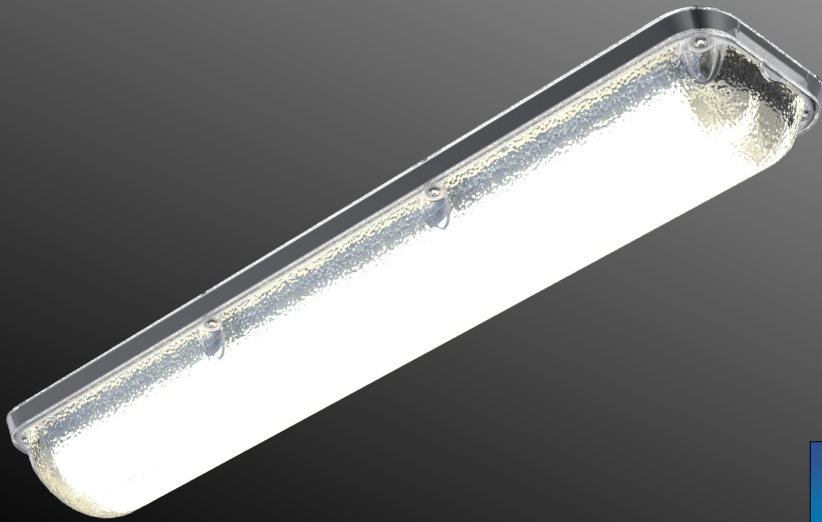

Enduralux LED

975 LINEAR

LUMINAIRE

IK 10++

IP 54

Introduction

Light Years Ahead Ltd (LYA) is a leading UK manufacturer of anti-ligature, vandal resistant lighting solutions for the custodial, healthcare, civil and industrial sectors.

LYA have established a leading position in the custodial sector

with thousands of luminaires installed in prisons, courts and police stations across the UK and abroad. LYA's Enduralux and Protectalux brands are renowned for their durability and include a range of Ministry of Justice approved products for use in safer and standard cells.

- Anti-ligature, vandal resistant luminaire suitable for high risk environments
- High impact resistant (IK 10++) 5mm polycarbonate lens secured by tamper proof TORX security screws
- 1.5mm zintec coated mild steel powder coated (RAL 9003) base plate
- Removable GearTray and LED engine mounting plate
- Tridonic electronic componentry
- Suitable for ceiling or wall mounting
- Conduit entry through centre of base plate
- Dimmable, night-light and integral 3-hour duration emergency battery pack options
- Various colour and light output options
- Fully compliant with BS EN 60598-1

Polar Plot: EN-975-NM-CW

Enduralux LED 975 LINEAR LUMINAIRE

Ordering Guide & Lighting Data

IES / LDT Files available on Request

LIGHTING DATA—5MM CLEAR LENS

Product Code	CRI	Colour (CCT)	Lumens (Lum)	Wattage (W)	Lum / W	Weight (Kg)
EN-975-LO-WW	>80	3000k	2,772	28	98	4.9
EN-975-HE-WW	>80	3000k	3,918	38	102	4.9
EN-975-NM-WW	>80	3000k	5,528	57	98	4.9
EN-975-HO-WW	>80	3000k	7,387	81	92	4.9
EN-975-LO-CW	>80	4000k	2,896	28	102	4.9
EN-975-HE-CW	>80	4000k	4,068	38	106	4.9
EN-975-NM-CW	>80	4000k	5,778	57	102	4.9
EN-975-HO-CW	>80	4000k	7,674	81	95	4.9