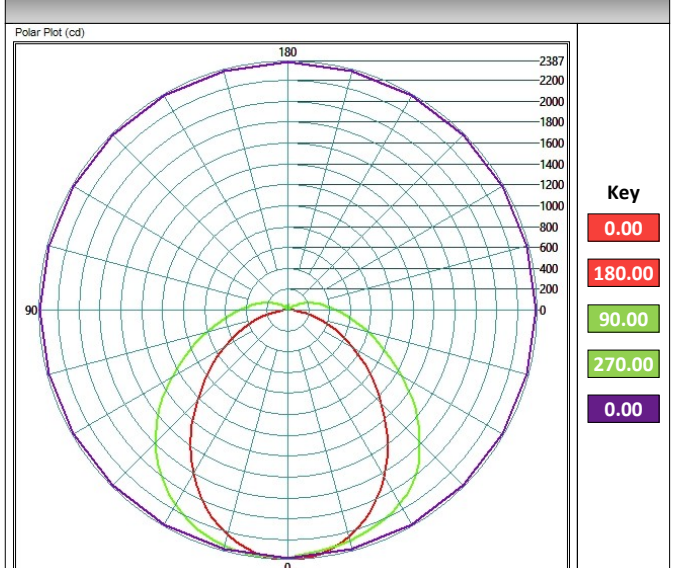

Polar Plot: EN-975-NM-CW

Enduralux LED 975 LINEAR LUMINAIRE

Ordering Guide & Lighting Data

IES / LDT Files available on Request

LIGHTING DATA—5MM CLEAR LENS

Product Code	CRI	Colour (CCT)	Lumens (Lum)	Wattage (W)	Lum / W	Weight (Kg)
EN-975-LO-WW	>80	3000k	2,772	28	98	4.9
EN-975-HE-WW	>80	3000k	3,918	38	102	4.9
EN-975-NM-WW	>80	3000k	5,528	57	98	4.9
EN-975-LO-CW	>80	4000k	2,896	28	102	4.9
EN-975-HE-CW	>80	4000k	4,068	38	106	4.9
EN-975-NM-CW	>80	4000k	5,778	57	102	4.9