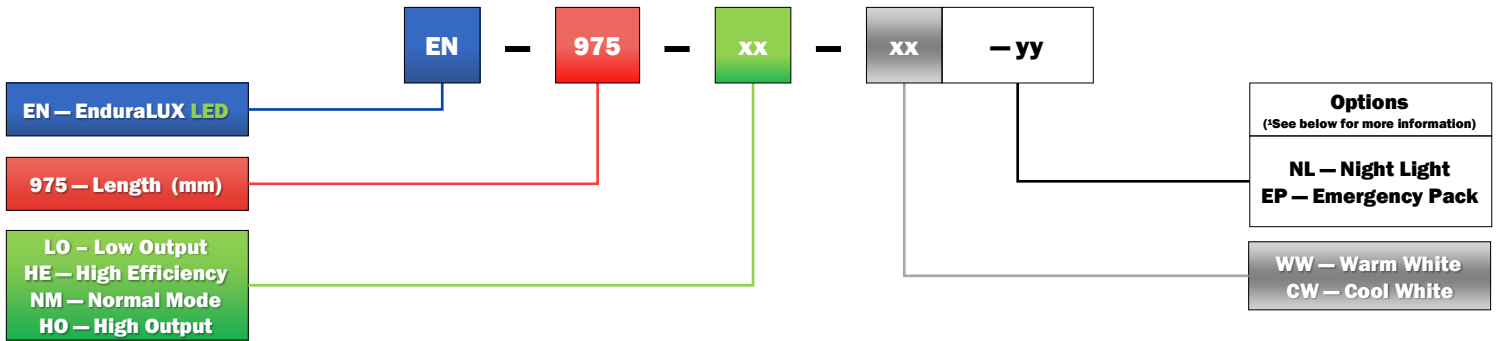

- Anti-ligature, vandal resistant luminaire suitable for high risk environments
- High impact resistant (IK 10++) 5mm polycarbonate lens secured by tamper proof TORX security screws
- 1.5mm zintec coated mild steel powder coated (RAL 9003) base plate
- Removable GearTray and LED engine mounting plate
- Tridonic electronic componentry
- Suitable for ceiling or wall mounting
- Conduit entry through centre of base plate
- Dimmable, night-light and integral 3-hour duration emergency battery pack options
- Various colour and light output options
- Fully compliant with BS EN 60598-1

Polar Plot: EN-975-NM-CW

Enduralux LED 975 LINEAR LUMINAIRE

Ordering Guide & Lighting Data

IES / LDT Files available on Request

LIGHTING DATA—5MM CLEAR LENS

Product Code	CRI	Colour (CCT)	Lumens (Lum)	Wattage (W)	Lum / W	Weight (Kg)
EN-975-LO-WW	>80	3000k	2,772	28	98	4.9
EN-975-HE-WW	>80	3000k	3,918	38	102	4.9
EN-975-NM-WW	>80	3000k	5,528	57	98	4.9
EN-975-HO-WW	>80	3000k	7,387	81	92	4.9
EN-975-LO-CW	>80	4000k	2,896	28	102	4.9
EN-975-HE-CW	>80	4000k	4,068	38	106	4.9
EN-975-NM-CW	>80	4000k	5,778	57	102	4.9
EN-975-HO-CW	>80	4000k	7,674	81	95	4.9

Options

- 5mm Opal Lens—add suffix OP
- Night-light—add suffix NL
- Integral 3 hour emergency battery pack—add suffix EP
- DALI — add suffix DA

Installation

- Back plate secured to ceiling or wall via 8mm sleeve anchors
- GearTray and LED mounting plate secured by M4 NYLOC nuts
- Lens secured by M6 TORX security screws (TX30 BO driver)