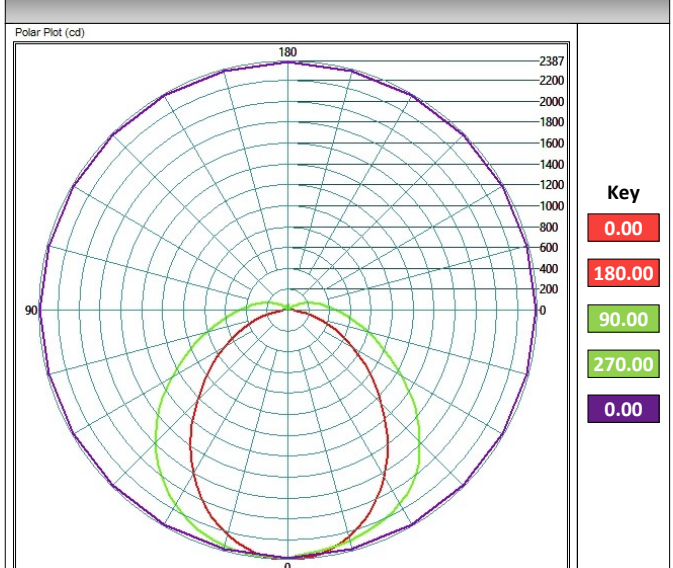

Polar Plot: EN-975-NM-CW

Enduralux LED 975 LINEAR LUMINAIRE

Ordering Guide & Lighting Data

IES / LDT Files available on Request

LIGHTING DATA—5MM CLEAR LENS

Product Code	CRI	Colour (CCT)	Lumens (Lum)	Wattage (W)	Lum / W	Weight (Kg)
EN-975-LO-WW	>80	3000k	2,772	28	98	4.9
EN-975-HE-WW	>80	3000k	3,918	38	102	4.9
EN-975-NM-WW	>80	3000k	5,528	57	98	4.9
EN-975-HO-WW	>80	3000k	7,387	81	92	4.9
EN-975-LO-CW	>80	4000k	2,896	28	102	4.9
EN-975-HE-CW	>80	4000k	4,068	38	106	4.9
EN-975-NM-CW	>80	4000k	5,778	57	102	4.9
EN-975-HO-CW	>80	4000k	7,674	81	95	4.9