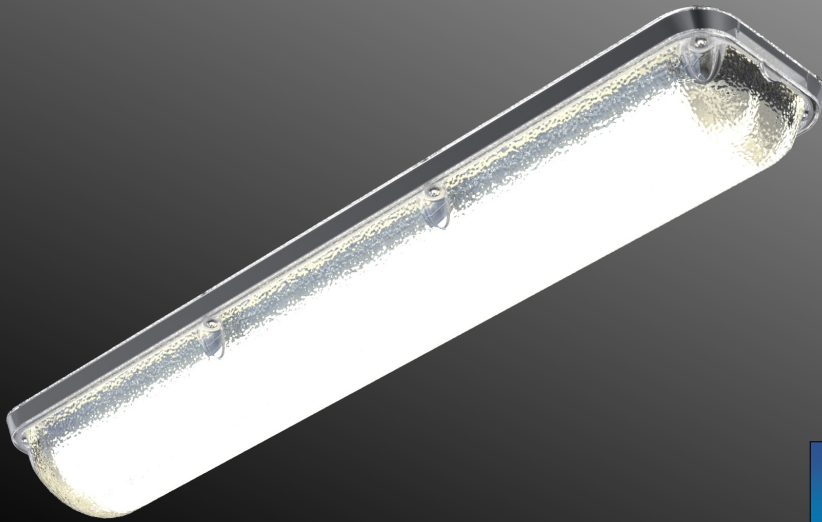

Enduralux LED

975 LINEAR

LUMINAIRE

IK 10++

IP 54

Introduction

Light Years Ahead Ltd (LYA) is a leading UK manufacturer of anti-ligature, vandal resistant lighting solutions for the custodial, healthcare, civil and industrial sectors.

LYA have established a leading position in the custodial sector

with thousands of luminaires installed in prisons, courts and police stations across the UK and abroad. LYA's Enduralux and Protectalux brands are renowned for their durability and include a range of Ministry of Justice approved products for use in safer and standard cells.

- Anti-ligature, vandal resistant luminaire suitable for high risk environments
- High impact resistant (IK 10++) 5mm polycarbonate lens secured by tamper proof TORX security screws
- 1.5mm zintec coated mild steel powder coated (RAL 9003) base plate
- Removable GearTray and LED engine mounting plate
- Tridonic electronic componentry
- Suitable for ceiling or wall mounting
- Conduit entry through centre of base plate
- Dimmable, night-light and integral 3-hour duration emergency battery pack options
- Various colour and light output options
- Fully compliant with BS EN 60598-1

Polar Plot: EN-975-NM-CW

Enduralux LED 975 LINEAR LUMINAIRE

Ordering Guide & Lighting Data

IES / LDT Files available on Request

LIGHTING DATA—5MM CLEAR LENS

Product Code	CRI	Colour (CCT)	Lumens (Lum)	Wattage (W)	Lum / W	Weight (Kg)
EN-975-LO-WW	>80	3000k	2,772	28	98	4.9
EN-975-HE-WW	>80	3000k	3,918	38	102	4.9
EN-975-NM-WW	>80	3000k	5,528	57	98	4.9
EN-975-LO-CW	>80	4000k	2,896	28	102	4.9
EN-975-HE-CW	>80	4000k	4,068	38	106	4.9
EN-975-NM-CW	>80	4000k	5,778	57	102	4.9