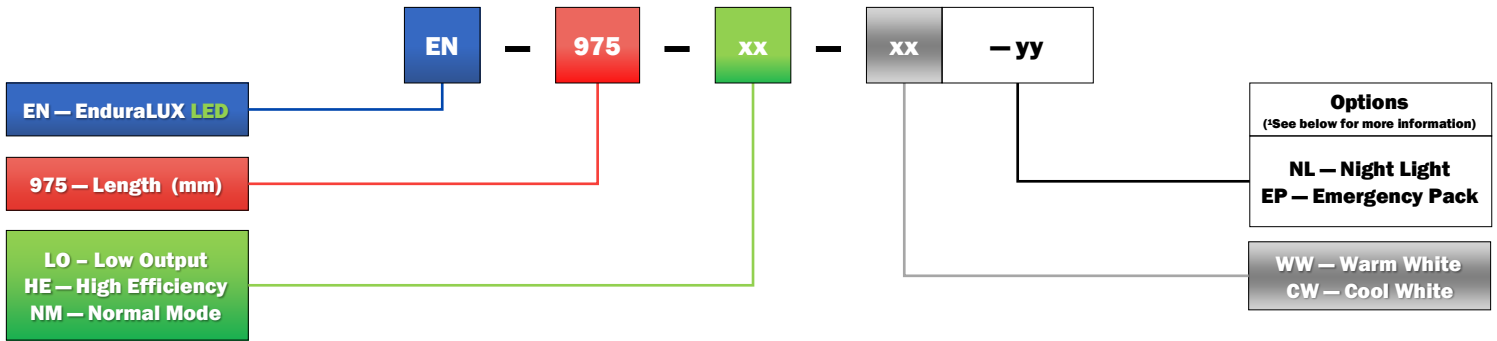

- Anti-ligature, vandal resistant luminaire suitable for high risk environments
- High impact resistant (IK 10++) 5mm polycarbonate lens secured by tamper proof TORX security screws
- 1.5mm zintec coated mild steel powder coated (RAL 9003) base plate
- Removable GearTray and LED engine mounting plate
- Tridonic electronic componentry
- Suitable for ceiling or wall mounting
- Conduit entry through centre of base plate
- Dimmable, night-light and integral 3-hour duration emergency battery pack options
- Various colour and light output options
- Fully compliant with BS EN 60598-1

Polar Plot: EN-975-NM-CW

Enduralux LED 975 LINEAR LUMINAIRE

Ordering Guide & Lighting Data

IES / LDT Files available on Request

LIGHTING DATA—5MM CLEAR LENS

Product Code	CRI	Colour (CCT)	Lumens (Lum)	Wattage (W)	Lum / W	Weight (Kg)
EN-975-LO-WW	>80	3000k	2,772	28	98	4.9
EN-975-HE-WW	>80	3000k	3,918	38	102	4.9
EN-975-NM-WW	>80	3000k	5,528	57	98	4.9
EN-975-LO-CW	>80	4000k	2,896	28	102	4.9
EN-975-HE-CW	>80	4000k	4,068	38	106	4.9
EN-975-NM-CW	>80	4000k	5,778	57	102	4.9

Options

- 5mm Opal Lens—add suffix OP
- Night-light—add suffix NL
- Integral 3 hour emergency battery pack—add suffix EP
- DALI — add suffix DA

Installation

- Back plate secured to ceiling or wall via 8mm sleeve anchors
- GearTray and LED mounting plate secured by M4 NYLOC nuts
- Lens secured by M6 TORX security screws (TX30 BO driver)