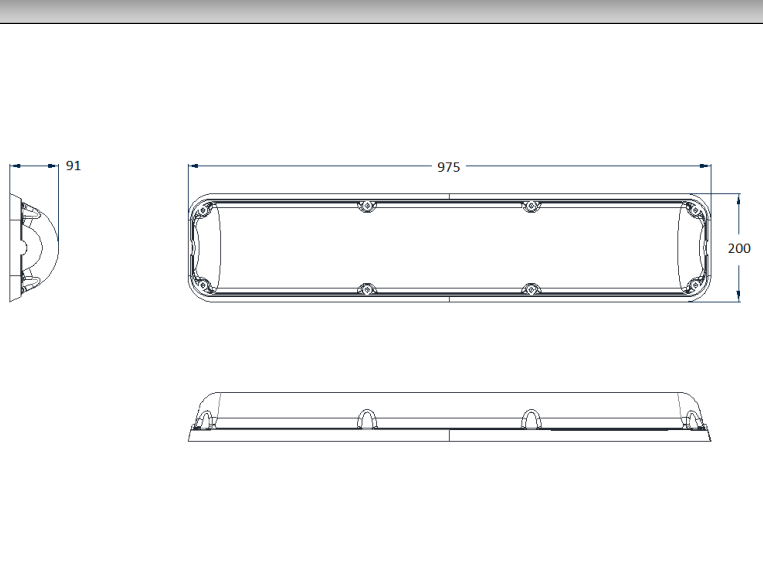

Product Dimensions