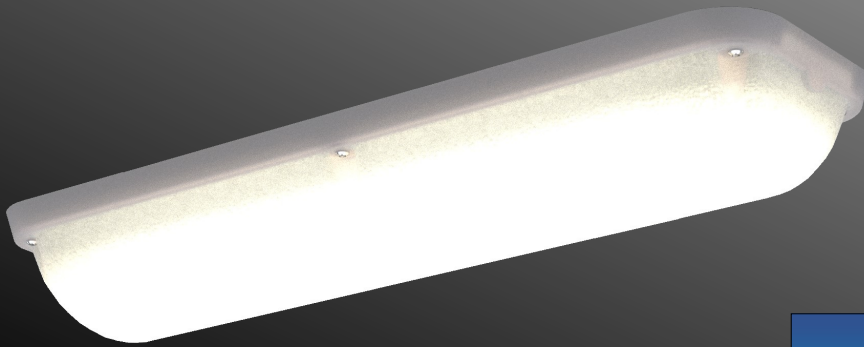

Enduralux LED

675 LINEAR

LUMINAIRE

- OPAL

IK 10++

IP 54

Introduction

Light Years Ahead Ltd (LYA) is a leading UK manufacturer of anti-ligature, vandal resistant lighting solutions for the custodial, healthcare, civil and industrial sectors.

LYA have established a leading position in the custodial sector

with thousands of luminaires installed in prisons, courts and police stations across the UK and abroad. LYA's Enduralux and Protectalux brands are renowned for their durability and include a range of Ministry of Justice approved products for use in safer and standard cells.

Primary Applications

Custodial	Cells, stairwells, plant and utility areas
Healthcare	Patient rooms, hospital wards
Civil / Industrial	Stairwells, schools, plant and utility areas

Features & Benefits

- Anti-ligature, vandal resistant luminaire suitable for high risk environments
- High impact resistant (IK 10++) 5mm polycarbonate lens secured by tamper proof TORX security screws
- 1.5mm zintec coated mild steel powder coated (RAL 9003) base plate
- Removable GearTray and LED engine mounting plate
- Tridonic electronic componentry
- Suitable for ceiling or wall mounting
- Conduit entry through centre of base plate
- Dimmable, night-light and integral 3-hour duration emergency battery pack options
- Various colour and light output options
- Fully compliant with BS EN 60598-1

Product Dimensions

Polar Plot: EN-675-NM-CW-OP

Enduralux LED 675 LINEAR LUMINAIRE

- OPAL

Ordering Guide & Lighting Data

IES / LDT Files available on Request

LIGHTING DATA—5MM OPAL LENS

Product Code	CRI	Colour (CCT)	Lumens (Lum)	Wattage (W)	Lum / W	Weight (Kg)
EN-675-LO-WW-OP	>80	3000k	1,911	24	81	3.6
EN-675-HE-WW-OP	>80	3000k	2,839	36	80	3.6
EN-675-NM-WW-OP	>80	3000k	4,037	52	77	3.6
EN-675-LO-CW-OP	>80	4000k	1,991	24	84	3.6
EN-675-HE-CW-OP	>80	4000k	2,964	36	83	3.6
EN-675-NM-CW-OP	>80	4000k	4,219	52	81	3.6