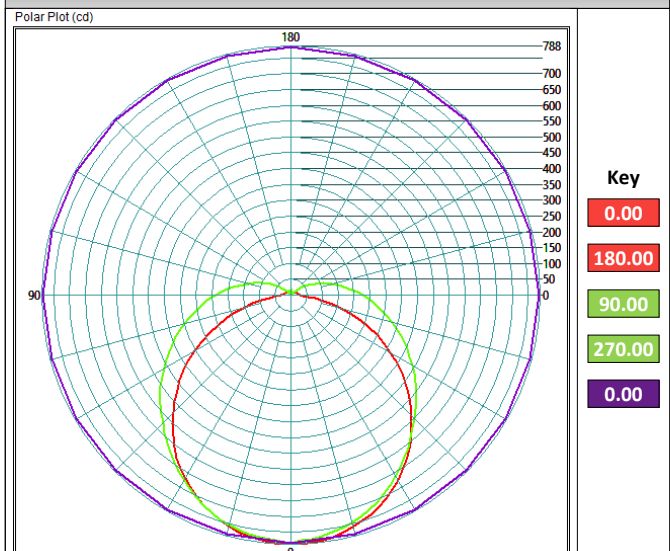

Product Dimensions

Polar Plot: EN-675-NM-CW-OP

Enduralux LED 675 LINEAR LUMINAIRE

- OPAL

Ordering Guide & Lighting Data

IES / LDT Files available on Request

LIGHTING DATA—5MM OPAL LENS

Product Code	CRI	Colour (CCT)	Lumens (Lum)	Wattage (W)	Lum / W	Weight (Kg)
EN-675-LO-WW-OP	>80	3000k	1,911	24	81	3.6
EN-675-HE-WW-OP	>80	3000k	2,839	36	80	3.6
EN-675-NM-WW-OP	>80	3000k	4,037	52	77	3.6
EN-675-LO-CW-OP	>80	4000k	1,991	24	84	3.6
EN-675-HE-CW-OP	>80	4000k	2,964	36	83	3.6
EN-675-NM-CW-OP	>80	4000k	4,219	52	81	3.6