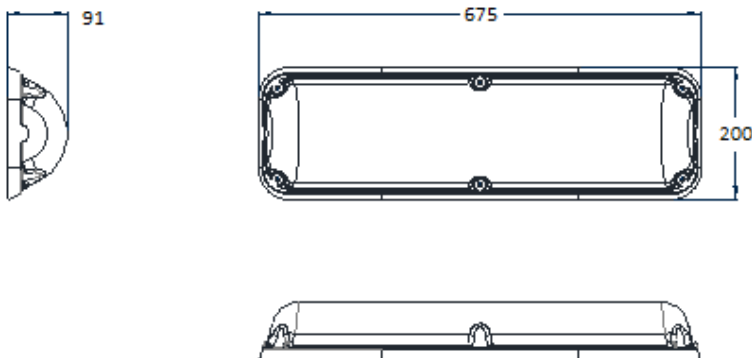

Product Dimensions

Polar Plot: EN-675-NM-CW-OP

Enduralux LED 675 LINEAR LUMINAIRE

- OPAL

Ordering Guide & Lighting Data

IES / LDT Files available on Request

LIGHTING DATA—5MM OPAL LENS

Product Code	CRI	Colour (CCT)	Lumens (Lum)	Wattage (W)	Lum / W	Weight (Kg)
EN-675-LO-WW-OP	>80	3000k	1,911	24	81	3.6
EN-675-HE-WW-OP	>80	3000k	2,839	36	80	3.6
EN-675-NM-WW-OP	>80	3000k	4,037	52	77	3.6
EN-675-LO-CW-OP	>80	4000k	1,991	24	84	3.6
EN-675-HE-CW-OP	>80	4000k	2,964	36	83	3.6
EN-675-NM-CW-OP	>80	4000k	4,219	52	81	3.6