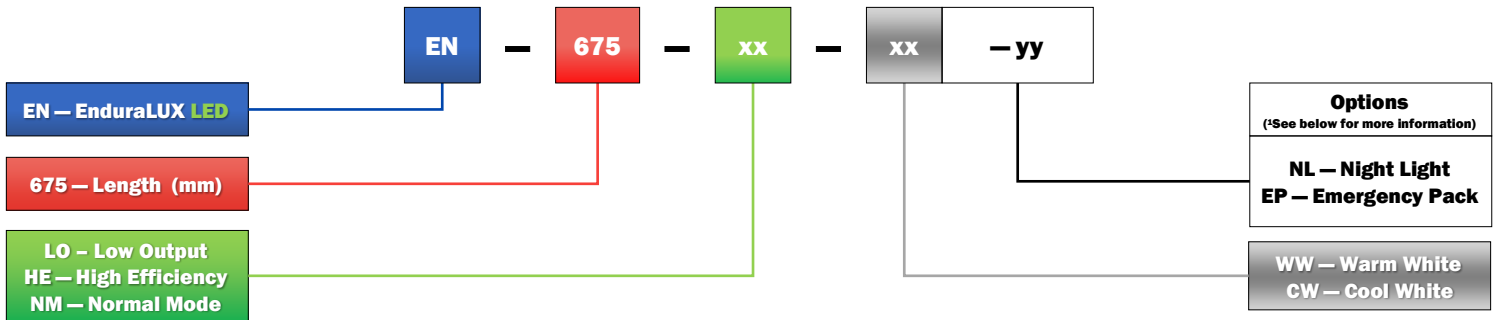

Product Dimensions

Polar Plot: EN-675-NM-CW-OP

Enduralux LED 675 LINEAR LUMINAIRE

- OPAL

Ordering Guide & Lighting Data

IES / LDT Files available on Request

LIGHTING DATA—5MM OPAL LENS

Product Code	CRI	Colour (CCT)	Lumens (Lum)	Wattage (W)	Lum / W	Weight (Kg)
EN-675-LO-WW-OP	>80	3000k	1,911	24	81	3.6
EN-675-HE-WW-OP	>80	3000k	2,839	36	80	3.6
EN-675-NM-WW-OP	>80	3000k	4,037	52	77	3.6
EN-675-LO-CW-OP	>80	4000k	1,991	24	84	3.6
EN-675-HE-CW-OP	>80	4000k	2,964	36	83	3.6
EN-675-NM-CW-OP	>80	4000k	4,219	52	81	3.6

Options

- Night-light—add suffix NL
- Integral 3 hour emergency battery pack—add suffix EP
- DALI — add suffix DA

Installation

- Back plate secured to ceiling or wall via 8mm sleeve anchors
- GearTray and LED mounting plate secured by M4 NYLOC nuts
- Lens secured by M6 TORX security screws (TX30 BO driver)