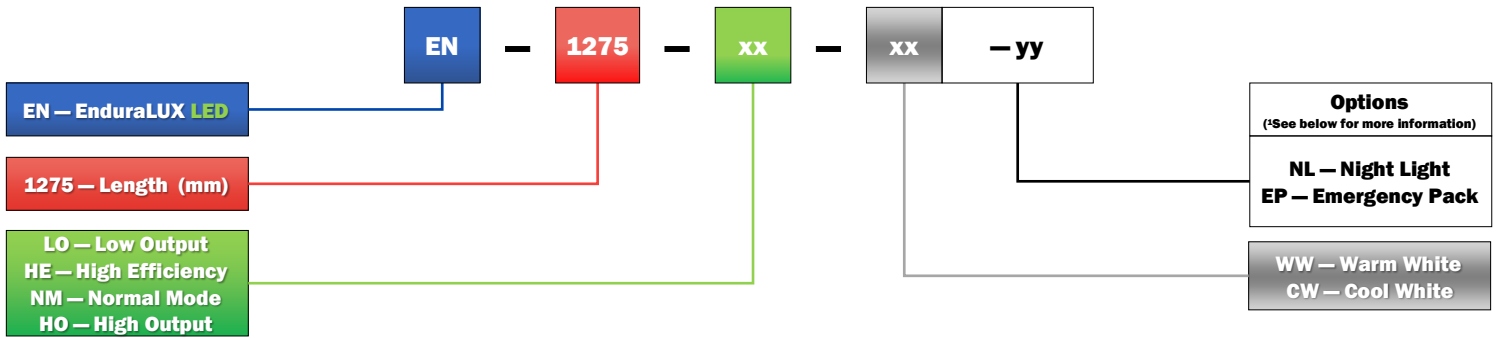

Product Dimensions

Polar Plot: EN-1275-NM-CW-OP

Enduralux LED

1275 LINEAR LUMINAIRE

- OPAL

Ordering Guide & Lighting Data

IES / LDT Files available on Request

LIGHTING DATA—5MM OPAL LENS

Product Code	CRI	Colour (CCT)	Lumens (Lum)	Wattage (W)	Lum / W	Weight (Kg)
EN-1275-LO-WW-OP	>80	3000k	2,691	35	77	6.8
EN-1275-HE-WW-OP	>80	3000k	3,822	47	81	6.8
EN-1275-NM-WW-OP	>80	3000k	5,382	70	77	6.8
EN-1275-HO-WW-OP	>80	3000k	7,192	99	72	6.8
EN-1275-LO-CW-OP	>80	4000k	2,809	35	80	6.8
EN-1275-HE-CW-OP	>80	4000k	3,989	47	84	6.8
EN-1275-NM-CW-OP	>80	4000k	5,618	70	81	6.8
EN-1275-HO-CW-OP	>80	4000k	7,507	99	76	6.8

Options

- Night-light—add suffix NL
- Integral 3 hour emergency battery pack—add suffix EP
- DALI — add suffix DA

Installation

- Back plate secured to ceiling or wall via 8mm sleeve anchors
- GearTray and LED mounting plate secured by M4 NYLOC nuts
- Lens secured by M6 TORX security screws (TX30 BO driver)