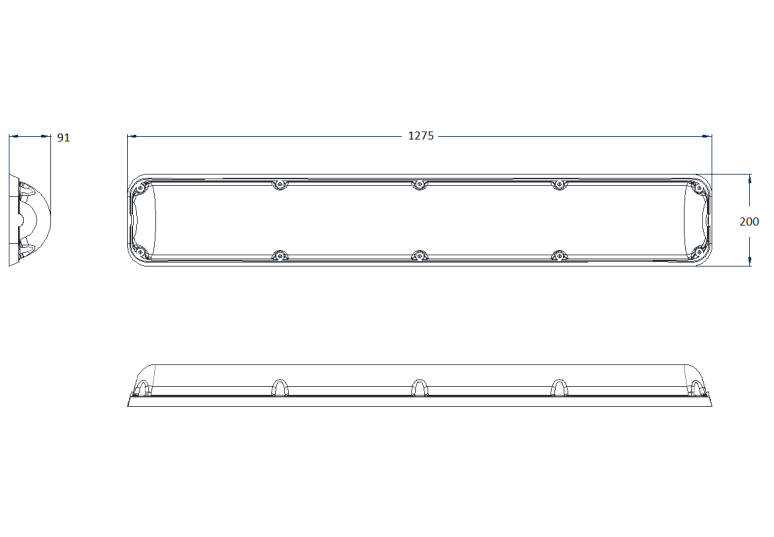

Product Dimensions

Polar Plot: EN-1275-NM-CW-OP

Enduralux LED

1275 LINEAR LUMINAIRE

- OPAL

Ordering Guide & Lighting Data

IES / LDT Files available on Request

LIGHTING DATA—5MM OPAL LENS