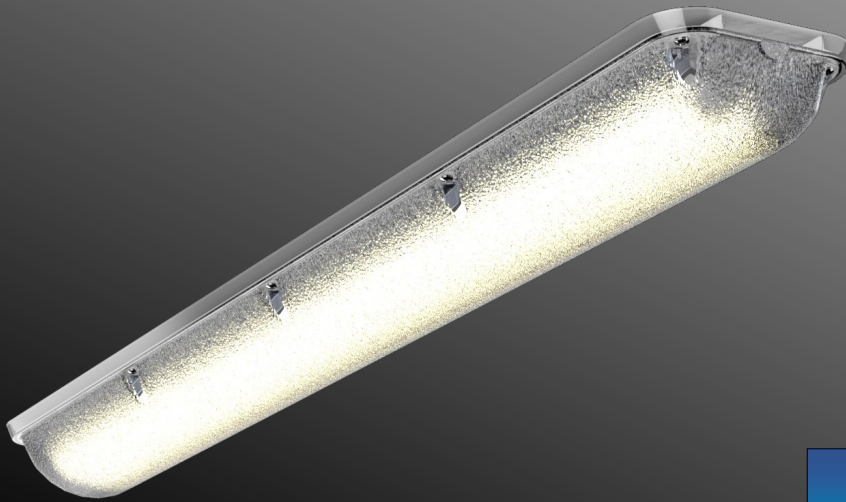

# Enduralux LED

### LUMINAIRE

IK 10++

IP 54

### Features & Benefits

- Anti-ligature, vandal resistant luminaire suitable for high risk environments
- High impact resistant (IK 10++) 5mm polycarbonate lens secured by tamper proof TORX security screws
- 1.5mm zintec coated mild steel powder coated (RAL 9003) base plate
- Removable GearTray and LED engine mounting plate
- Tridonic electronic componentry
- Suitable for ceiling or wall mounting
- Conduit entry through centre of base plate
- Dimmable, night-light and integral 3-hour duration emergency battery pack options
- Various colour and light output options
- Fully compliant with BS EN 60598-1