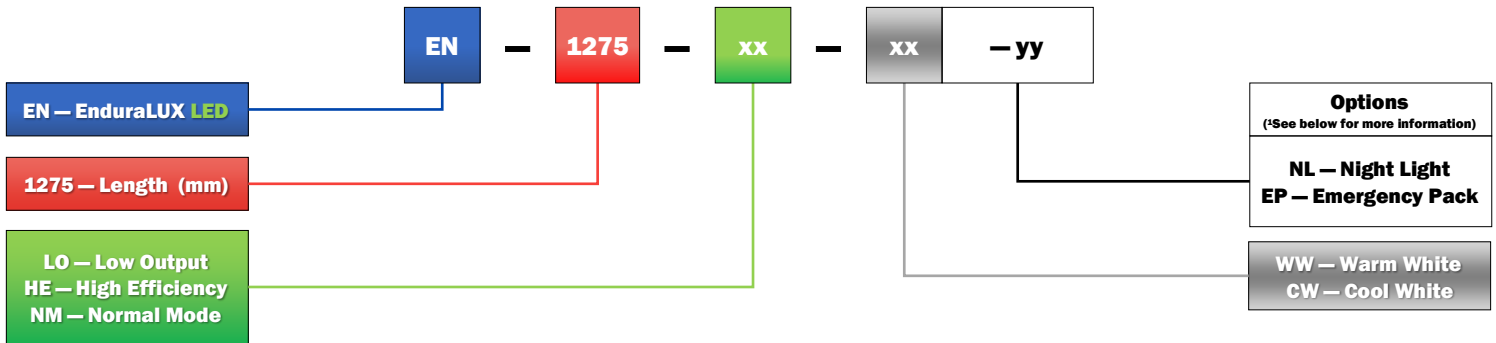

Product Dimensions

Polar Plot: EN-1275-NM-CW

Enduralux LED 1275 LINEAR LUMINAIRE

Ordering Guide & Lighting Data

IES / LDT Files available on Request

LIGHTING DATA—5MM CLEAR LENS

Product Code	CRI	Colour (CCT)	Lumens (Lum)	Wattage (W)	Lum / W	Weight (Kg)
EN-1275-LO-WW	>80	3000k	3,686	38	97	6.8
EN-1275-HE-WW	>80	3000k	5,234	51	106	6.8
EN-1275-NM-WW	>80	3000k	7,371	75	102	6.8
EN-1275-LO-CW	>80	4000k	3,852	38	101	6.8
EN-1275-HE-CW	>80	4000k	5,424	51	106	6.8
EN-1275-NM-CW	>80	4000k	7,704	75	102	6.8

Options

- 5mm Opal Lens—add suffix OP
- Night-light—add suffix NL
- Integral 3 hour emergency battery pack—add suffix EP
- DALI — add suffix DA

Installation

- Back plate secured to ceiling or wall via 8mm sleeve anchors
- GearTray and LED mounting plate secured by M4 NYLOC nuts
- Lens secured by M6 TORX security screws (TX30 BO driver)