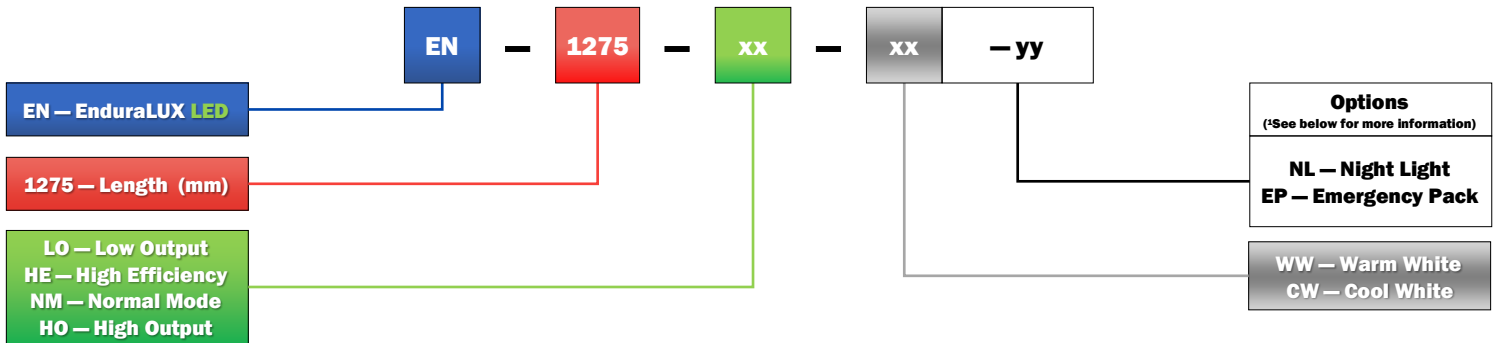

Enduralux LED 1275 LINEAR LUMINAIRE

Ordering Guide & Lighting Data

IES / LDT Files available on Request