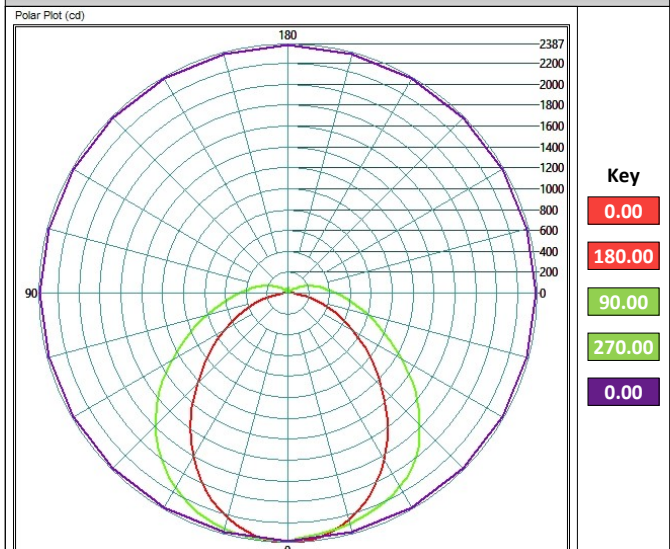

Product Dimensions

Polar Plot: EN-1275-NM-CW

Enduralux LED 1275 LINEAR LUMINAIRE

Ordering Guide & Lighting Data

IES / LDT Files available on Request

LIGHTING DATA—5MM CLEAR LENS

Product Code	CRI	Colour (CCT)	Lumens (Lum)	Wattage (W)	Lum / W	Weight (Kg)
EN-1275-LO-WW	>80	3000k	3,686	38	97	6.8
EN-1275-HE-WW	>80	3000k	5,234	51	106	6.8
EN-1275-NM-WW	>80	3000k	7,371	75	102	6.8
EN-1275-LO-CW	>80	4000k	3,852	38	101	6.8
EN-1275-HE-CW	>80	4000k	5,424	51	106	6.8
EN-1275-NM-CW	>80	4000k	7,704	75	102	6.8