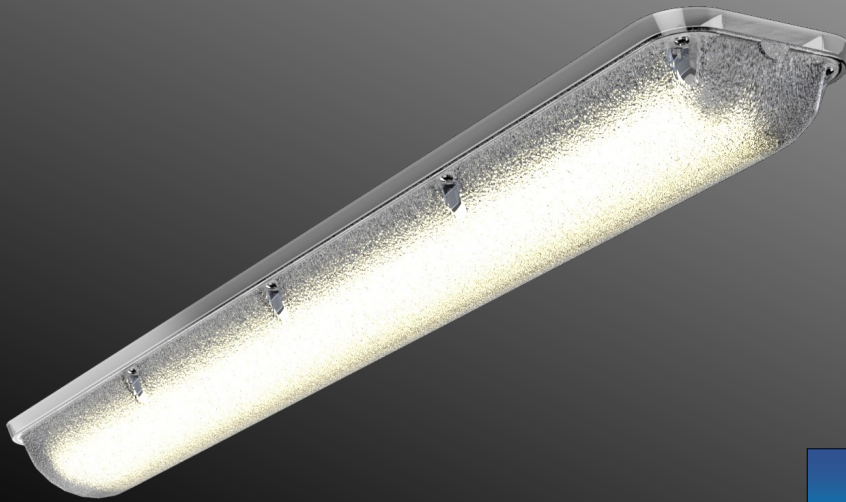

Enduralux LED

1275 LINEAR

LUMINAIRE

IK 10++

IP 54

Introduction

Light Years Ahead Ltd (LYA) is a leading UK manufacturer of anti-ligature, vandal resistant lighting solutions for the custodial, healthcare, civil and industrial sectors.

LYA have established a leading position in the custodial sector

with thousands of luminaires installed in prisons, courts and police stations across the UK and abroad. LYA's Enduralux and Protectalux brands are renowned for their durability and include a range of Ministry of Justice approved products for use in safer and standard cells.

Primary Applications

Custodial	Corridors, waiting rooms, communal areas
Healthcare	Corridors, hospital wards, communal areas
Civil / Industrial	Car parks, railways stations, subways

Features & Benefits

- Anti-ligature, vandal resistant luminaire suitable for high risk environments
- High impact resistant (IK 10++) 5mm polycarbonate lens secured by tamper proof TORX security screws
- 1.5mm zintec coated mild steel powder coated (RAL 9003) base plate
- Removable GearTray and LED engine mounting plate
- Tridonic electronic componentry
- Suitable for ceiling or wall mounting
- Conduit entry through centre of base plate
- Dimmable, night-light and integral 3-hour duration emergency battery pack options
- Various colour and light output options
- Fully compliant with BS EN 60598-1

Product Dimensions

Polar Plot: EN-1275-NM-CW

Enduralux LED 1275 LINEAR LUMINAIRE

Ordering Guide & Lighting Data

IES / LDT Files available on Request

LIGHTING DATA—5MM CLEAR LENS

Product Code	CRI	Colour (CCT)	Lumens (Lum)	Wattage (W)	Lum / W	Weight (Kg)
EN-1275-LO-WW	>80	3000k	3,686	38	97	6.8
EN-1275-HE-WW	>80	3000k	5,234	51	106	6.8
EN-1275-NM-WW	>80	3000k	7,371	75	102	6.8
EN-1275-LO-CW	>80	4000k	3,852	38	101	6.8
EN-1275-HE-CW	>80	4000k	5,424	51	106	6.8
EN-1275-NM-CW	>80	4000k	7,704	75	102	6.8