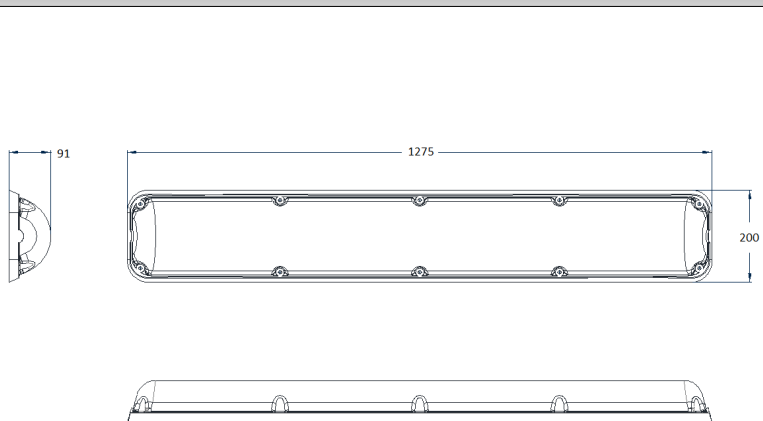

Product Dimensions

Polar Plot: EN-1275-NM-CW

Enduralux LED 1275 LINEAR LUMINAIRE

Ordering Guide & Lighting Data

IES / LDT Files available on Request

LIGHTING DATA—5MM CLEAR LENS

Product Code	CRI	Colour (CCT)	Lumens (Lum)	Wattage (W)	Lum / W	Weight (Kg)
EN-1275-LO-WW	>80	3000k	3,686	38	97	6.8
EN-1275-HE-WW	>80	3000k	5,234	51	106	6.8
EN-1275-NM-WW	>80	3000k	7,371	75	102	6.8
EN-1275-LO-CW	>80	4000k	3,852	38	101	6.8
EN-1275-HE-CW	>80	4000k	5,424	51	106	6.8
EN-1275-NM-CW	>80	4000k	7,704	75	102	6.8